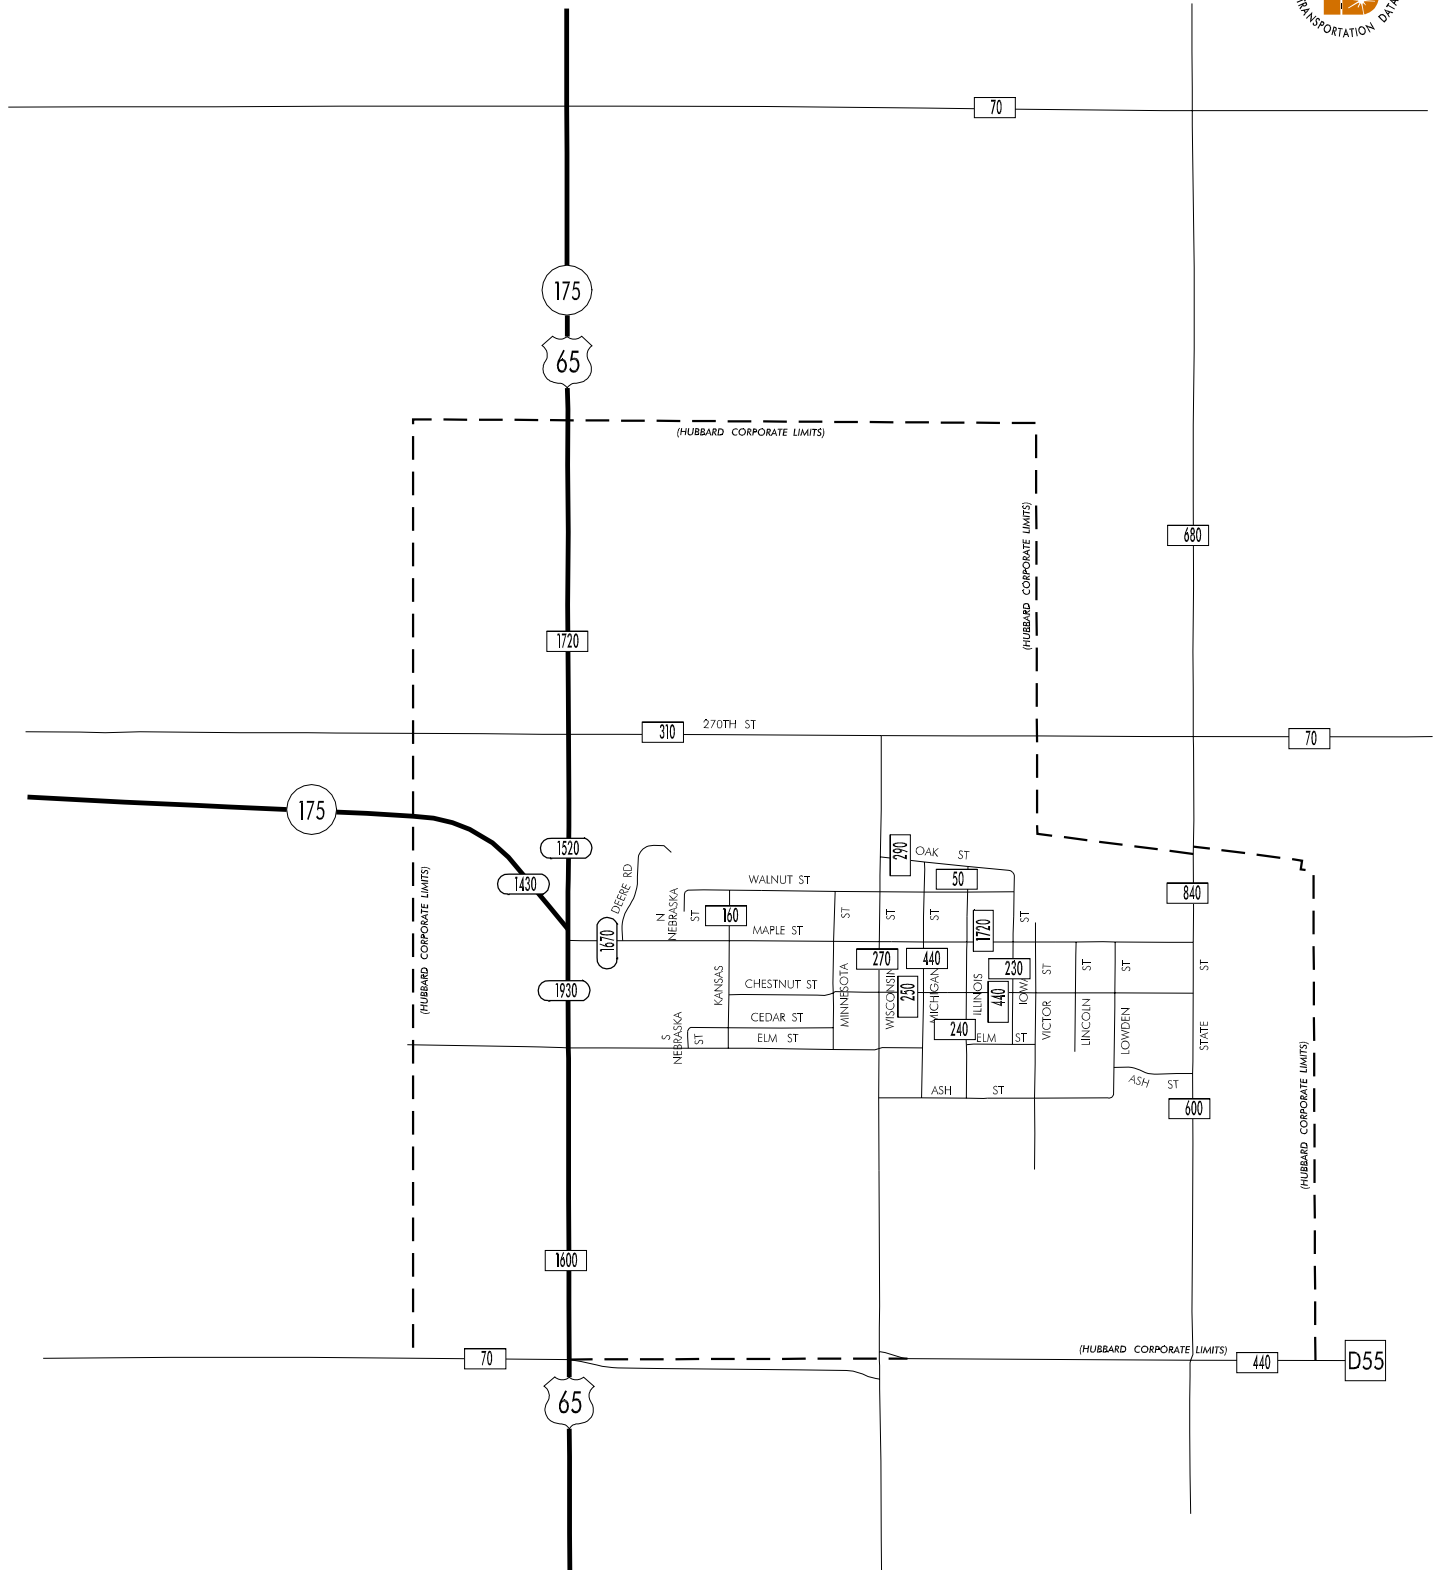

TRAFFIC FLOW MAP OF
HUBBARD
HARDIN COUNTY
2005 ANNUAL AVERAGE DAILY TRAFFIC

PREPARED BY

LEGEND

RECORDER ONLY 
 MANUAL COUNT 