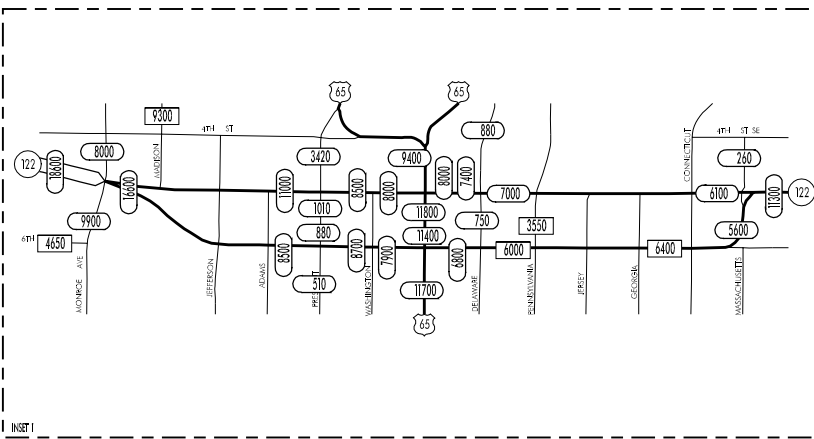

**TRAFFIC FLOW MAP OF
MASON CITY A
CERRO GORDO COUNTY
2005 ANNUAL AVERAGE DAILY TRAFFIC**

TRAFFIC FLOW MAP OF
MASON CITY B
CERRO GORDO COUNTY
 2005 ANNUAL AVERAGE DAILY TRAFFIC

TRAFFIC FLOW MAP OF MASON CITY C CERRO GORDO COUNTY 2005 ANNUAL AVERAGE DAILY TRAFFIC

TRAFFIC FLOW MAP OF MASON CITY D CERRO GORDO COUNTY 2005 ANNUAL AVERAGE DAILY TRAFFIC