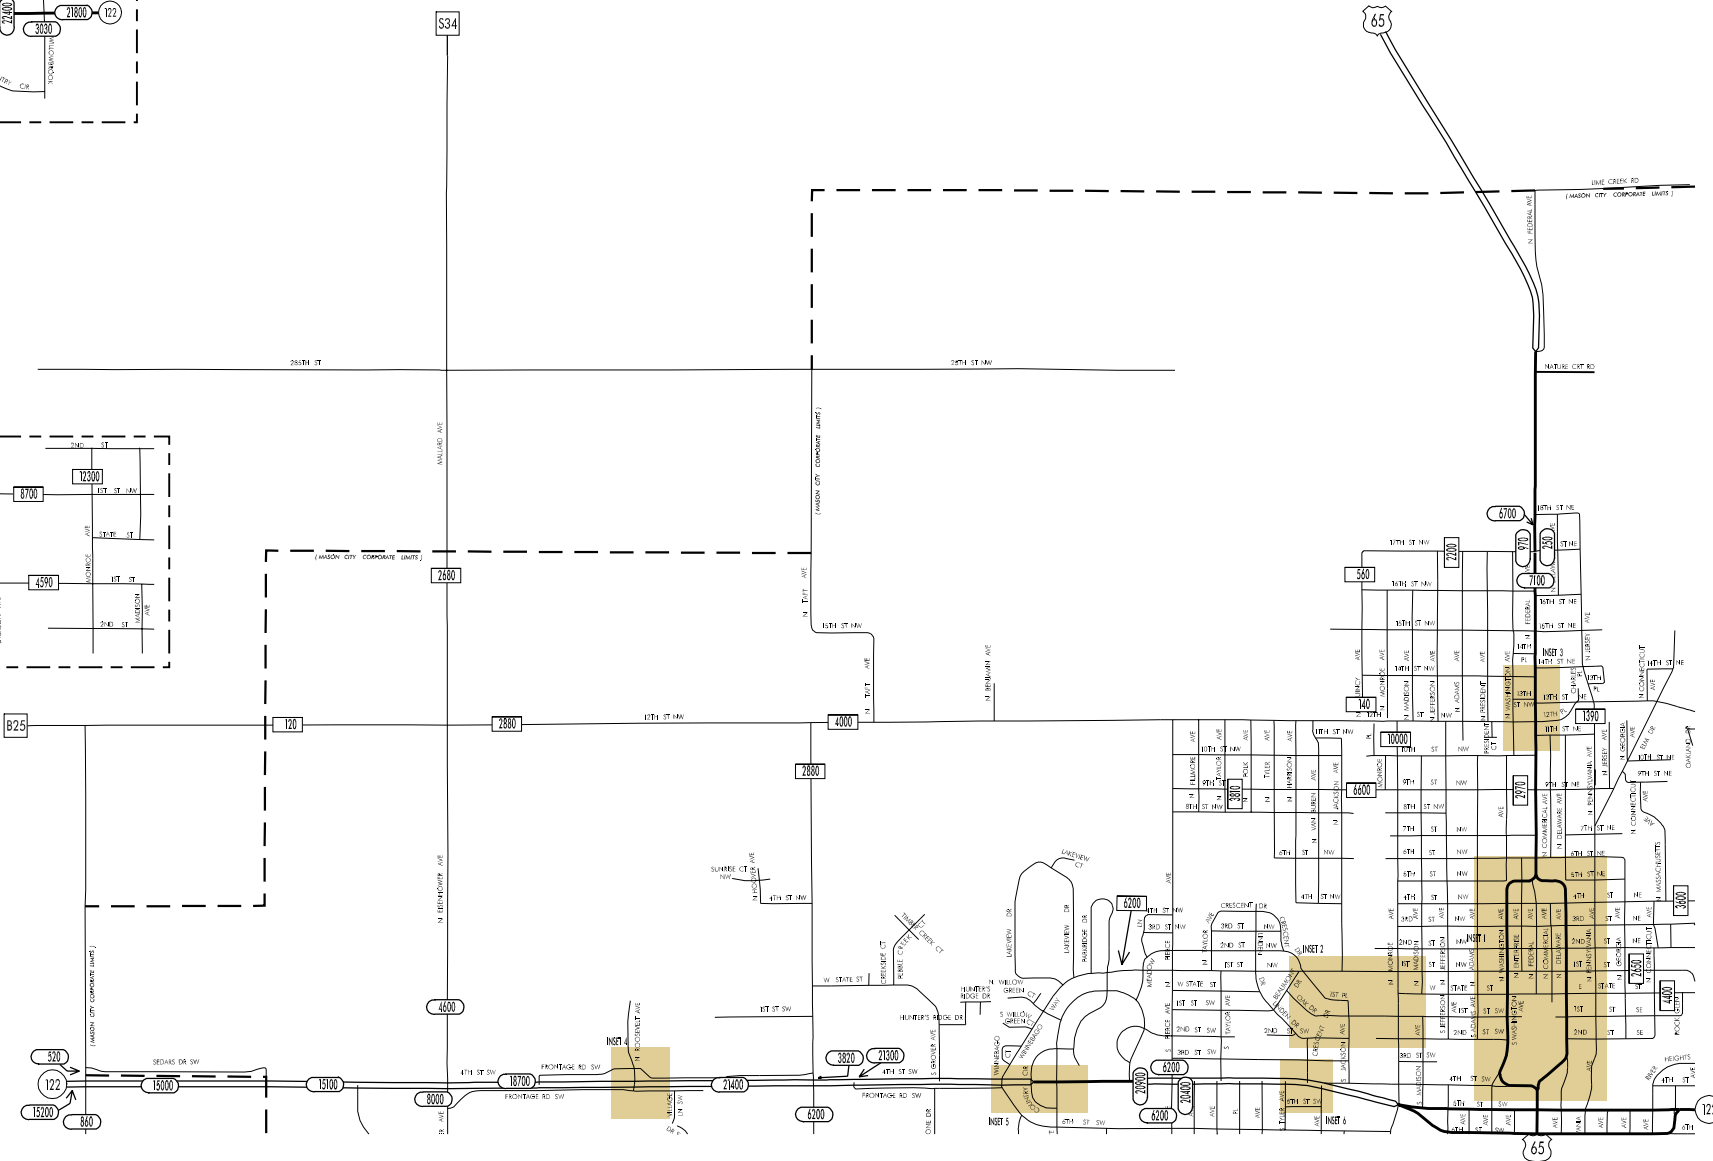

**TRAFFIC FLOW MAP OF
MASON CITY A
CERRO GORDO COUNTY
2005 ANNUAL AVERAGE DAILY TRAFFIC**

TRAFFIC FLOW MAP OF
MASON CITY B
CERRO GORDO COUNTY
 2005 ANNUAL AVERAGE DAILY TRAFFIC

TRAFFIC FLOW MAP OF MASON CITY C CERRO GORDO COUNTY 2005 ANNUAL AVERAGE DAILY TRAFFIC

TRAFFIC FLOW MAP OF MASON CITY D CERRO GORDO COUNTY 2005 ANNUAL AVERAGE DAILY TRAFFIC