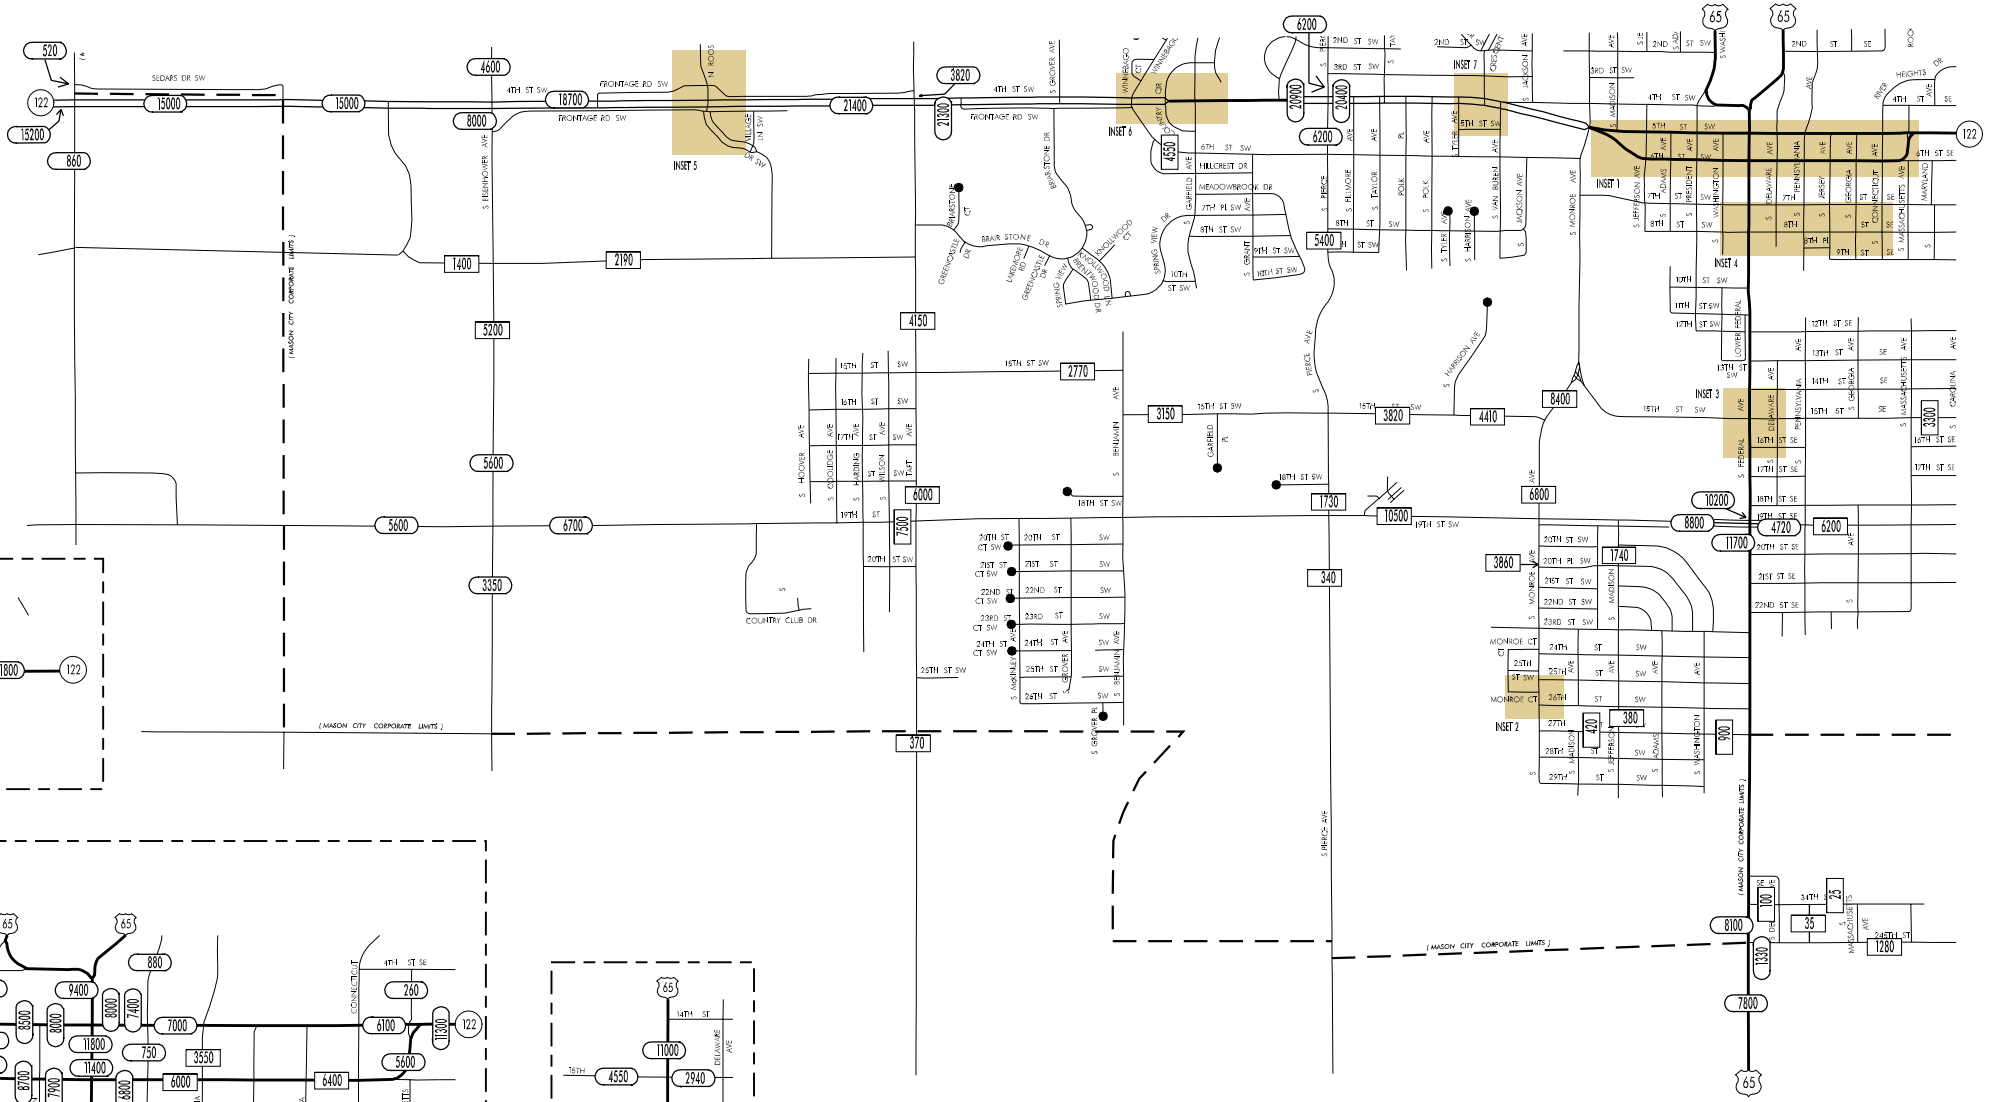

**TRAFFIC FLOW MAP OF
MASON CITY A
CERRO GORDO COUNTY
2005 ANNUAL AVERAGE DAILY TRAFFIC**

TRAFFIC FLOW MAP OF
MASON CITY B
CERRO GORDO COUNTY
 2005 ANNUAL AVERAGE DAILY TRAFFIC

TRAFFIC FLOW MAP OF MASON CITY C CERRO GORDO COUNTY 2005 ANNUAL AVERAGE DAILY TRAFFIC

TRAFFIC FLOW MAP OF MASON CITY D CERRO GORDO COUNTY 2005 ANNUAL AVERAGE DAILY TRAFFIC