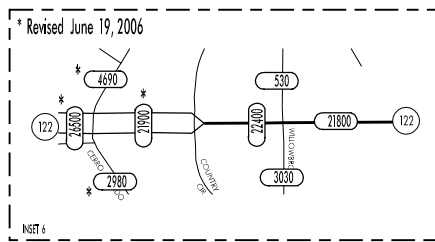

**TRAFFIC FLOW MAP OF
MASON CITY A
CERRO GORDO COUNTY
2005 ANNUAL AVERAGE DAILY TRAFFIC**

TRAFFIC FLOW MAP OF
MASON CITY B
CERRO GORDO COUNTY
 2005 ANNUAL AVERAGE DAILY TRAFFIC

TRAFFIC FLOW MAP OF MASON CITY C CERRO GORDO COUNTY 2005 ANNUAL AVERAGE DAILY TRAFFIC

TRAFFIC FLOW MAP OF MASON CITY D CERRO GORDO COUNTY 2005 ANNUAL AVERAGE DAILY TRAFFIC