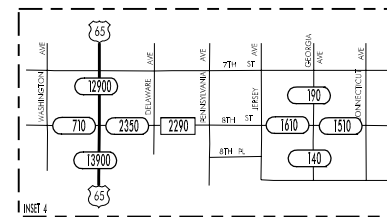

**TRAFFIC FLOW MAP OF
MASON CITY A
CERRO GORDO COUNTY
2005 ANNUAL AVERAGE DAILY TRAFFIC**

TRAFFIC FLOW MAP OF
MASON CITY B
CERRO GORDO COUNTY
 2005 ANNUAL AVERAGE DAILY TRAFFIC

TRAFFIC FLOW MAP OF MASON CITY C CERRO GORDO COUNTY 2005 ANNUAL AVERAGE DAILY TRAFFIC

TRAFFIC FLOW MAP OF MASON CITY D CERRO GORDO COUNTY 2005 ANNUAL AVERAGE DAILY TRAFFIC