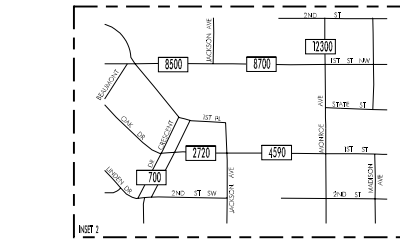

**TRAFFIC FLOW MAP OF
MASON CITY A
CERRO GORDO COUNTY
2005 ANNUAL AVERAGE DAILY TRAFFIC**

TRAFFIC FLOW MAP OF
MASON CITY B
CERRO GORDO COUNTY
 2005 ANNUAL AVERAGE DAILY TRAFFIC

TRAFFIC FLOW MAP OF MASON CITY C CERRO GORDO COUNTY 2005 ANNUAL AVERAGE DAILY TRAFFIC

TRAFFIC FLOW MAP OF MASON CITY D CERRO GORDO COUNTY 2005 ANNUAL AVERAGE DAILY TRAFFIC