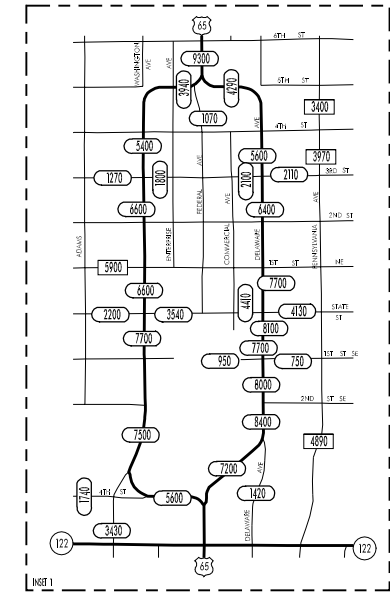

**TRAFFIC FLOW MAP OF
MASON CITY A
CERRO GORDO COUNTY
2005 ANNUAL AVERAGE DAILY TRAFFIC**

TRAFFIC FLOW MAP OF
MASON CITY B
CERRO GORDO COUNTY
 2005 ANNUAL AVERAGE DAILY TRAFFIC

TRAFFIC FLOW MAP OF MASON CITY C CERRO GORDO COUNTY 2005 ANNUAL AVERAGE DAILY TRAFFIC

TRAFFIC FLOW MAP OF MASON CITY D CERRO GORDO COUNTY 2005 ANNUAL AVERAGE DAILY TRAFFIC