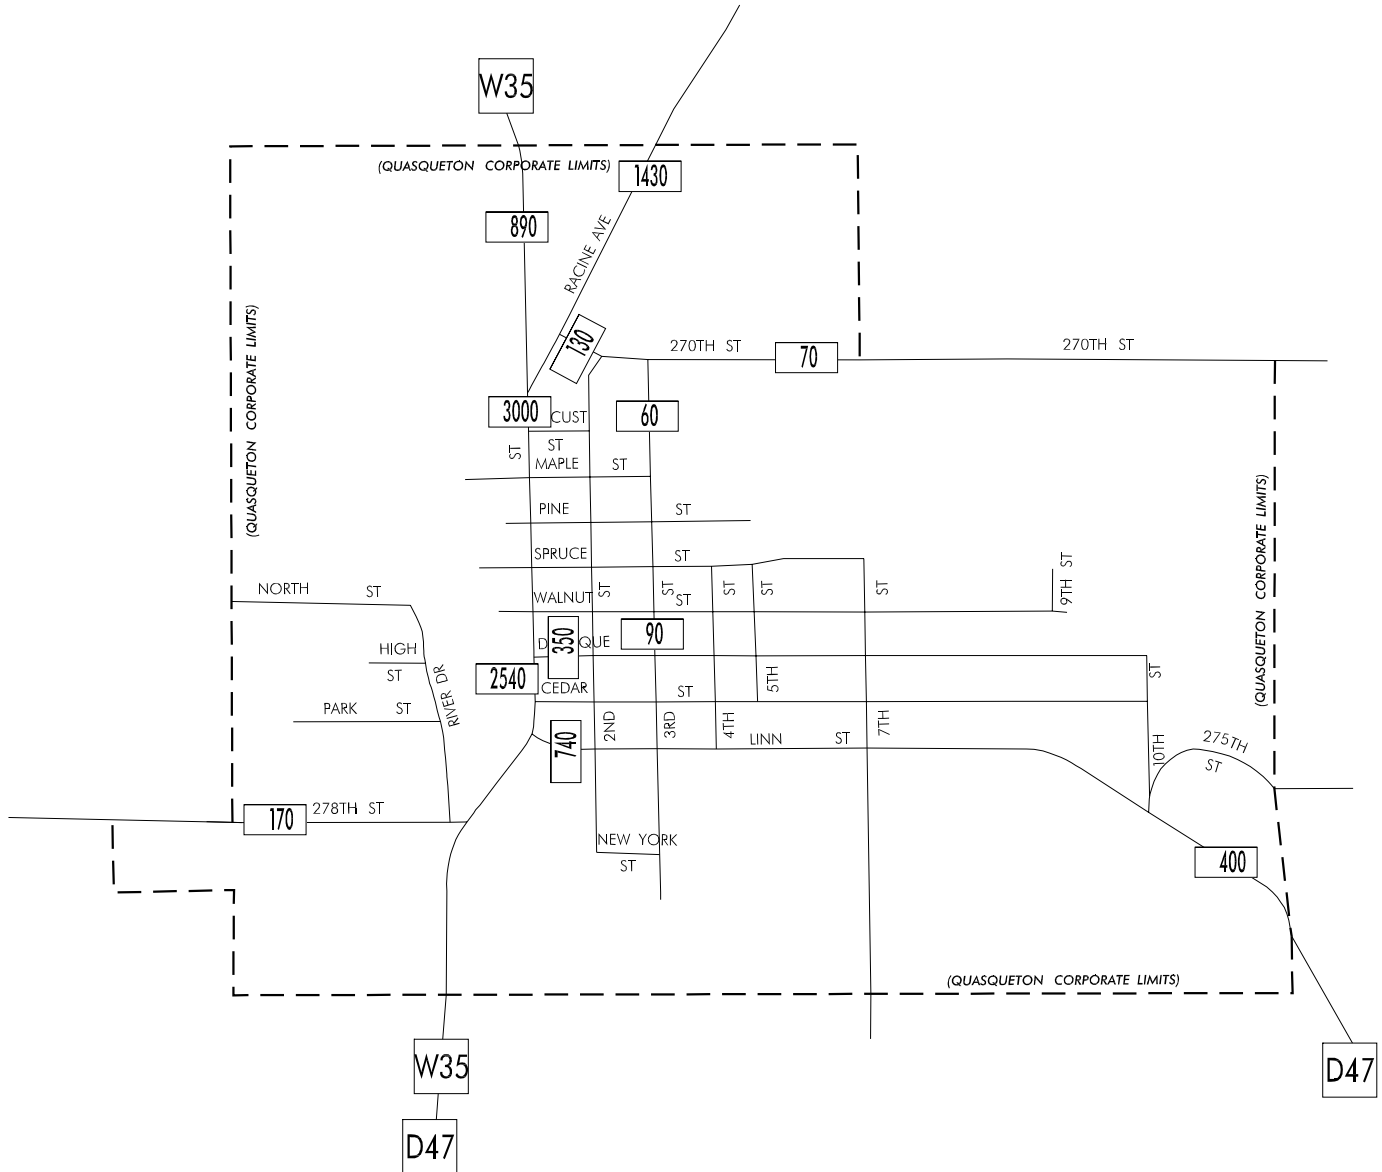

TRAFFIC FLOW MAP OF
QUASQUETON

BUCHANAN COUNTY

2005 ANNUAL AVERAGE DAILY TRAFFIC

PREPARED BY

LEGEND

RECORDER ONLY 
MANUAL COUNT 