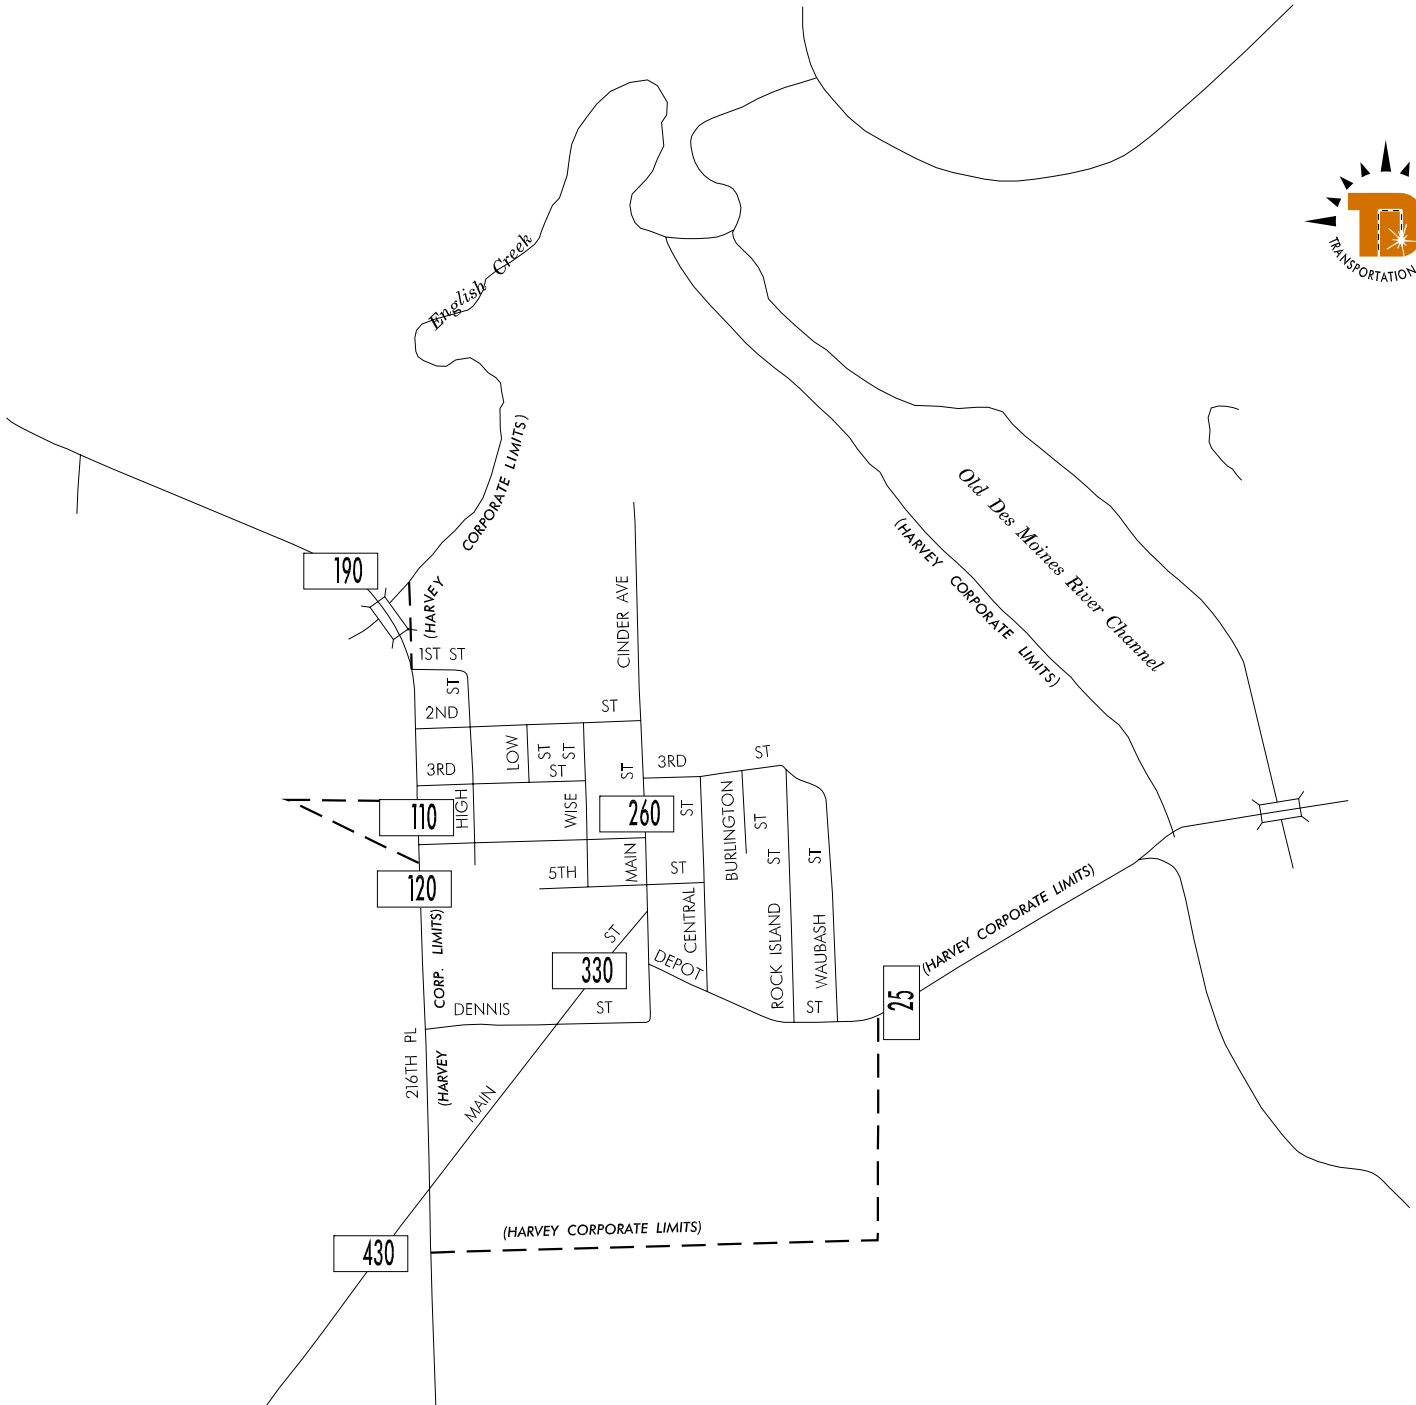

TRAFFIC FLOW MAP OF
HARVEY
MARION COUNTY
2006 ANNUAL AVERAGE DAILY TRAFFIC

LEGEND

RECORDER ONLY 
 MANUAL COUNT 