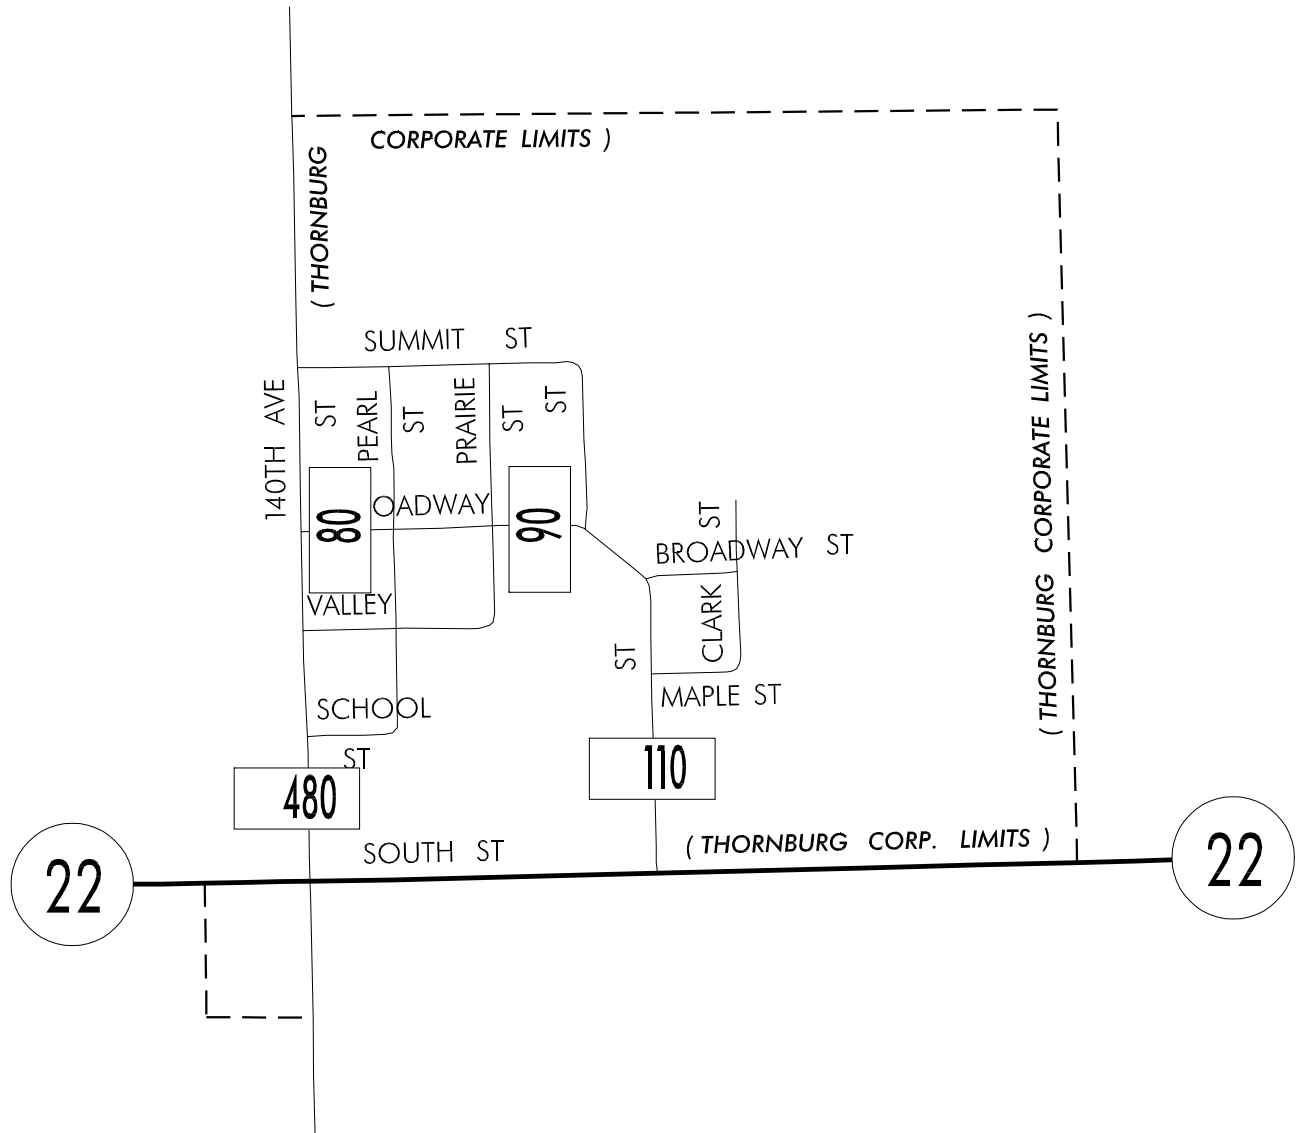

TRAFFIC FLOW MAP OF
THORNBURG

KEOKUK COUNTY

2006 ANNUAL AVERAGE DAILY TRAFFIC

PREPARED BY

LEGEND

RECORDER ONLY 
MANUAL COUNT 