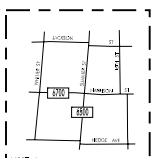

TRAFFIC FLOW MAP OF
BURLINGTON "A"
DES MOINES COUNTY
 2006 ANNUAL AVERAGE DAILY TRAFFIC
 * REVISED 10 /09

TRAFFIC FLOW MAP OF
BURLINGTON "B"
 DES MOINES COUNTY
 2006 ANNUAL AVERAGE DAILY TRAFFIC

STATE OF IOWA
 STATE OF ILLINOIS