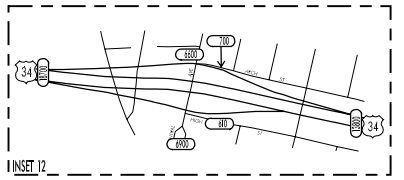

TRAFFIC FLOW MAP OF
BURLINGTON "A"
DES MOINES COUNTY
 2006 ANNUAL AVERAGE DAILY TRAFFIC
 * REVISED 10 /09

TRAFFIC FLOW MAP OF
BURLINGTON "B"
 DES MOINES COUNTY
 2006 ANNUAL AVERAGE DAILY TRAFFIC

STATE OF IOWA
 STATE OF ILLINOIS