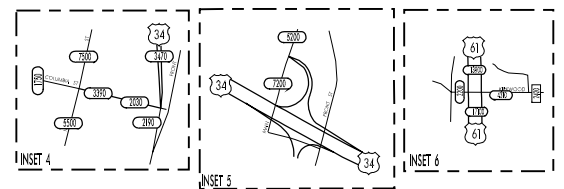

TRAFFIC FLOW MAP OF
BURLINGTON "A"
DES MOINES COUNTY
 2006 ANNUAL AVERAGE DAILY TRAFFIC
 * REVISED 10 /09

TRAFFIC FLOW MAP OF
BURLINGTON "B"
 DES MOINES COUNTY
 2006 ANNUAL AVERAGE DAILY TRAFFIC

STATE OF IOWA
 STATE OF ILLINOIS