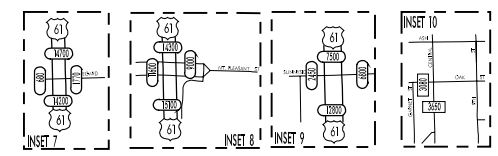

TRAFFIC FLOW MAP OF
BURLINGTON "A"
DES MOINES COUNTY
 2006 ANNUAL AVERAGE DAILY TRAFFIC
 * REVISED 10 /09

TRAFFIC FLOW MAP OF
BURLINGTON "B"
 DES MOINES COUNTY
 2006 ANNUAL AVERAGE DAILY TRAFFIC

STATE OF IOWA
 STATE OF ILLINOIS