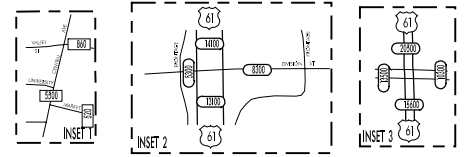

TRAFFIC FLOW MAP OF
BURLINGTON "A"
DES MOINES COUNTY
 2006 ANNUAL AVERAGE DAILY TRAFFIC
 * REVISED 10 /09

TRAFFIC FLOW MAP OF
BURLINGTON "B"
 DES MOINES COUNTY
 2006 ANNUAL AVERAGE DAILY TRAFFIC

STATE OF IOWA
 STATE OF ILLINOIS