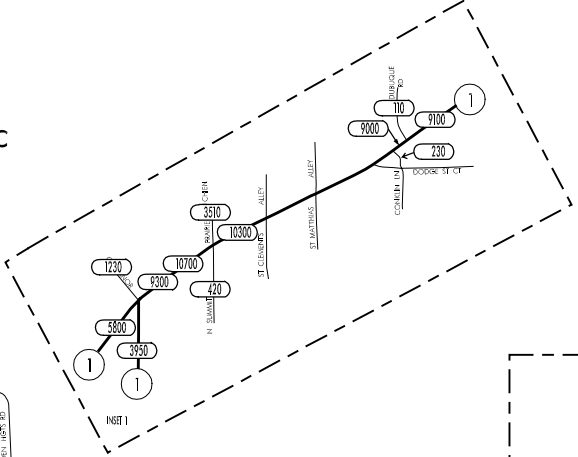

TRAFFIC FLOW MAP OF
IOWA CITY A
JOHNSON COUNTY
2006 ANNUAL AVERAGE DAILY TRAFFIC

* REVISED 07/2007
 ** REVISED 04/2008
 *** REVISED 11/2009

TRAFFIC FLOW MAP OF
IOWA CITY B
JOHNSON COUNTY
 2006 ANNUAL AVERAGE DAILY TRAFFIC

TRAFFIC FLOW MAP OF

IOWA CITY C

JOHNSON COUNTY

2006 ANNUAL AVERAGE DAILY TRAFFIC

TRAFFIC FLOW MAP OF
IOWA CITY D
JOHNSON COUNTY
 2006 ANNUAL AVERAGE DAILY TRAFFIC