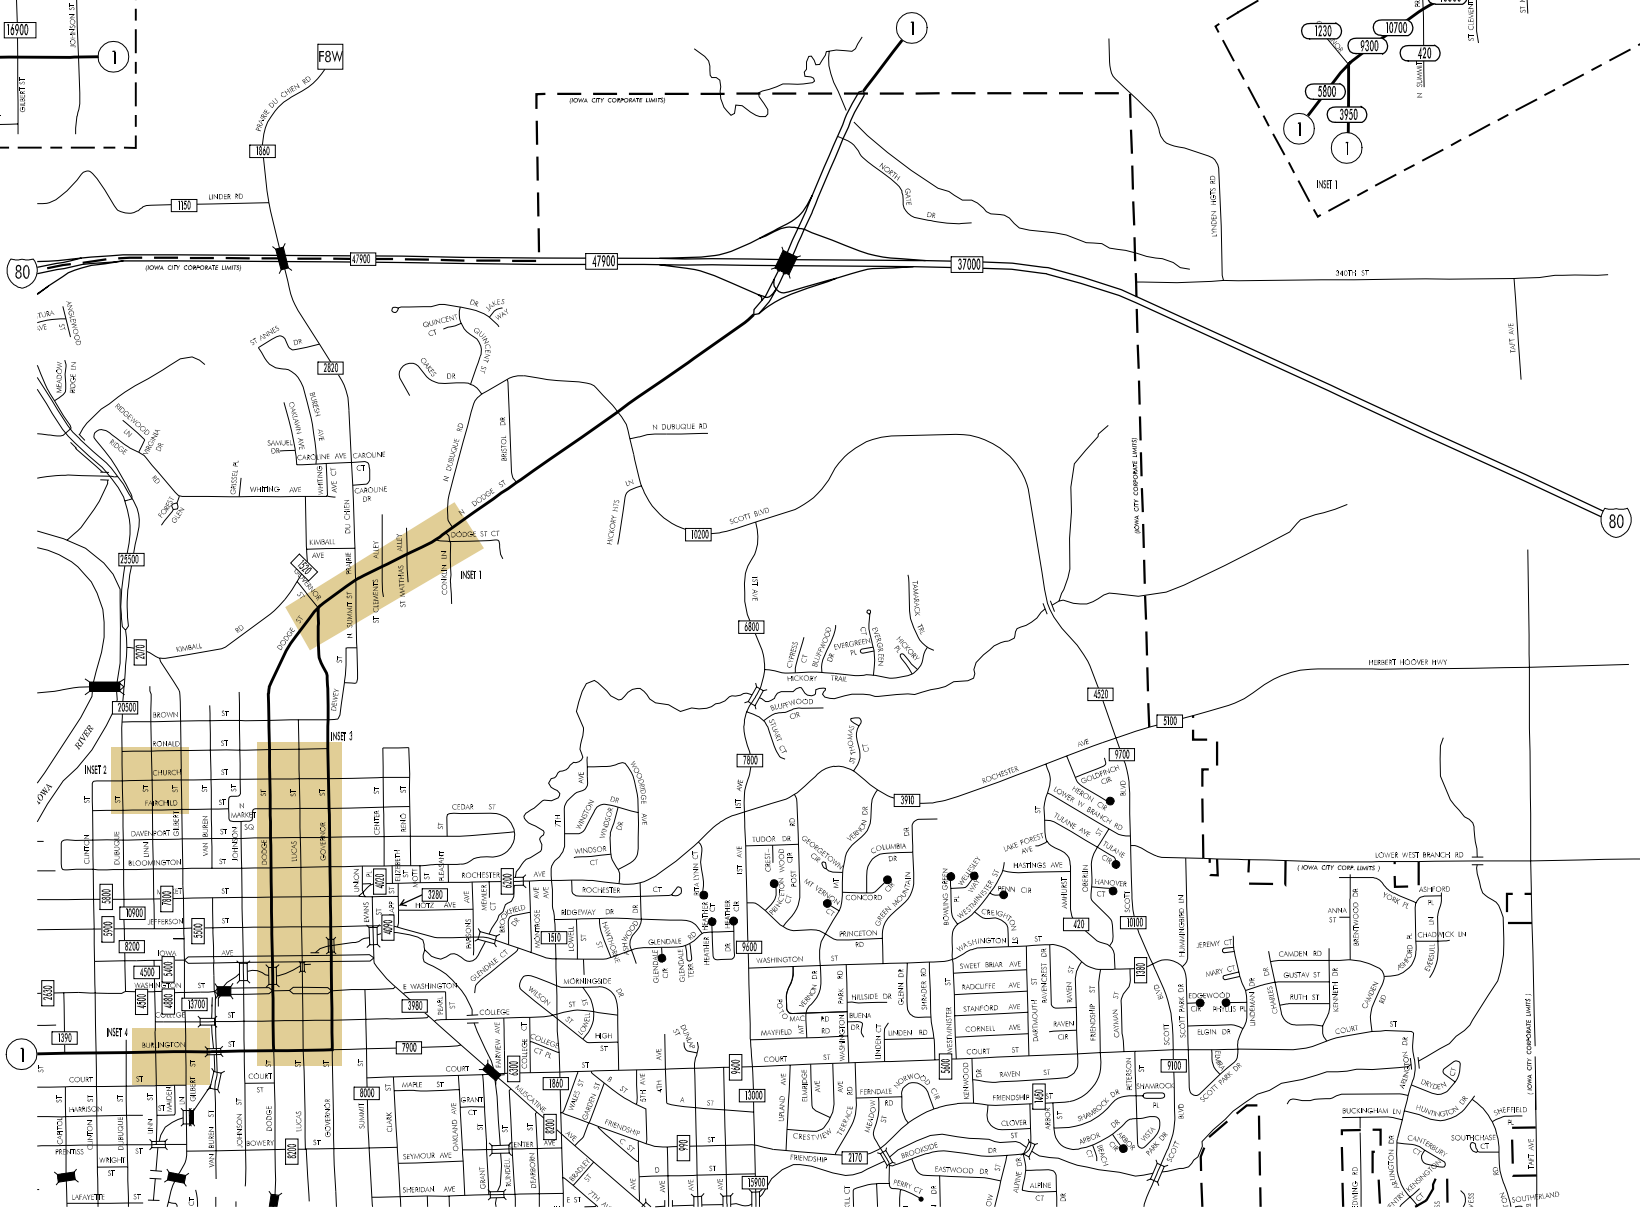

TRAFFIC FLOW MAP OF
IOWA CITY A
JOHNSON COUNTY
2006 ANNUAL AVERAGE DAILY TRAFFIC

* REVISED 07/2007
 ** REVISED 04/2008
 *** REVISED 11/2009

TRAFFIC FLOW MAP OF
IOWA CITY B
JOHNSON COUNTY
 2006 ANNUAL AVERAGE DAILY TRAFFIC

TRAFFIC FLOW MAP OF

IOWA CITY C

JOHNSON COUNTY

2006 ANNUAL AVERAGE DAILY TRAFFIC

TRAFFIC FLOW MAP OF
IOWA CITY D
JOHNSON COUNTY
 2006 ANNUAL AVERAGE DAILY TRAFFIC