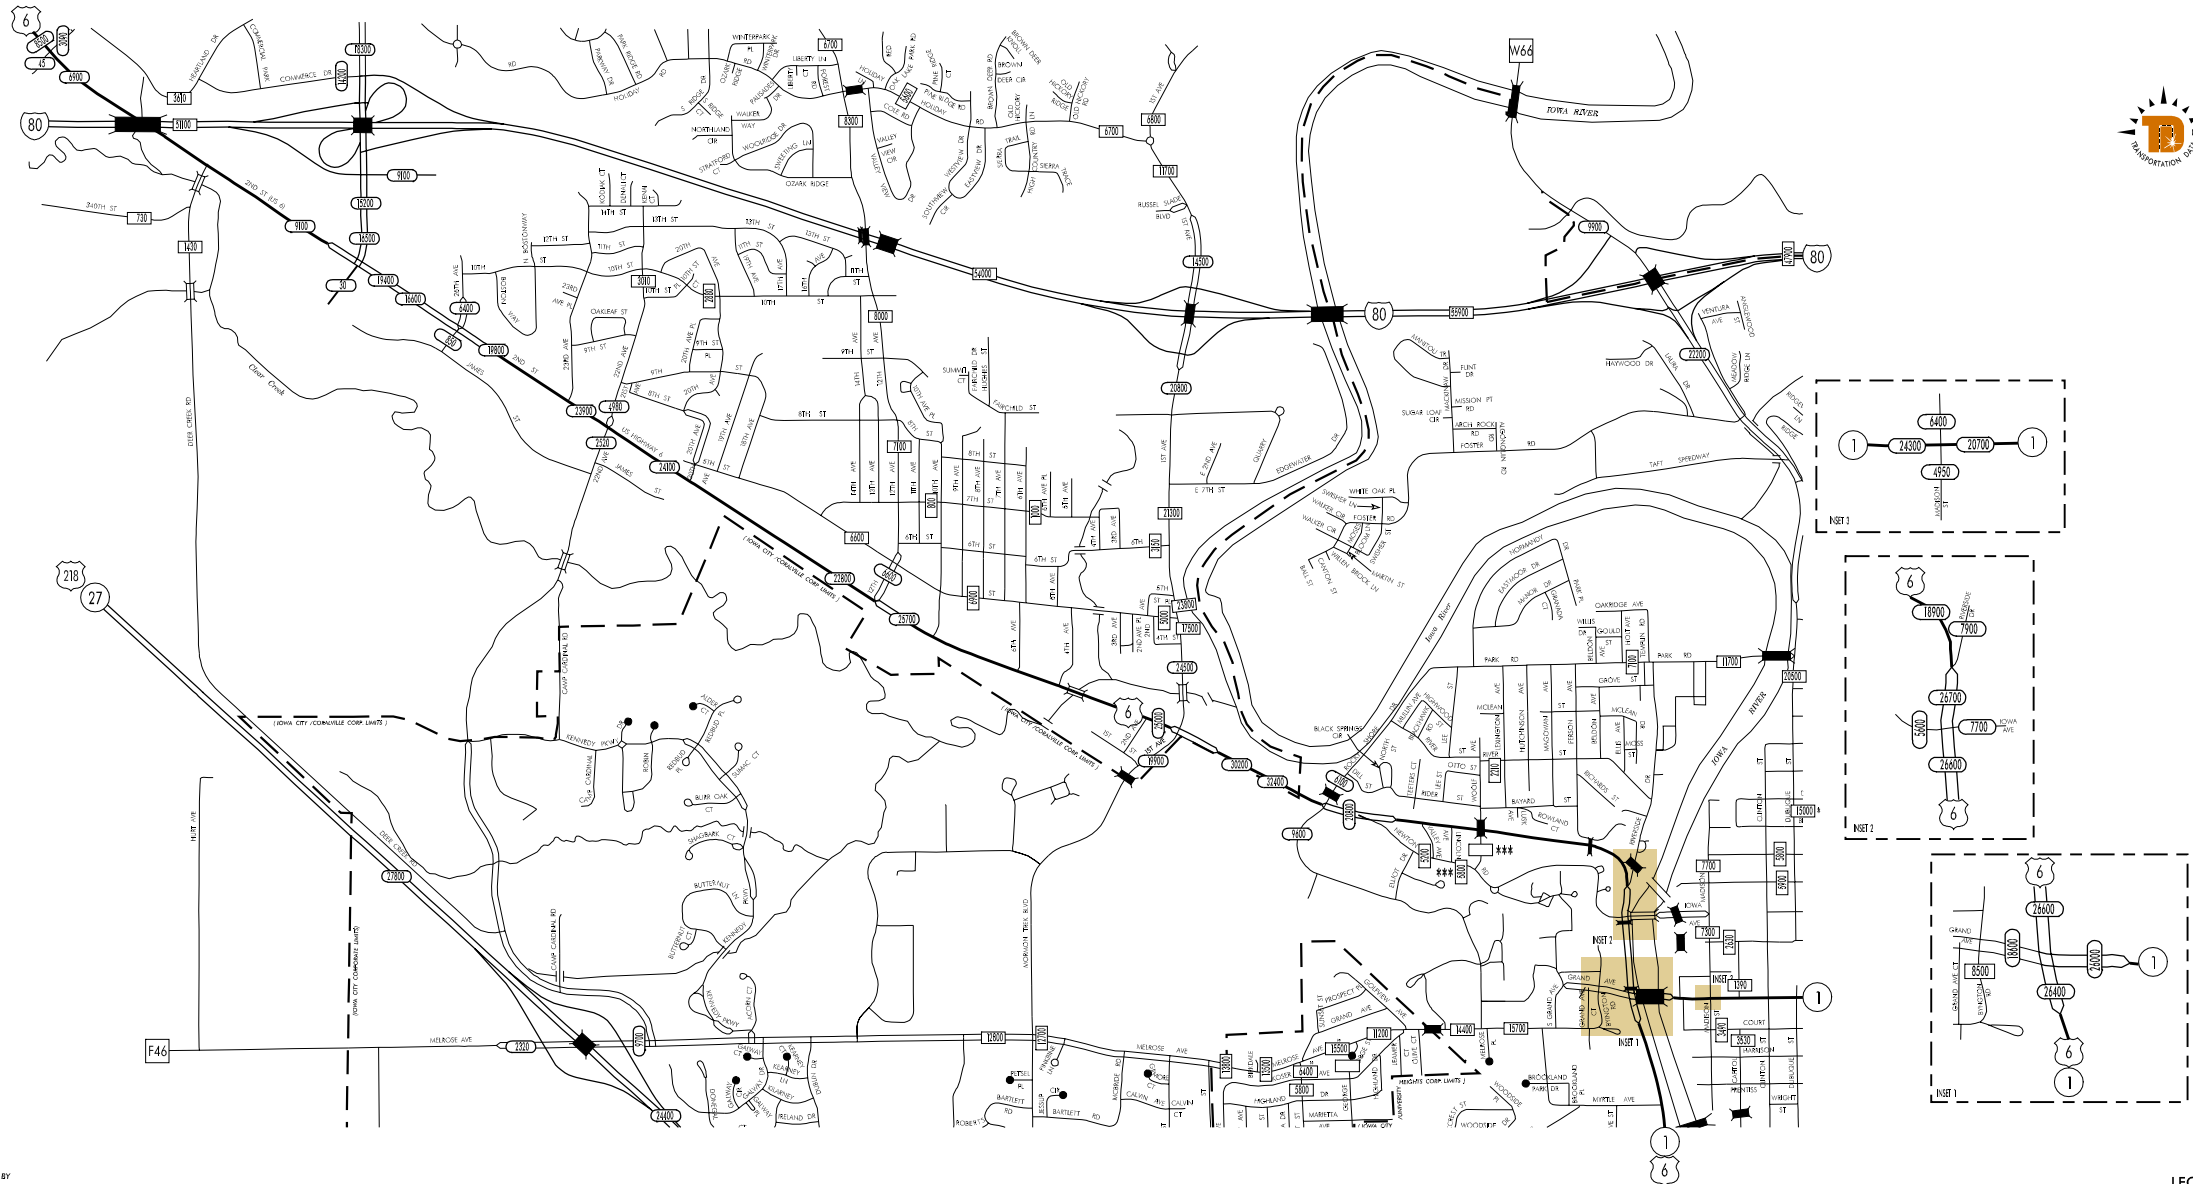

TRAFFIC FLOW MAP OF
IOWA CITY A
JOHNSON COUNTY
2006 ANNUAL AVERAGE DAILY TRAFFIC

* REVISED 07/2007
 ** REVISED 04/2008
 *** REVISED 11/2009

TRAFFIC FLOW MAP OF
IOWA CITY B
JOHNSON COUNTY
 2006 ANNUAL AVERAGE DAILY TRAFFIC

TRAFFIC FLOW MAP OF

IOWA CITY C

JOHNSON COUNTY

2006 ANNUAL AVERAGE DAILY TRAFFIC

TRAFFIC FLOW MAP OF
IOWA CITY D
JOHNSON COUNTY
 2006 ANNUAL AVERAGE DAILY TRAFFIC