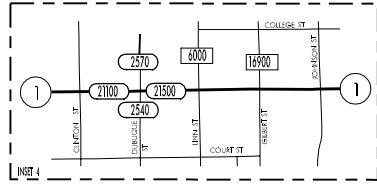

TRAFFIC FLOW MAP OF
IOWA CITY A
JOHNSON COUNTY
2006 ANNUAL AVERAGE DAILY TRAFFIC

* REVISED 07/2007
 ** REVISED 04/2008
 *** REVISED 11/2009

TRAFFIC FLOW MAP OF
IOWA CITY B
JOHNSON COUNTY
 2006 ANNUAL AVERAGE DAILY TRAFFIC

TRAFFIC FLOW MAP OF

IOWA CITY C

JOHNSON COUNTY

2006 ANNUAL AVERAGE DAILY TRAFFIC

TRAFFIC FLOW MAP OF
IOWA CITY D
JOHNSON COUNTY
 2006 ANNUAL AVERAGE DAILY TRAFFIC