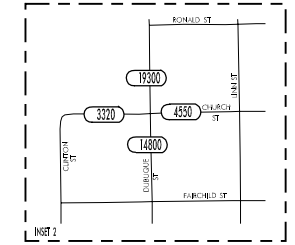

TRAFFIC FLOW MAP OF
IOWA CITY A
JOHNSON COUNTY
2006 ANNUAL AVERAGE DAILY TRAFFIC

* REVISED 07/2007
 ** REVISED 04/2008
 *** REVISED 11/2009

TRAFFIC FLOW MAP OF
IOWA CITY B
JOHNSON COUNTY
 2006 ANNUAL AVERAGE DAILY TRAFFIC

TRAFFIC FLOW MAP OF

IOWA CITY C

JOHNSON COUNTY

2006 ANNUAL AVERAGE DAILY TRAFFIC

TRAFFIC FLOW MAP OF
IOWA CITY D
JOHNSON COUNTY
 2006 ANNUAL AVERAGE DAILY TRAFFIC