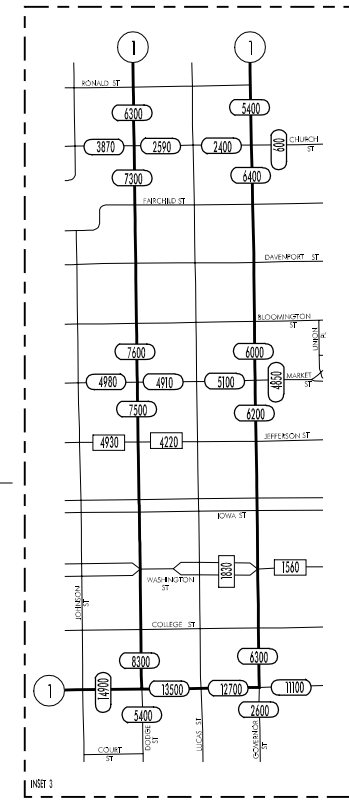

TRAFFIC FLOW MAP OF
IOWA CITY A
JOHNSON COUNTY
2006 ANNUAL AVERAGE DAILY TRAFFIC

* REVISED 07/2007
 ** REVISED 04/2008
 *** REVISED 11/2009

TRAFFIC FLOW MAP OF
IOWA CITY B
JOHNSON COUNTY
 2006 ANNUAL AVERAGE DAILY TRAFFIC

TRAFFIC FLOW MAP OF

IOWA CITY C

JOHNSON COUNTY

2006 ANNUAL AVERAGE DAILY TRAFFIC

TRAFFIC FLOW MAP OF
IOWA CITY D
JOHNSON COUNTY
 2006 ANNUAL AVERAGE DAILY TRAFFIC