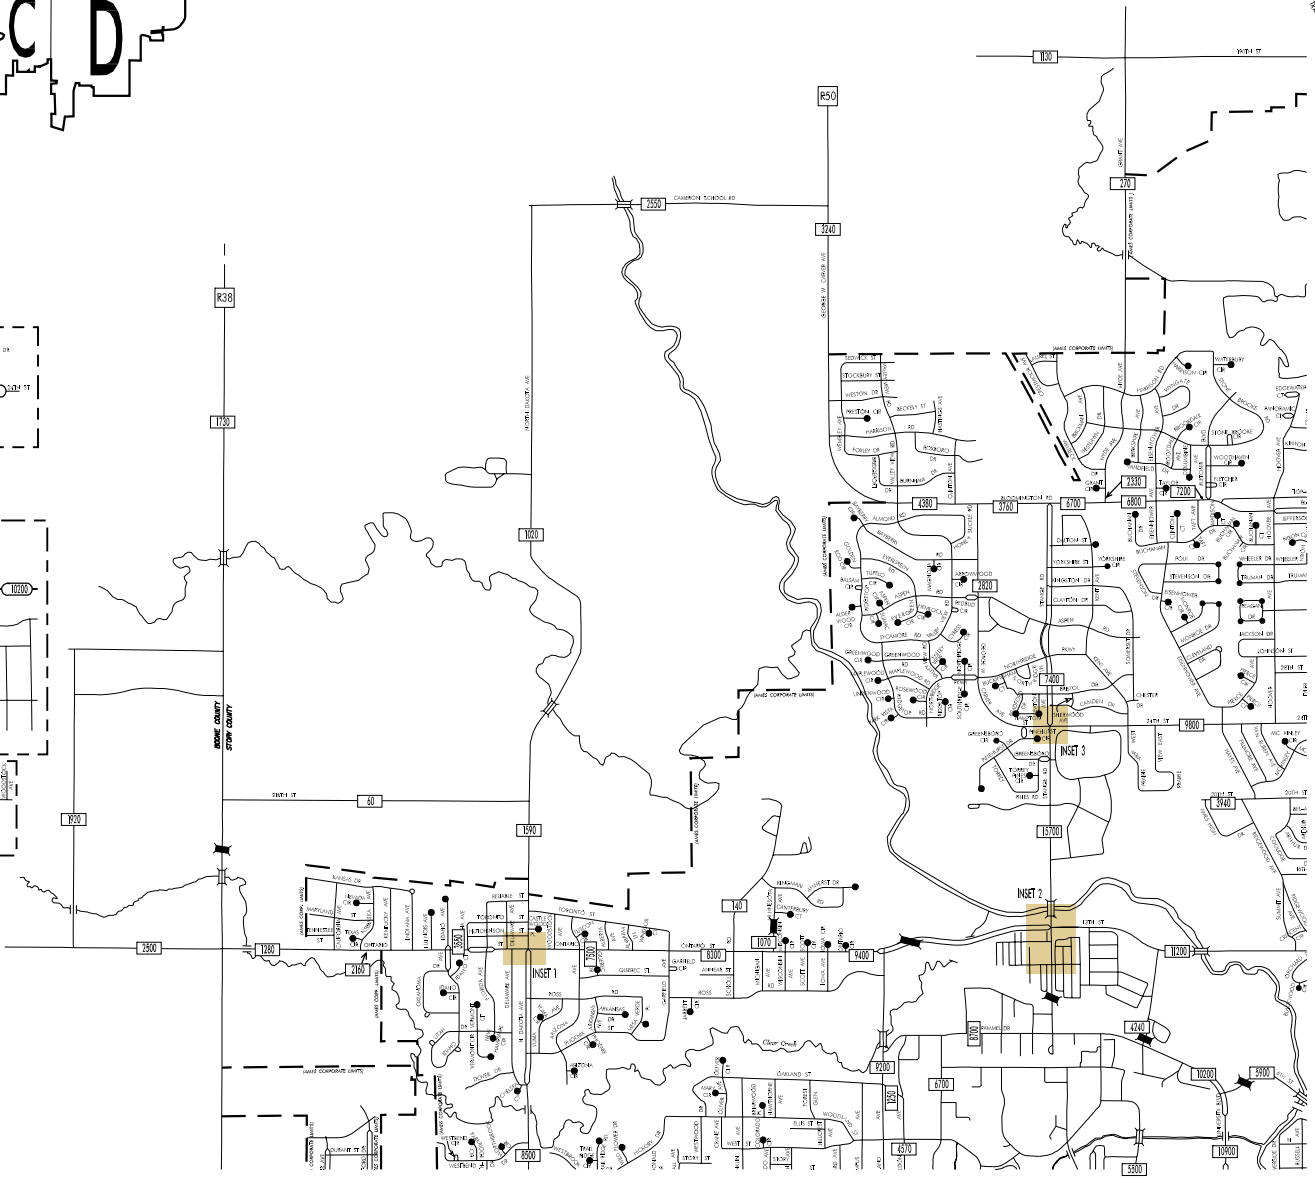

TRAFFIC FLOW MAP OF

AMES A

STORY COUNTY

2007 ANNUAL AVERAGE DAILY TRAFFIC

TRAFFIC FLOW MAP OF
AMES C
STORY COUNTY
2007 ANNUAL AVERAGE DAILY TRAFFIC

TRAFFIC FLOW MAP OF
AMES D
STORY COUNTY
 2007 ANNUAL AVERAGE DAILY TRAFFIC