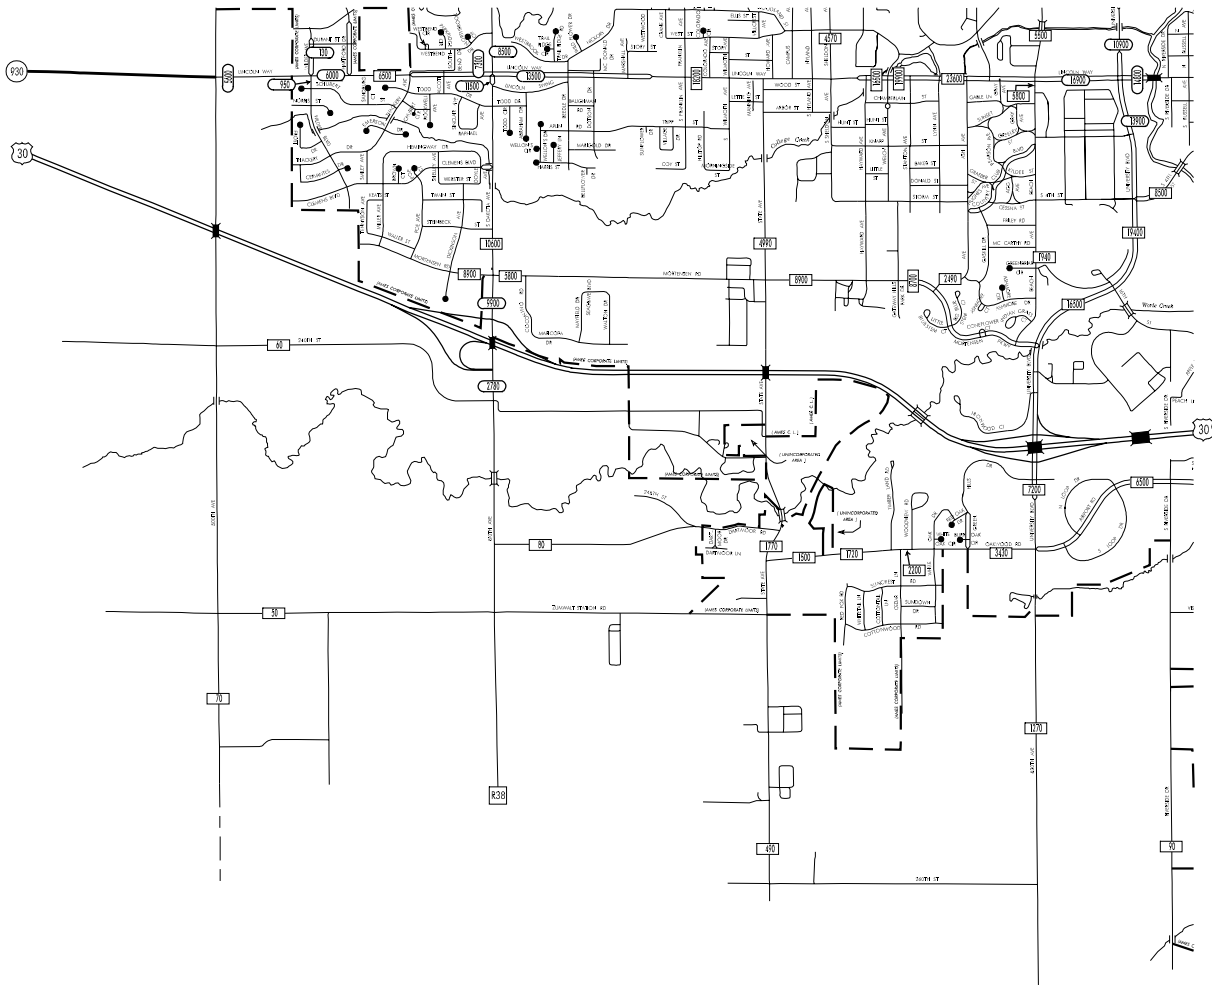

TRAFFIC FLOW MAP OF

AMES A

STORY COUNTY

2007 ANNUAL AVERAGE DAILY TRAFFIC

TRAFFIC FLOW MAP OF
AMES C
STORY COUNTY
2007 ANNUAL AVERAGE DAILY TRAFFIC

TRAFFIC FLOW MAP OF
AMES D
STORY COUNTY
 2007 ANNUAL AVERAGE DAILY TRAFFIC