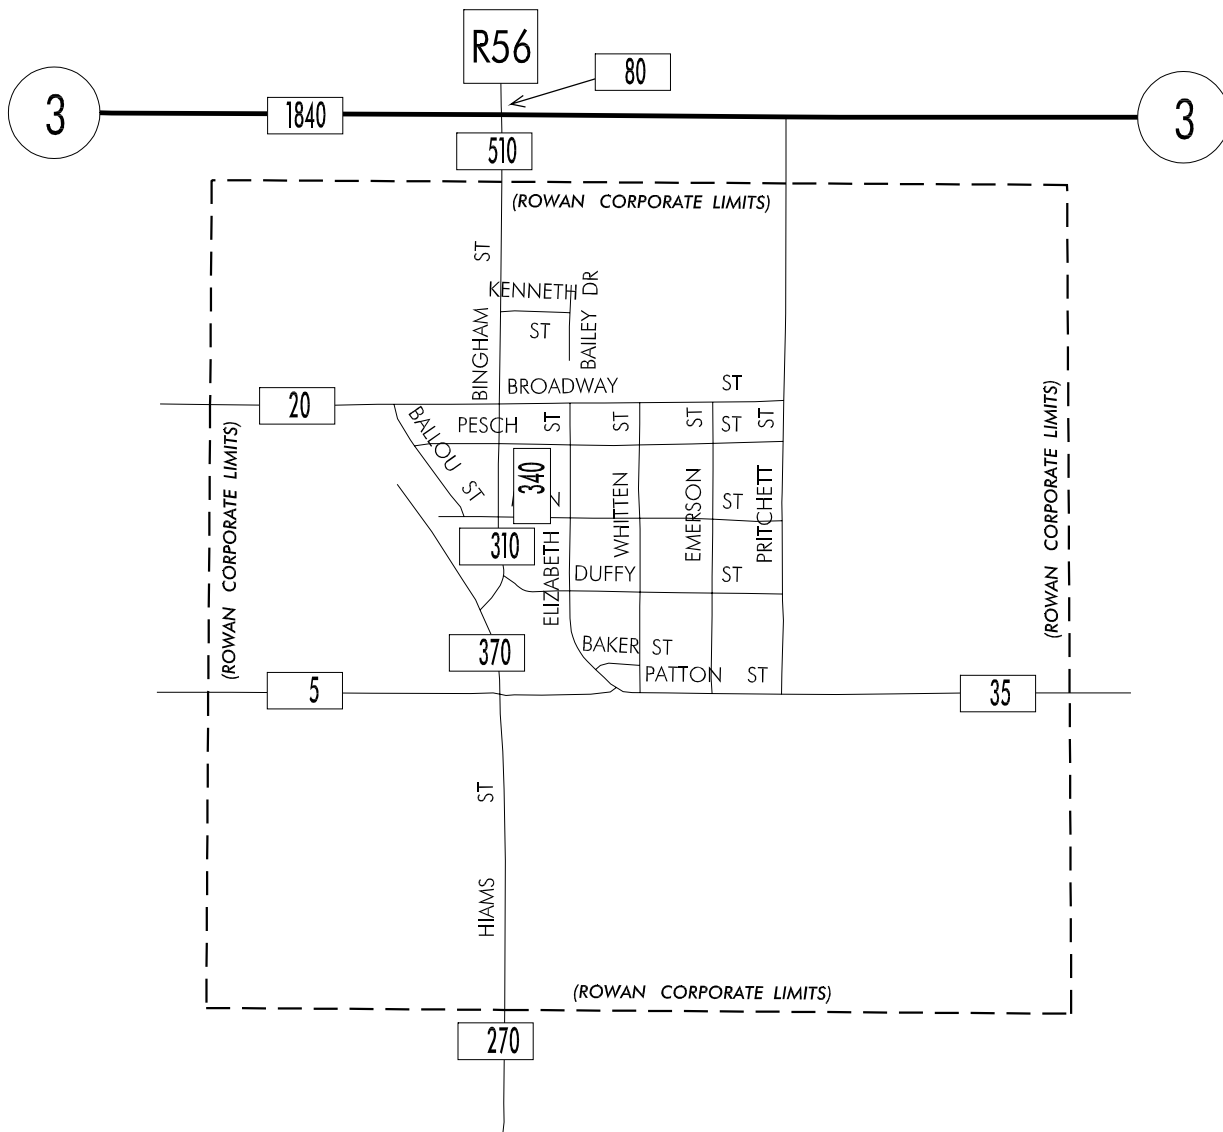

TRAFFIC FLOW MAP OF

ROWAN

WRIGHT COUNTY

2007 ANNUAL AVERAGE DAILY TRAFFIC

PREPARED BY

LEGEND

RECORDER ONLY
 MANUAL COUNT