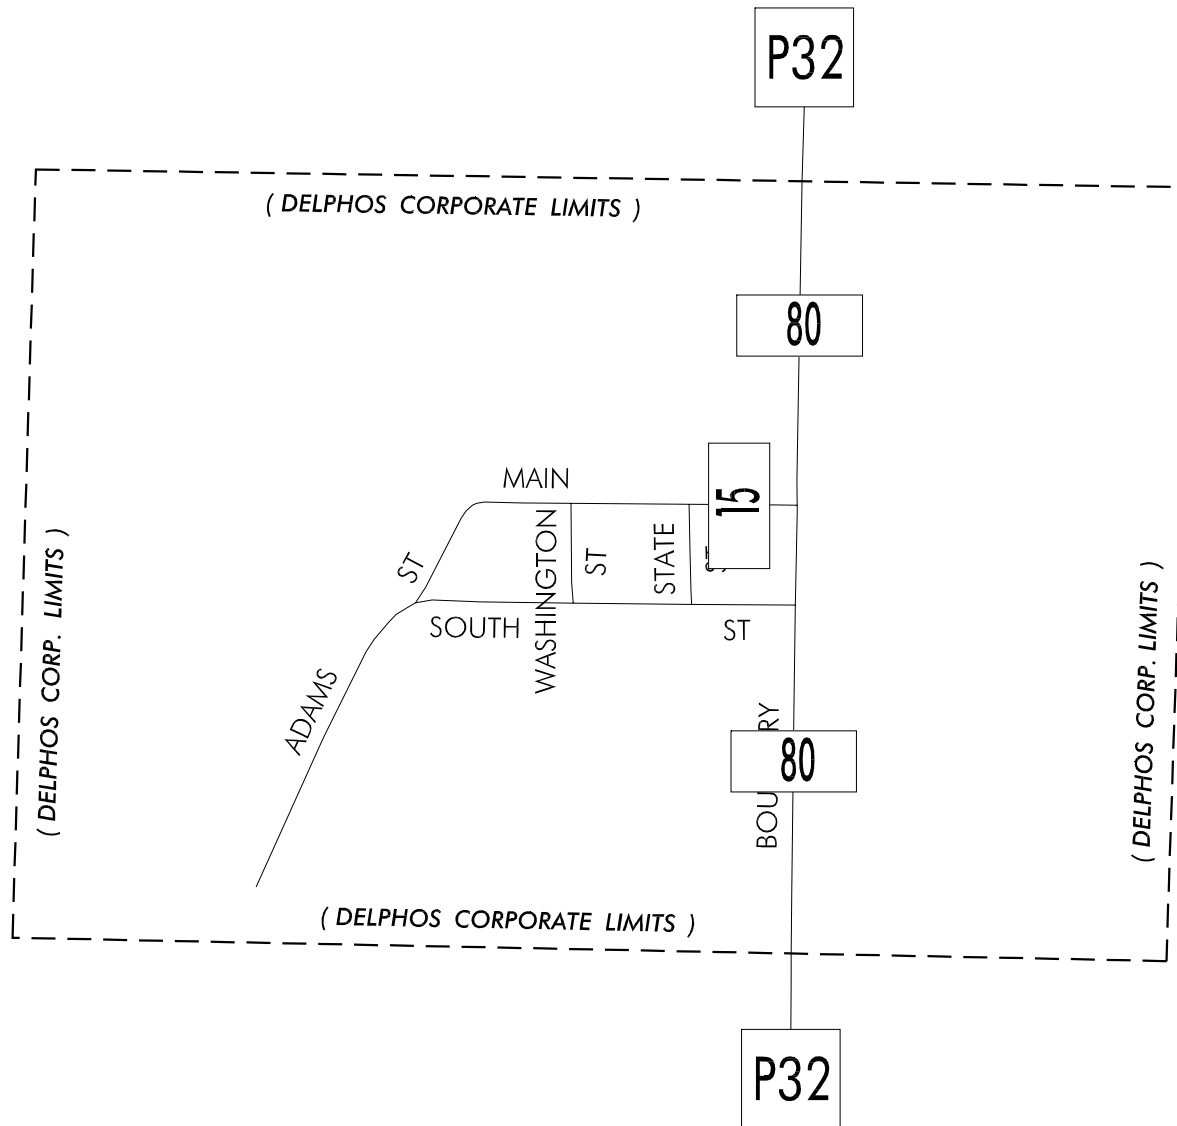

TRAFFIC FLOW MAP OF

DELPHOS

RINGGOLD COUNTY

2008 ANNUAL AVERAGE DAILY TRAFFIC

LEGEND

- RECORDER ONLY
- MANUAL COUNT