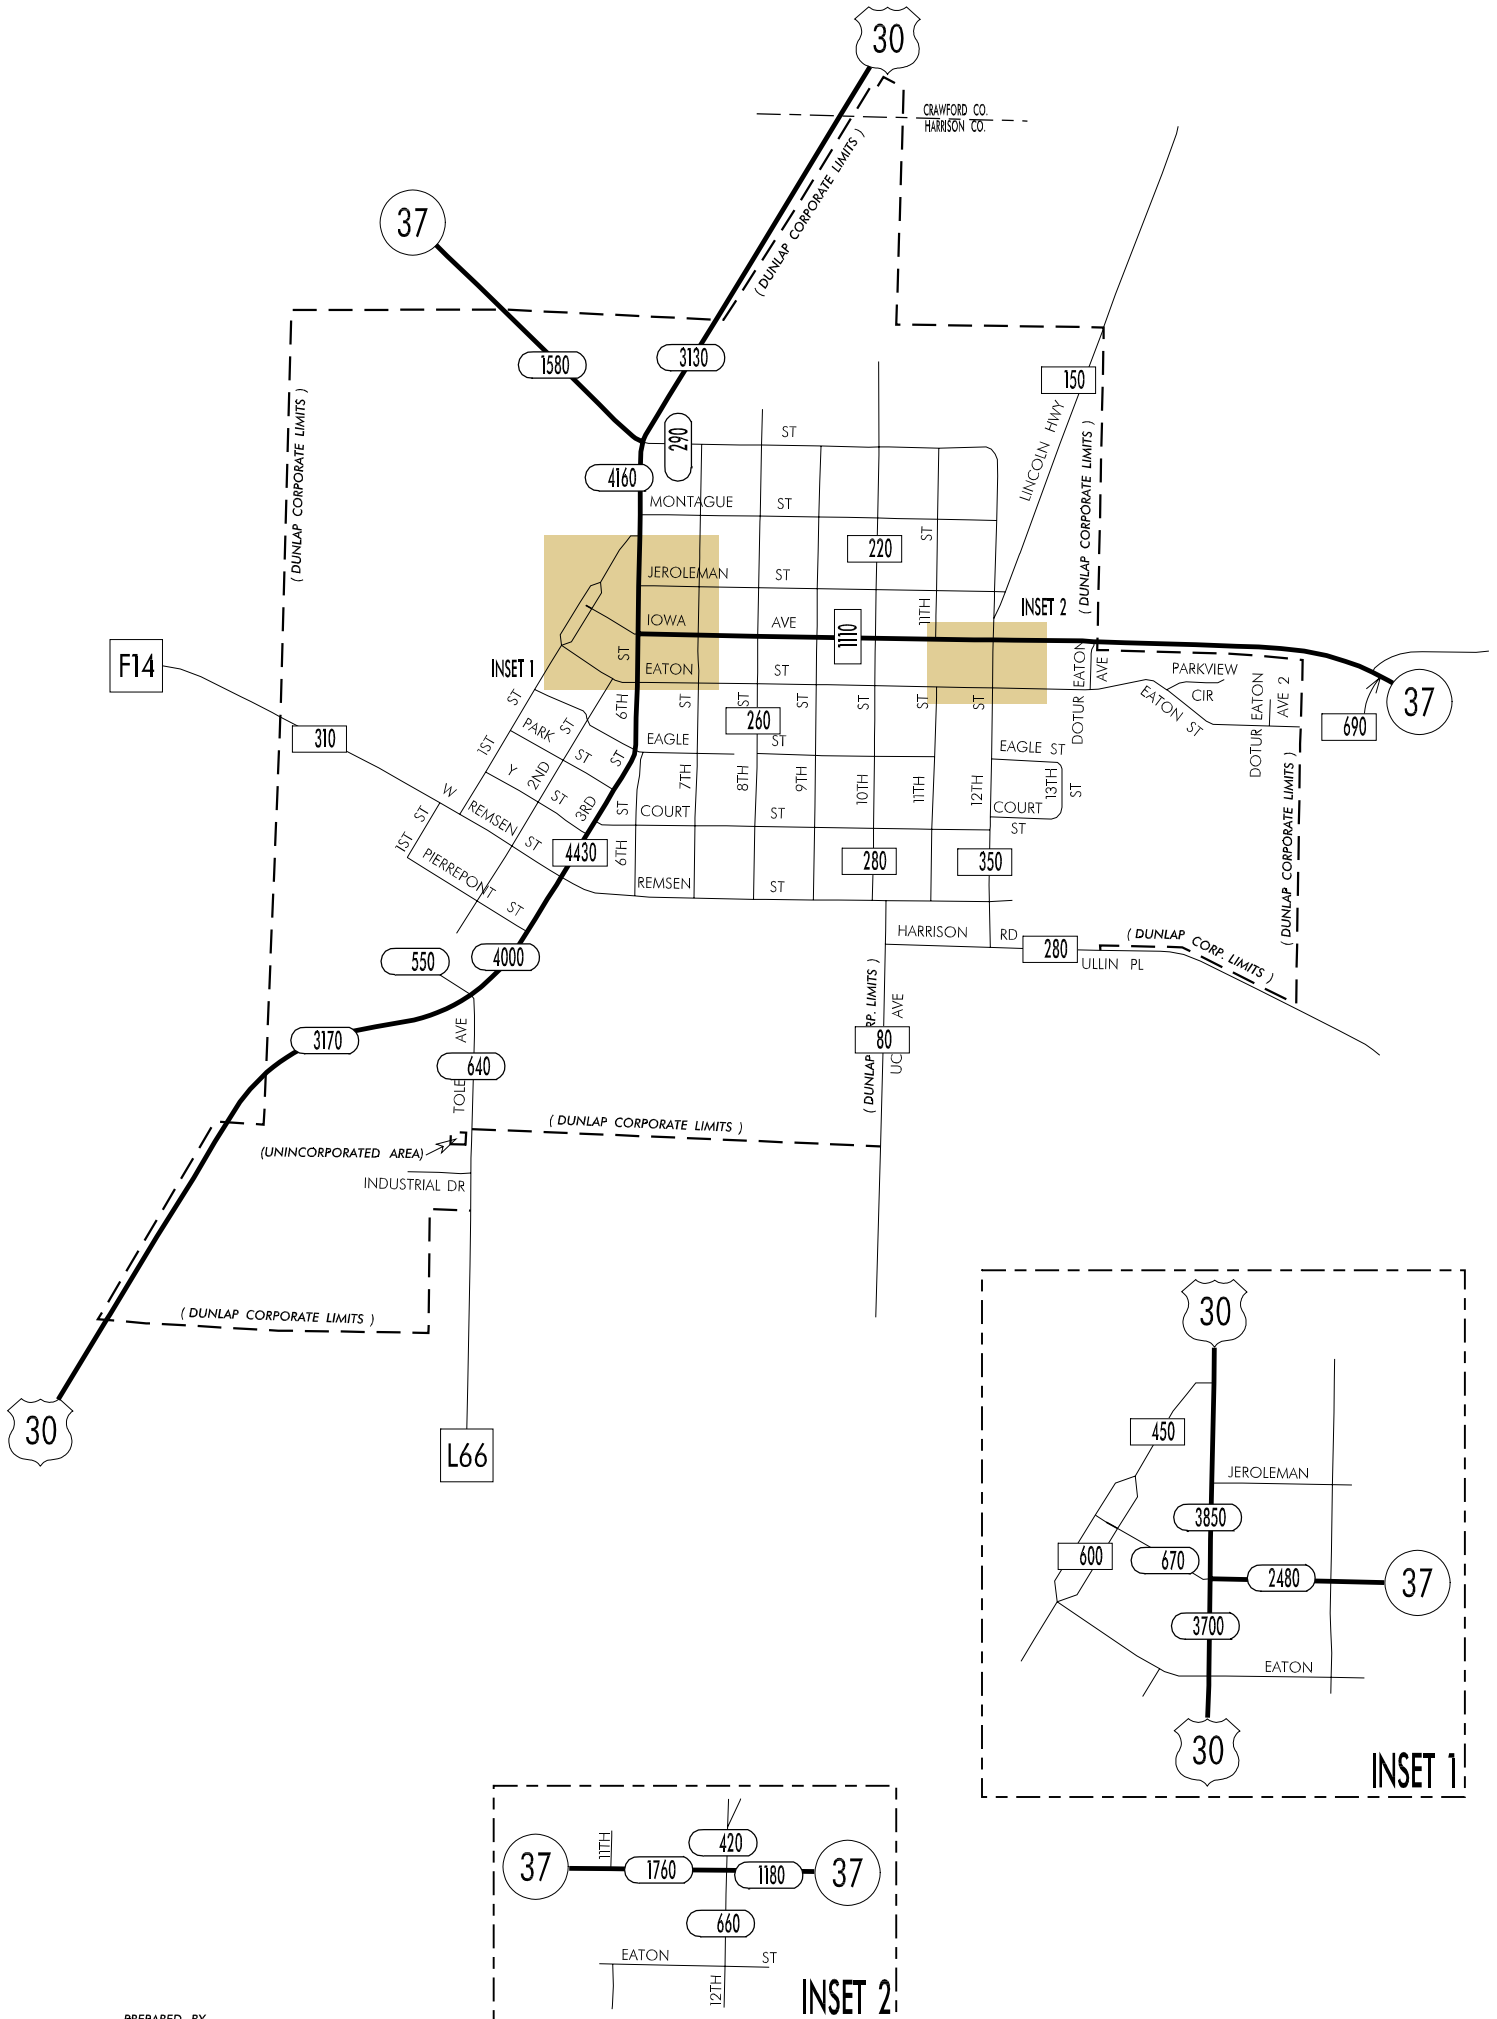

TRAFFIC FLOW MAP OF

DUNLAP

HARRISON COUNTY

2008 ANNUAL AVERAGE DAILY TRAFFIC

LEGEND

RECORDER ONLY 
 MANUAL COUNT 