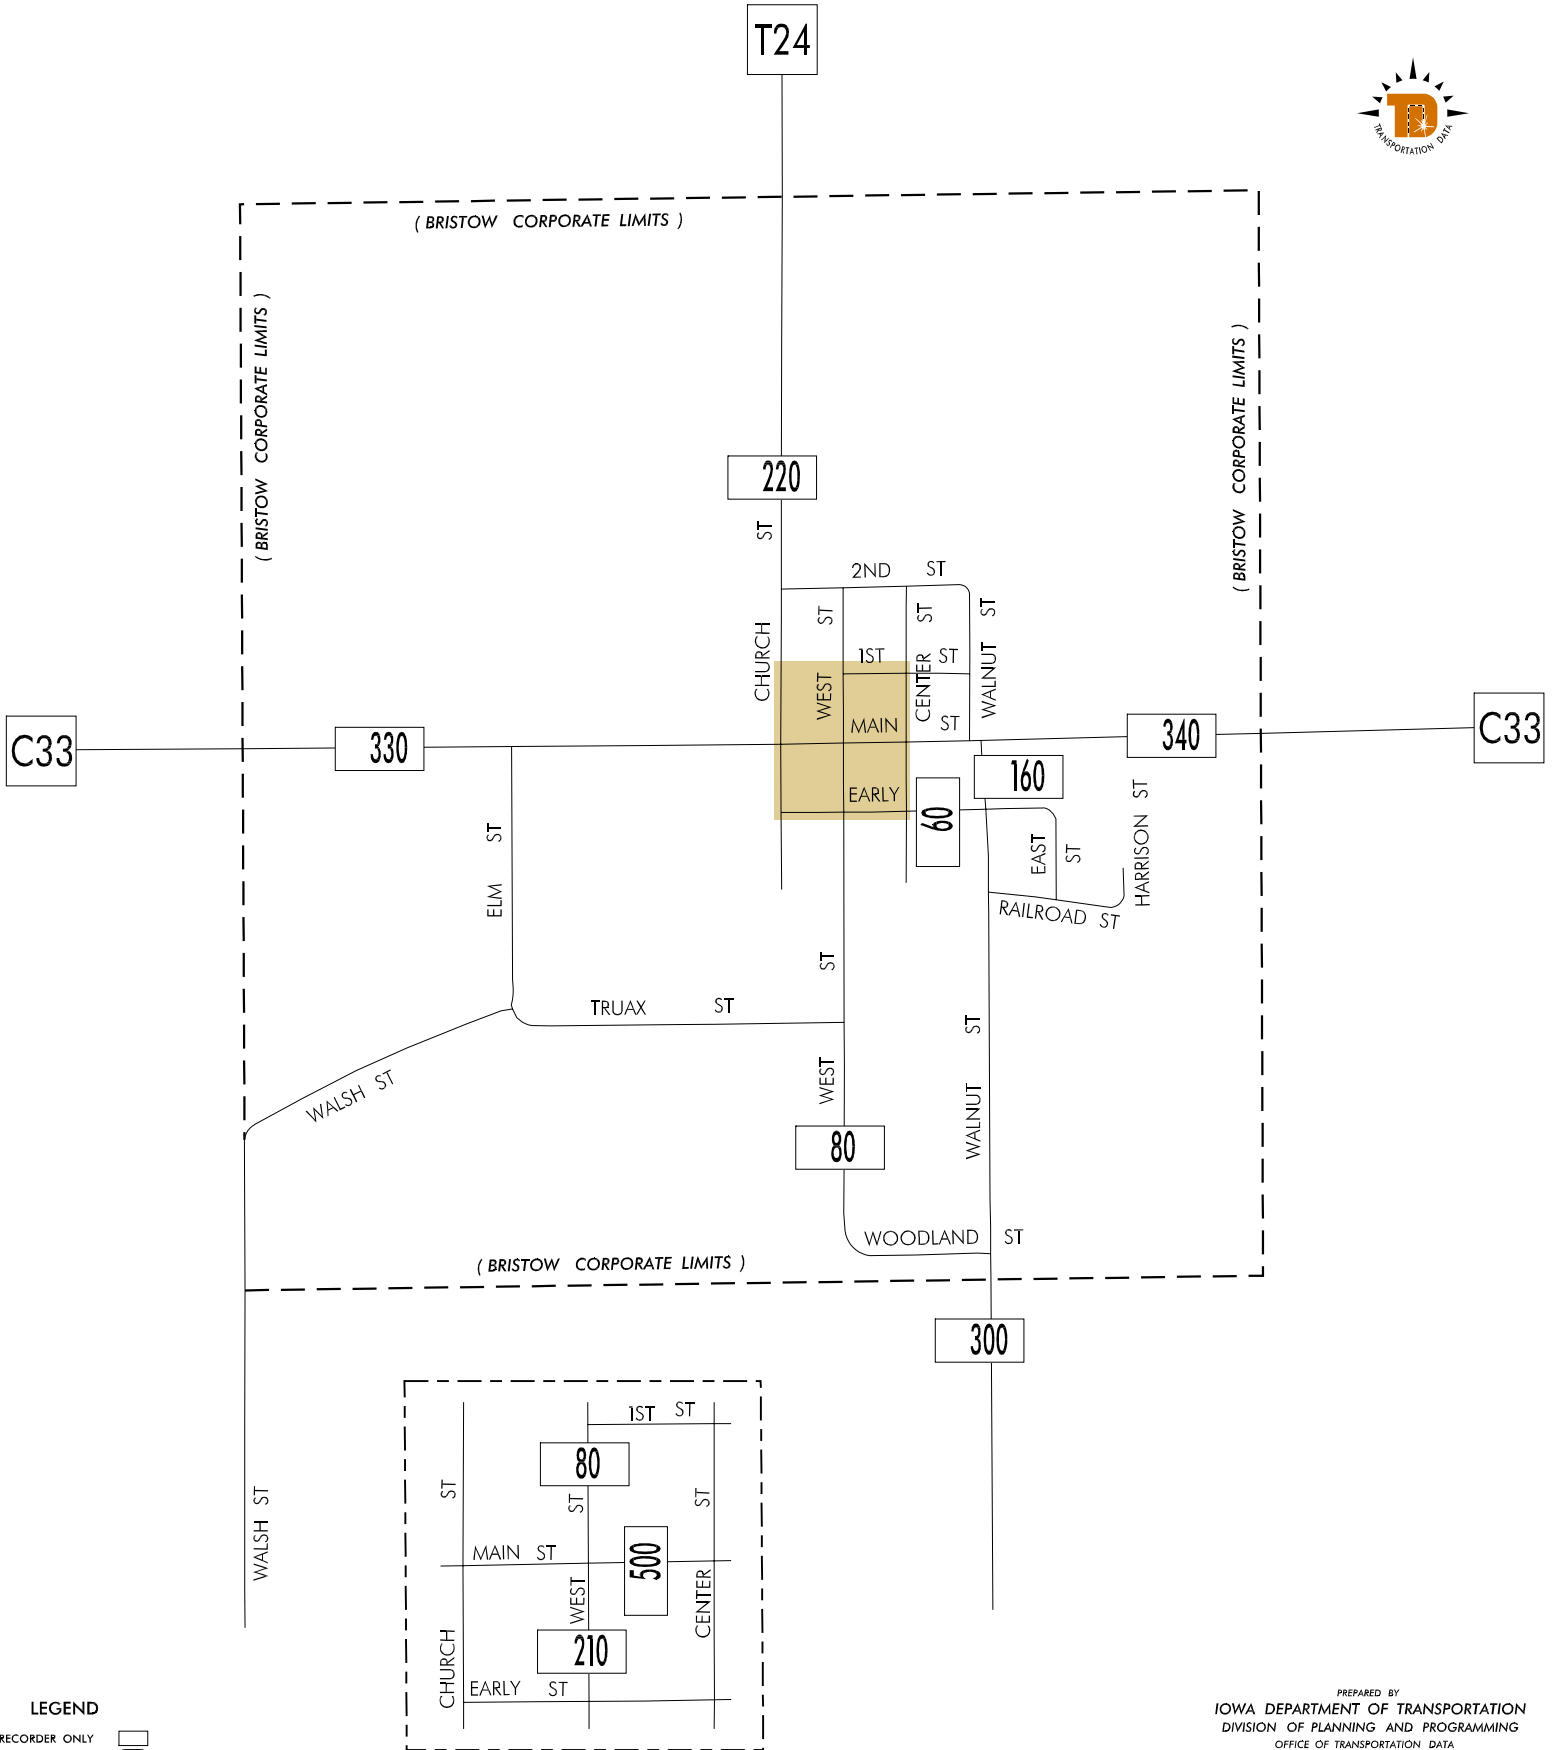

TRAFFIC FLOW MAP OF

BRISTOW

BUTLER COUNTY

2009 ANNUAL AVERAGE DAILY TRAFFIC

LEGEND
 RECORDER ONLY
 MANUAL COUNT