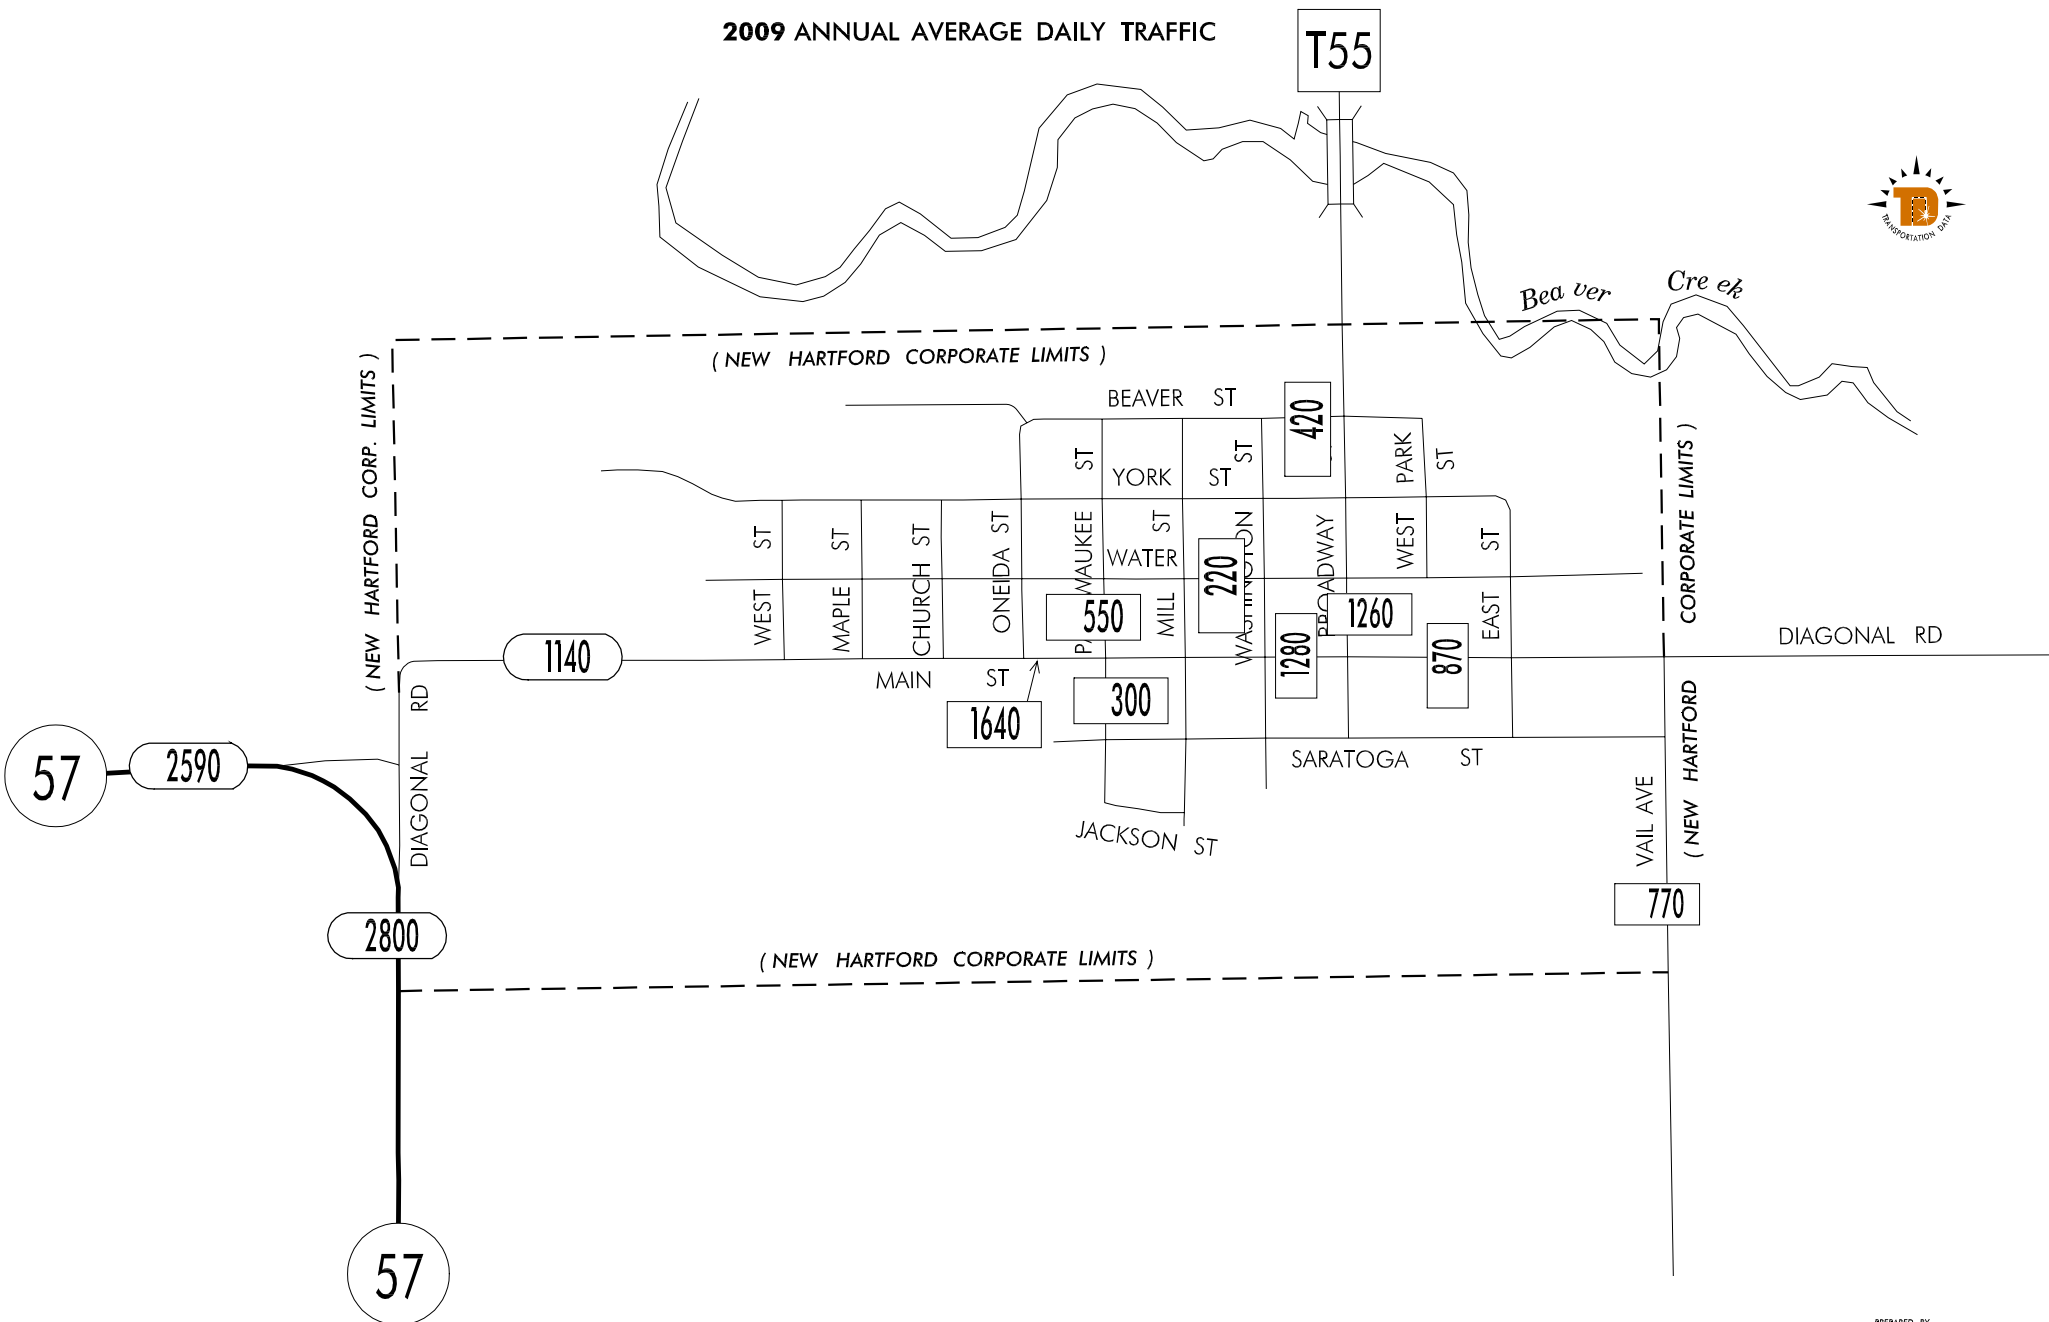

TRAFFIC FLOW MAP OF
NEW HARTFORD
BUTLER COUNTY

2009 ANNUAL AVERAGE DAILY TRAFFIC

LEGEND
 RECORDER ONLY
 MANUAL COUNT