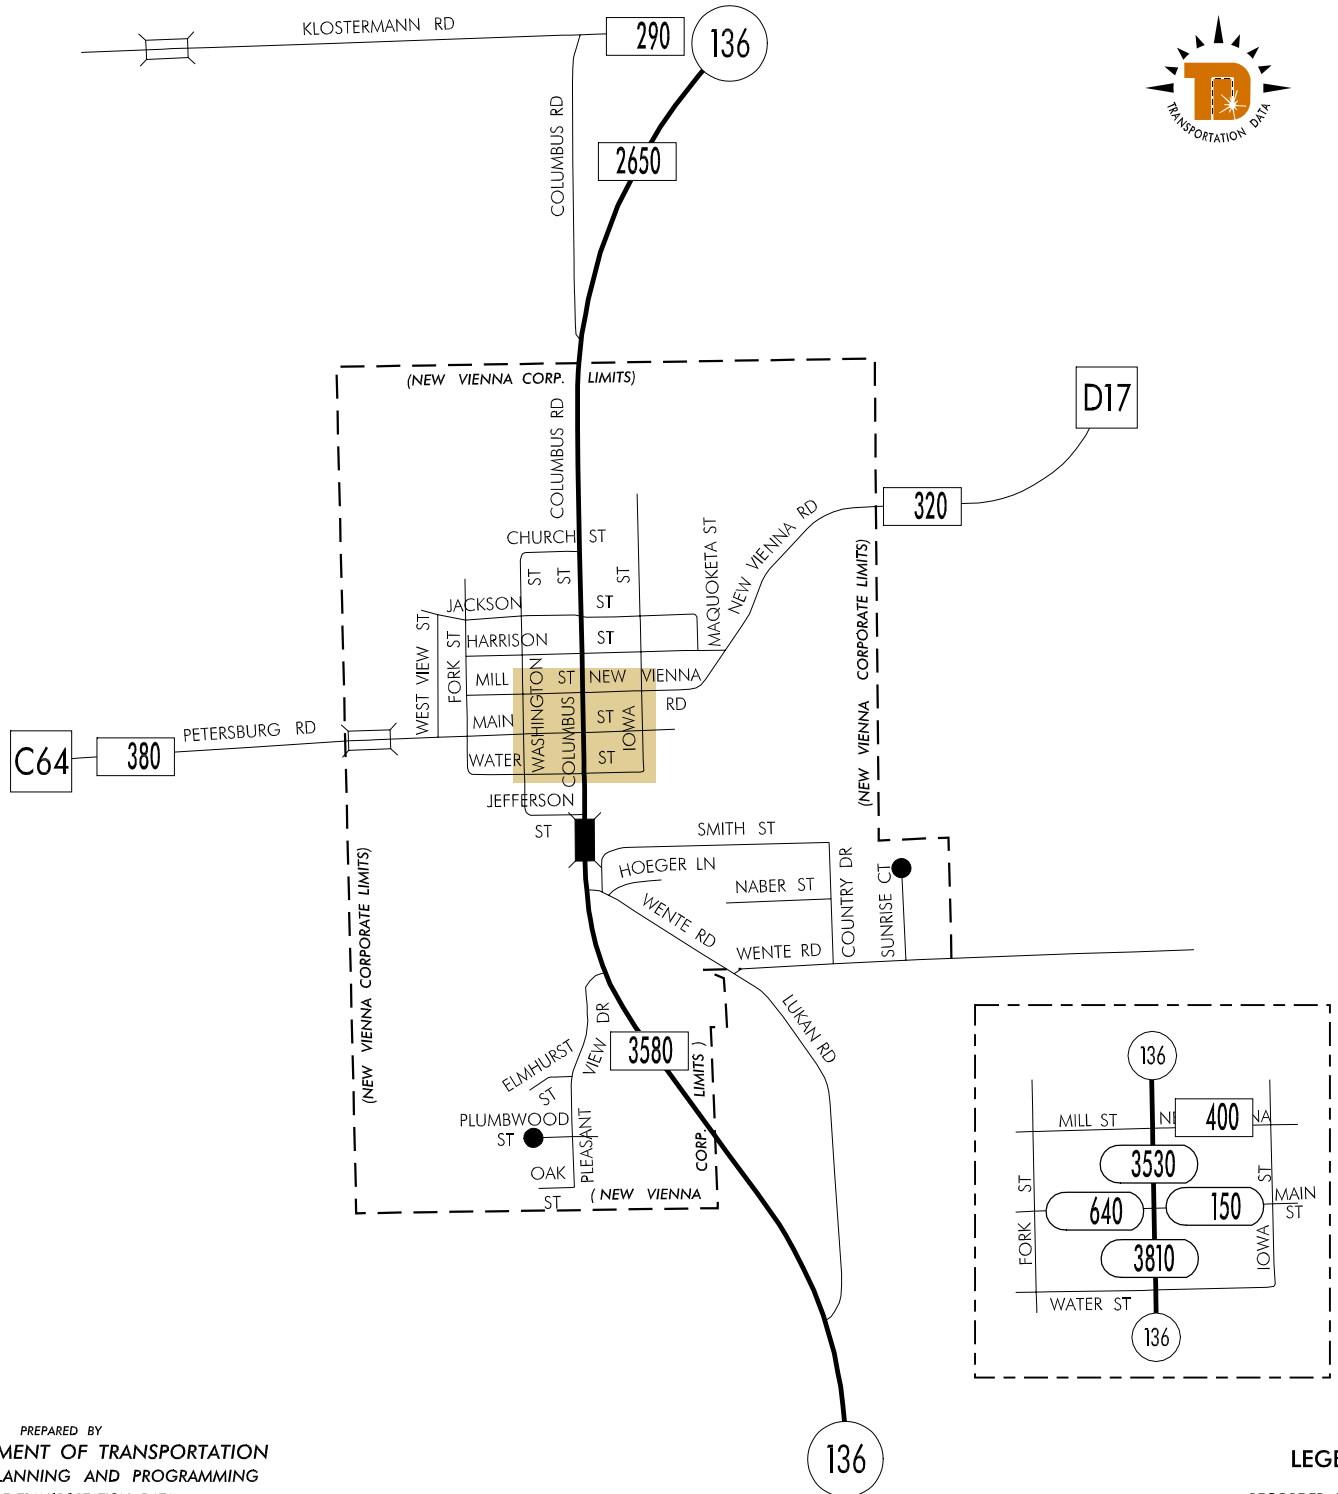

TRAFFIC FLOW MAP OF

NEW VIENNA

DUBUQUE COUNTY

2009 ANNUAL AVERAGE DAILY TRAFFIC

LEGEND

- RECORDER ONLY
- MANUAL COUNT