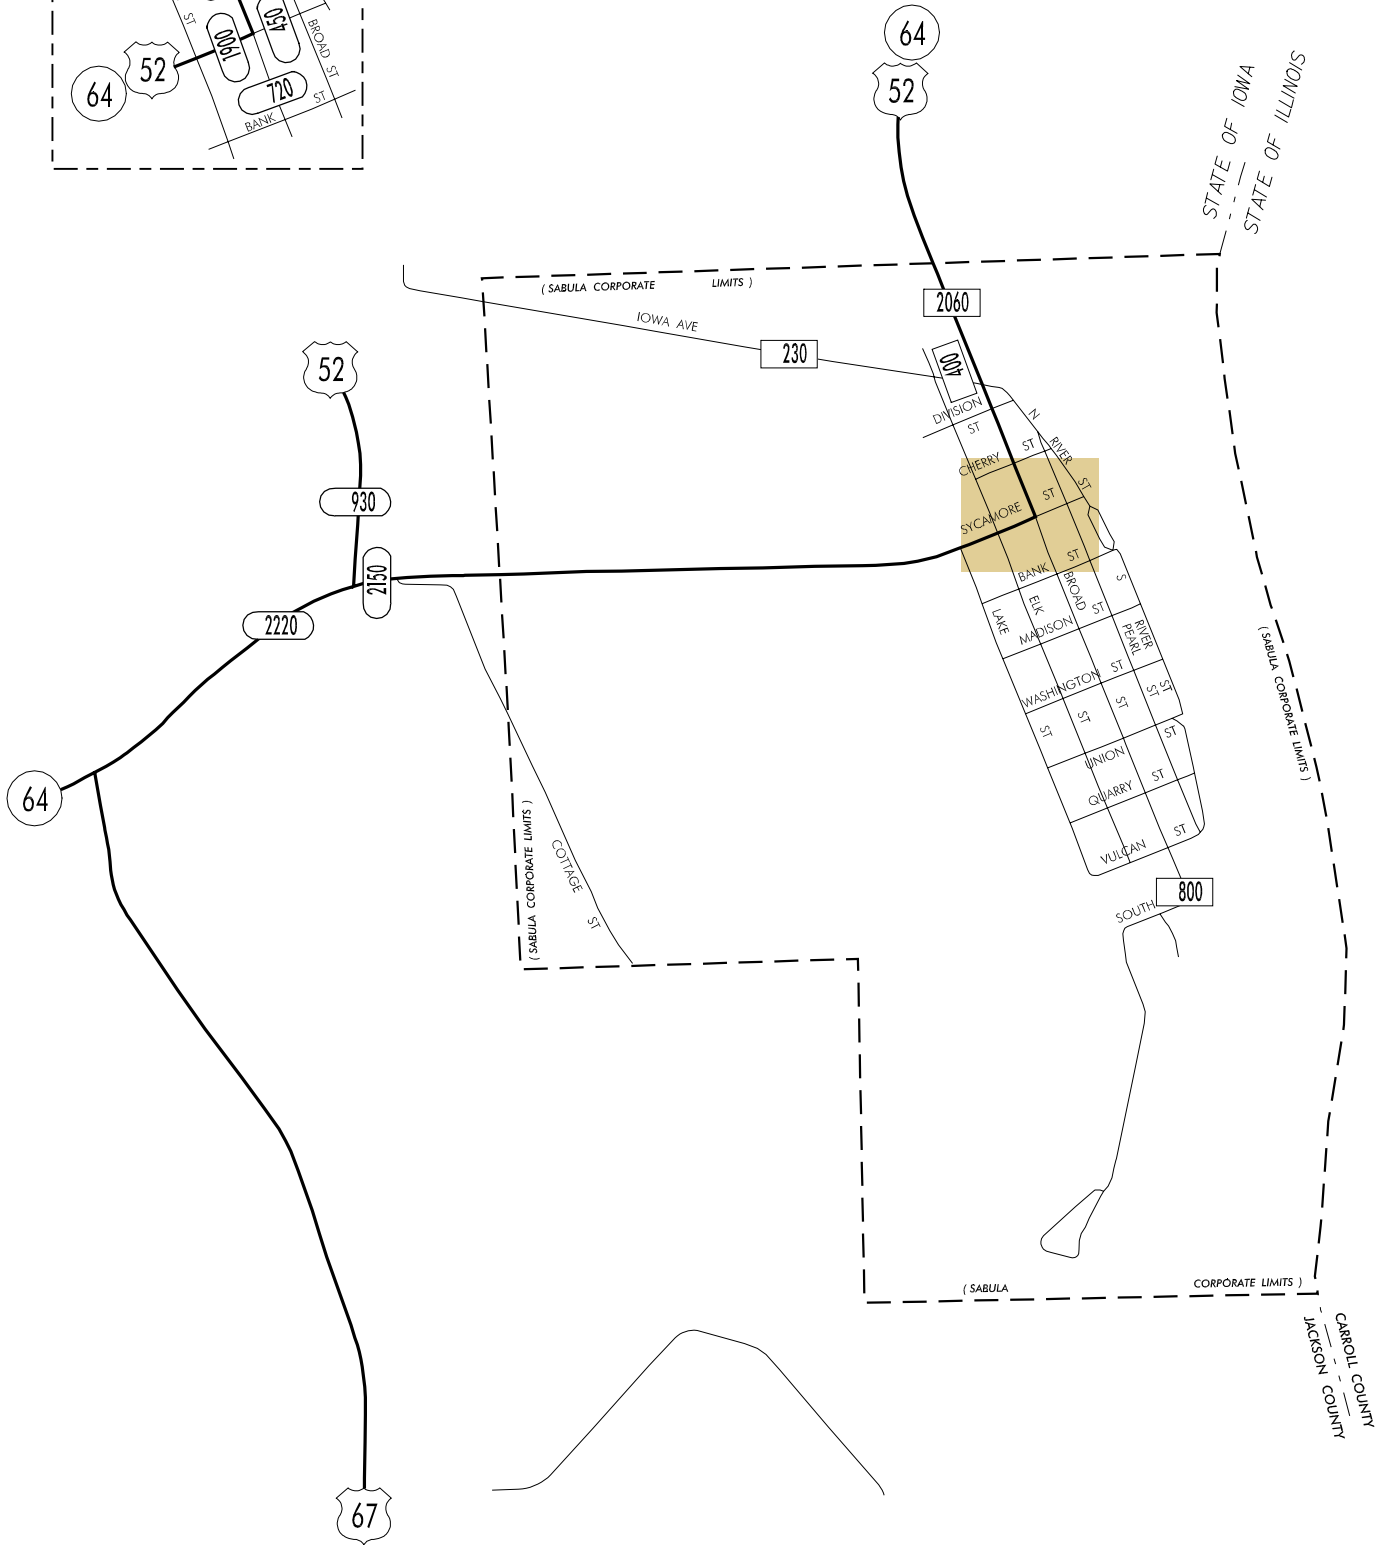

TRAFFIC FLOW MAP OF

SABULA

JACKSON COUNTY

2009 ANNUAL AVERAGE DAILY TRAFFIC

PREPARED BY

LEGEND

RECORDER ONLY
 MANUAL COUNT