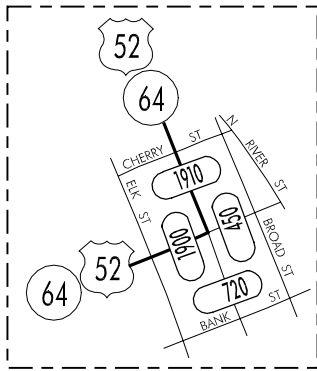

TRAFFIC FLOW MAP OF

SABULA

JACKSON COUNTY

2009 ANNUAL AVERAGE DAILY TRAFFIC

PREPARED BY

LEGEND

RECORDER ONLY
 MANUAL COUNT