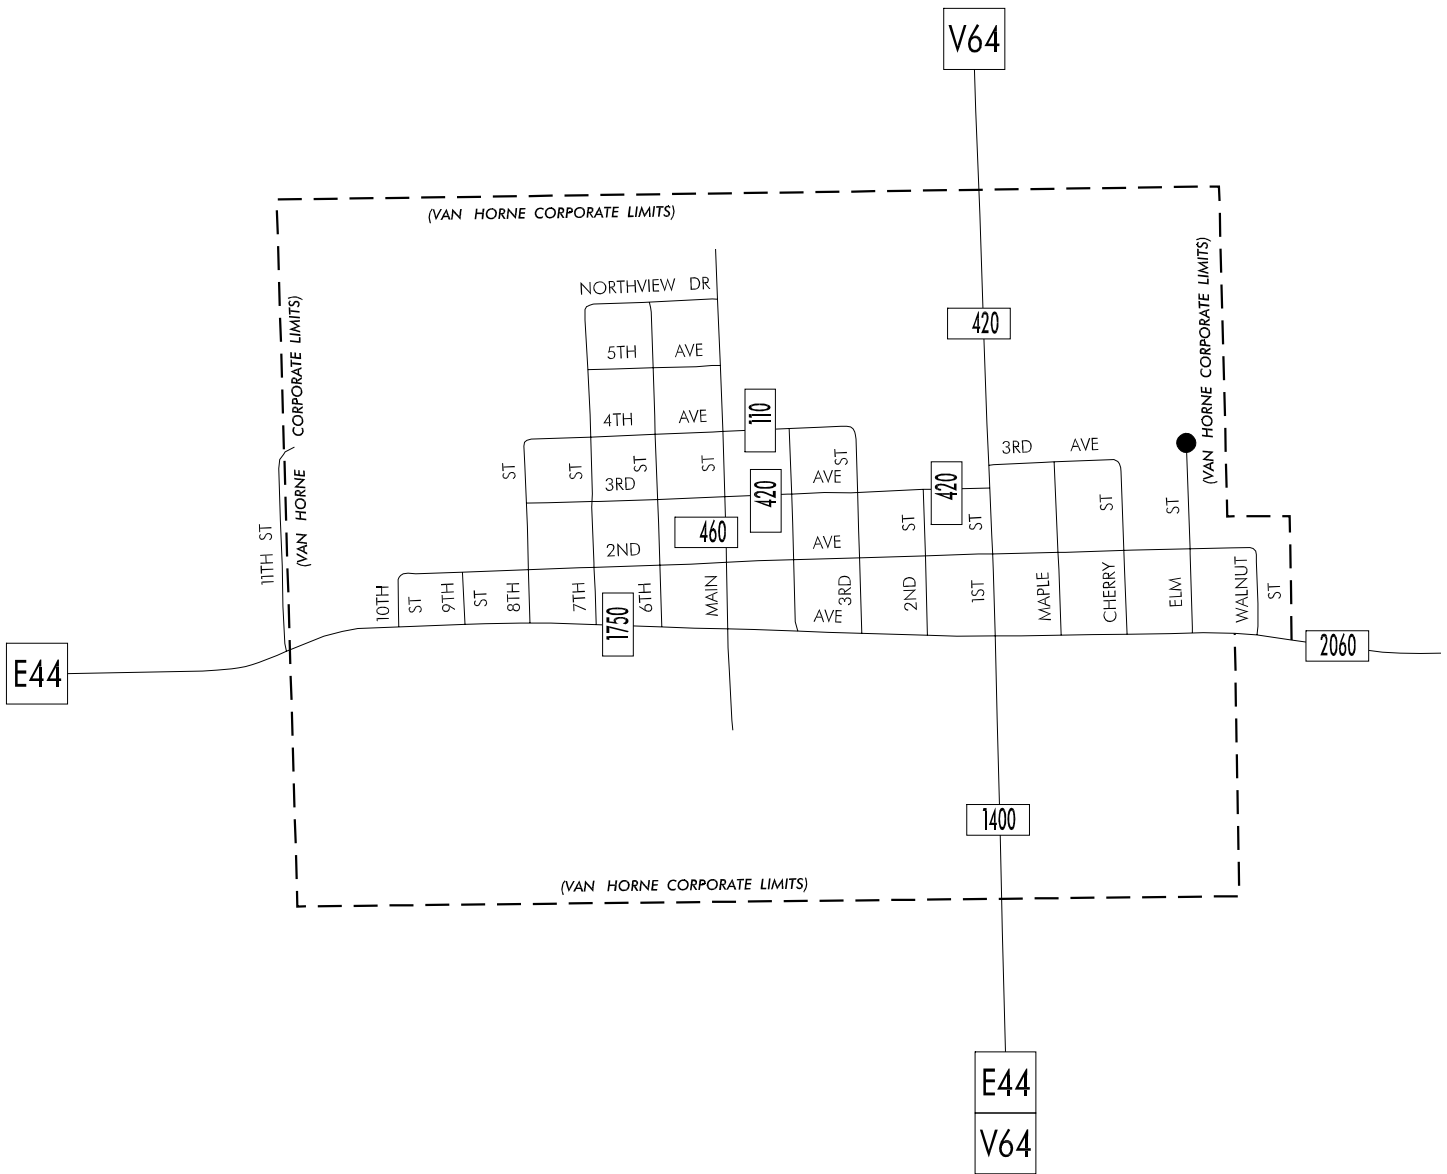

TRAFFIC FLOW MAP OF

VAN HORNE

BENTON COUNTY

2009 ANNUAL AVERAGE DAILY TRAFFIC

PREPARED BY

LEGEND

RECORDER ONLY
 MANUAL COUNT