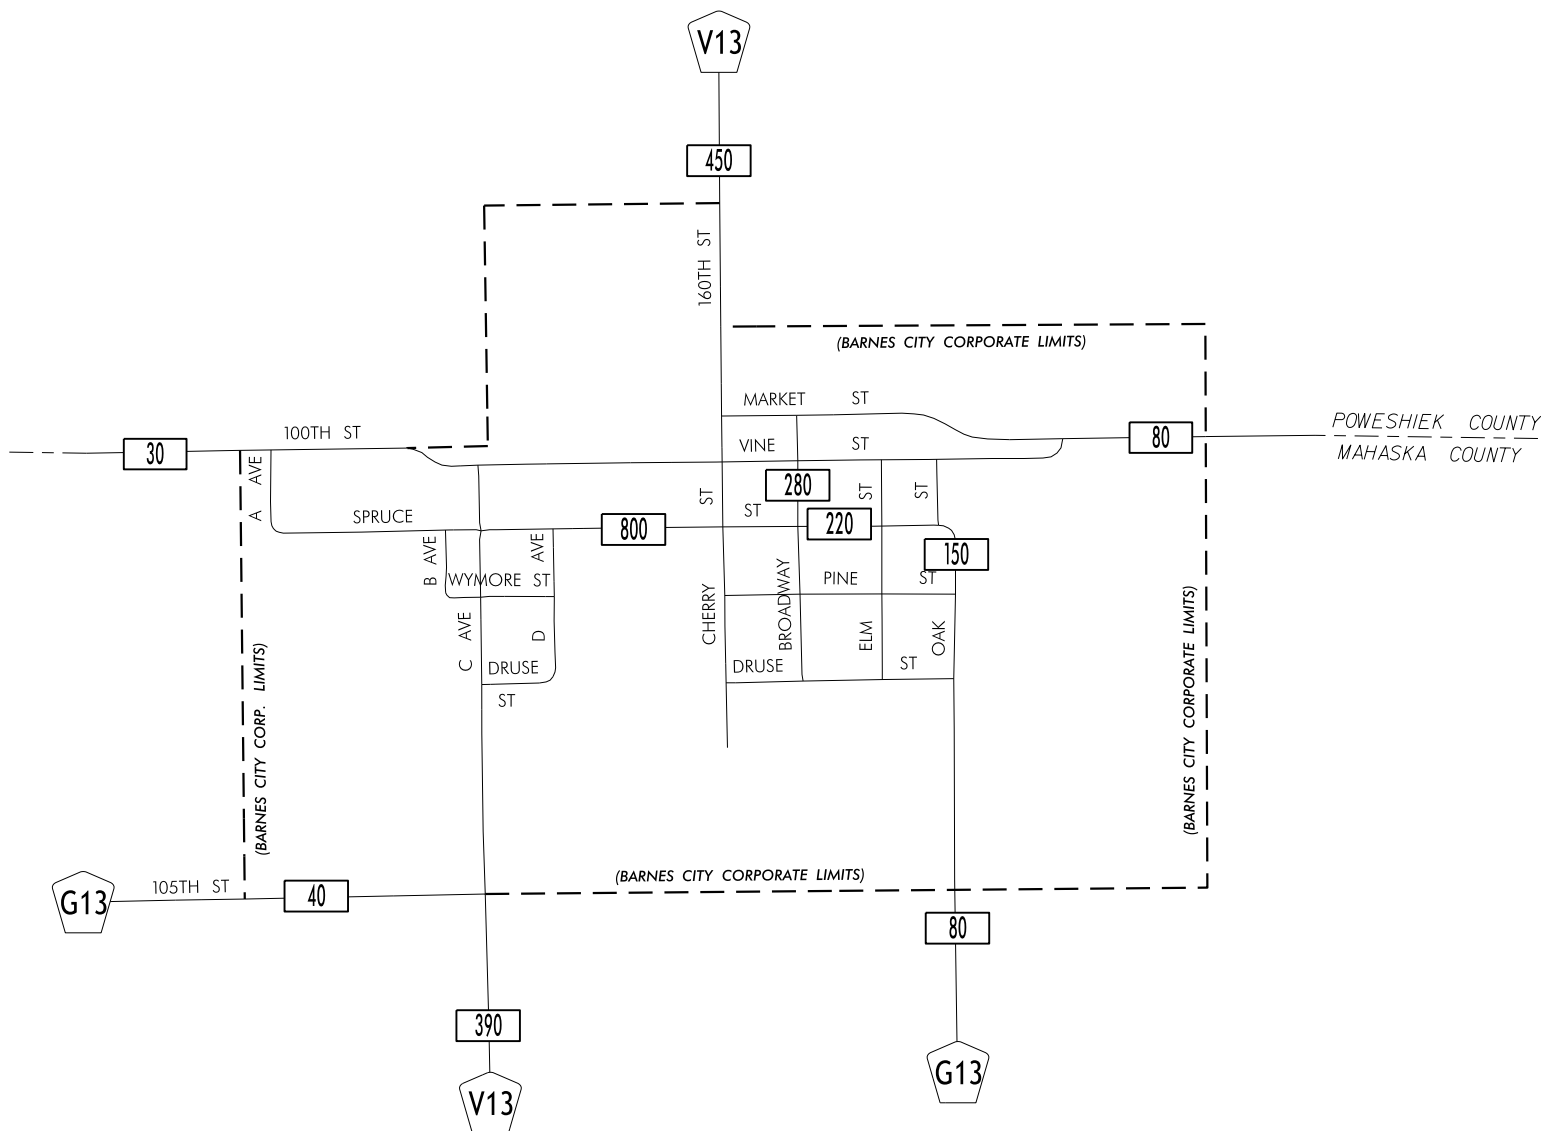

BARNES CITY

MAHASKA COUNTY

2010 ANNUAL AVERAGE DAILY TRAFFIC

PREPARED BY

IOWA DEPARTMENT OF TRANSPORTATION
DIVISION OF PLANNING AND PROGRAMMING

OFFICE OF TRANSPORTATION DATA

PHONE (515) 239-1289

LEGEND

RECORDER ONLY

MANUAL COUNT