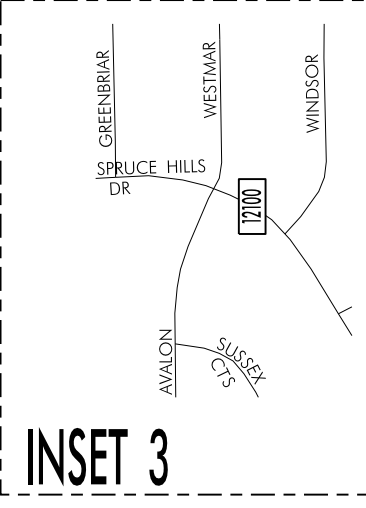

TRAFFIC FLOW MAP OF

BETTENDORF B

SCOTT COUNTY

2010 ANNUAL AVERAGE DAILY TRAFFIC

* REVISED 9 /2011

** REVISED 10 /2013

*** REVISED 9 /2014

LEGEND

RECORDER ONLY
 MANUAL COUNT