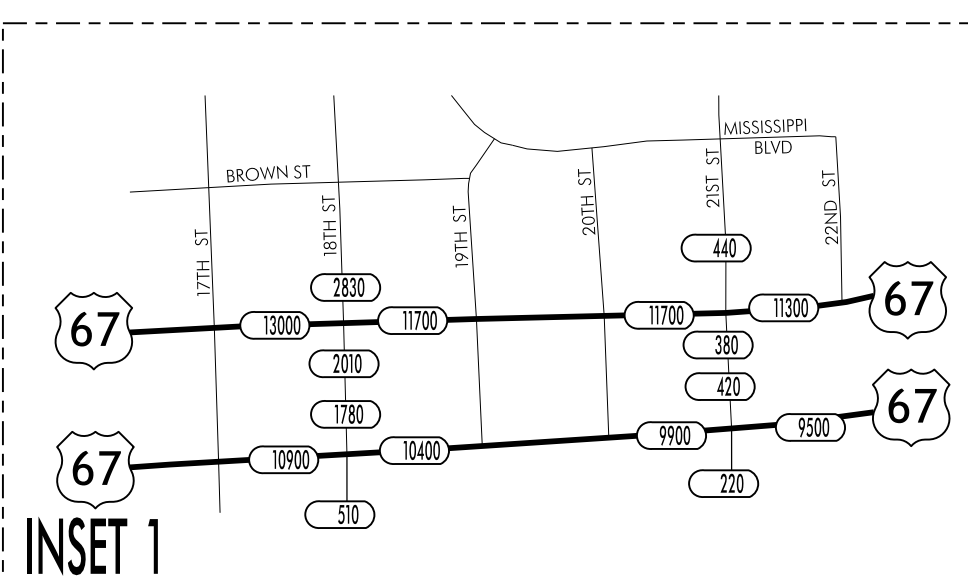

TRAFFIC FLOW MAP OF

BETTENDORF B

SCOTT COUNTY

2010 ANNUAL AVERAGE DAILY TRAFFIC

* REVISED 9 /2011

** REVISED 10 /2013

*** REVISED 9 /2014

LEGEND

RECORDER ONLY
 MANUAL COUNT