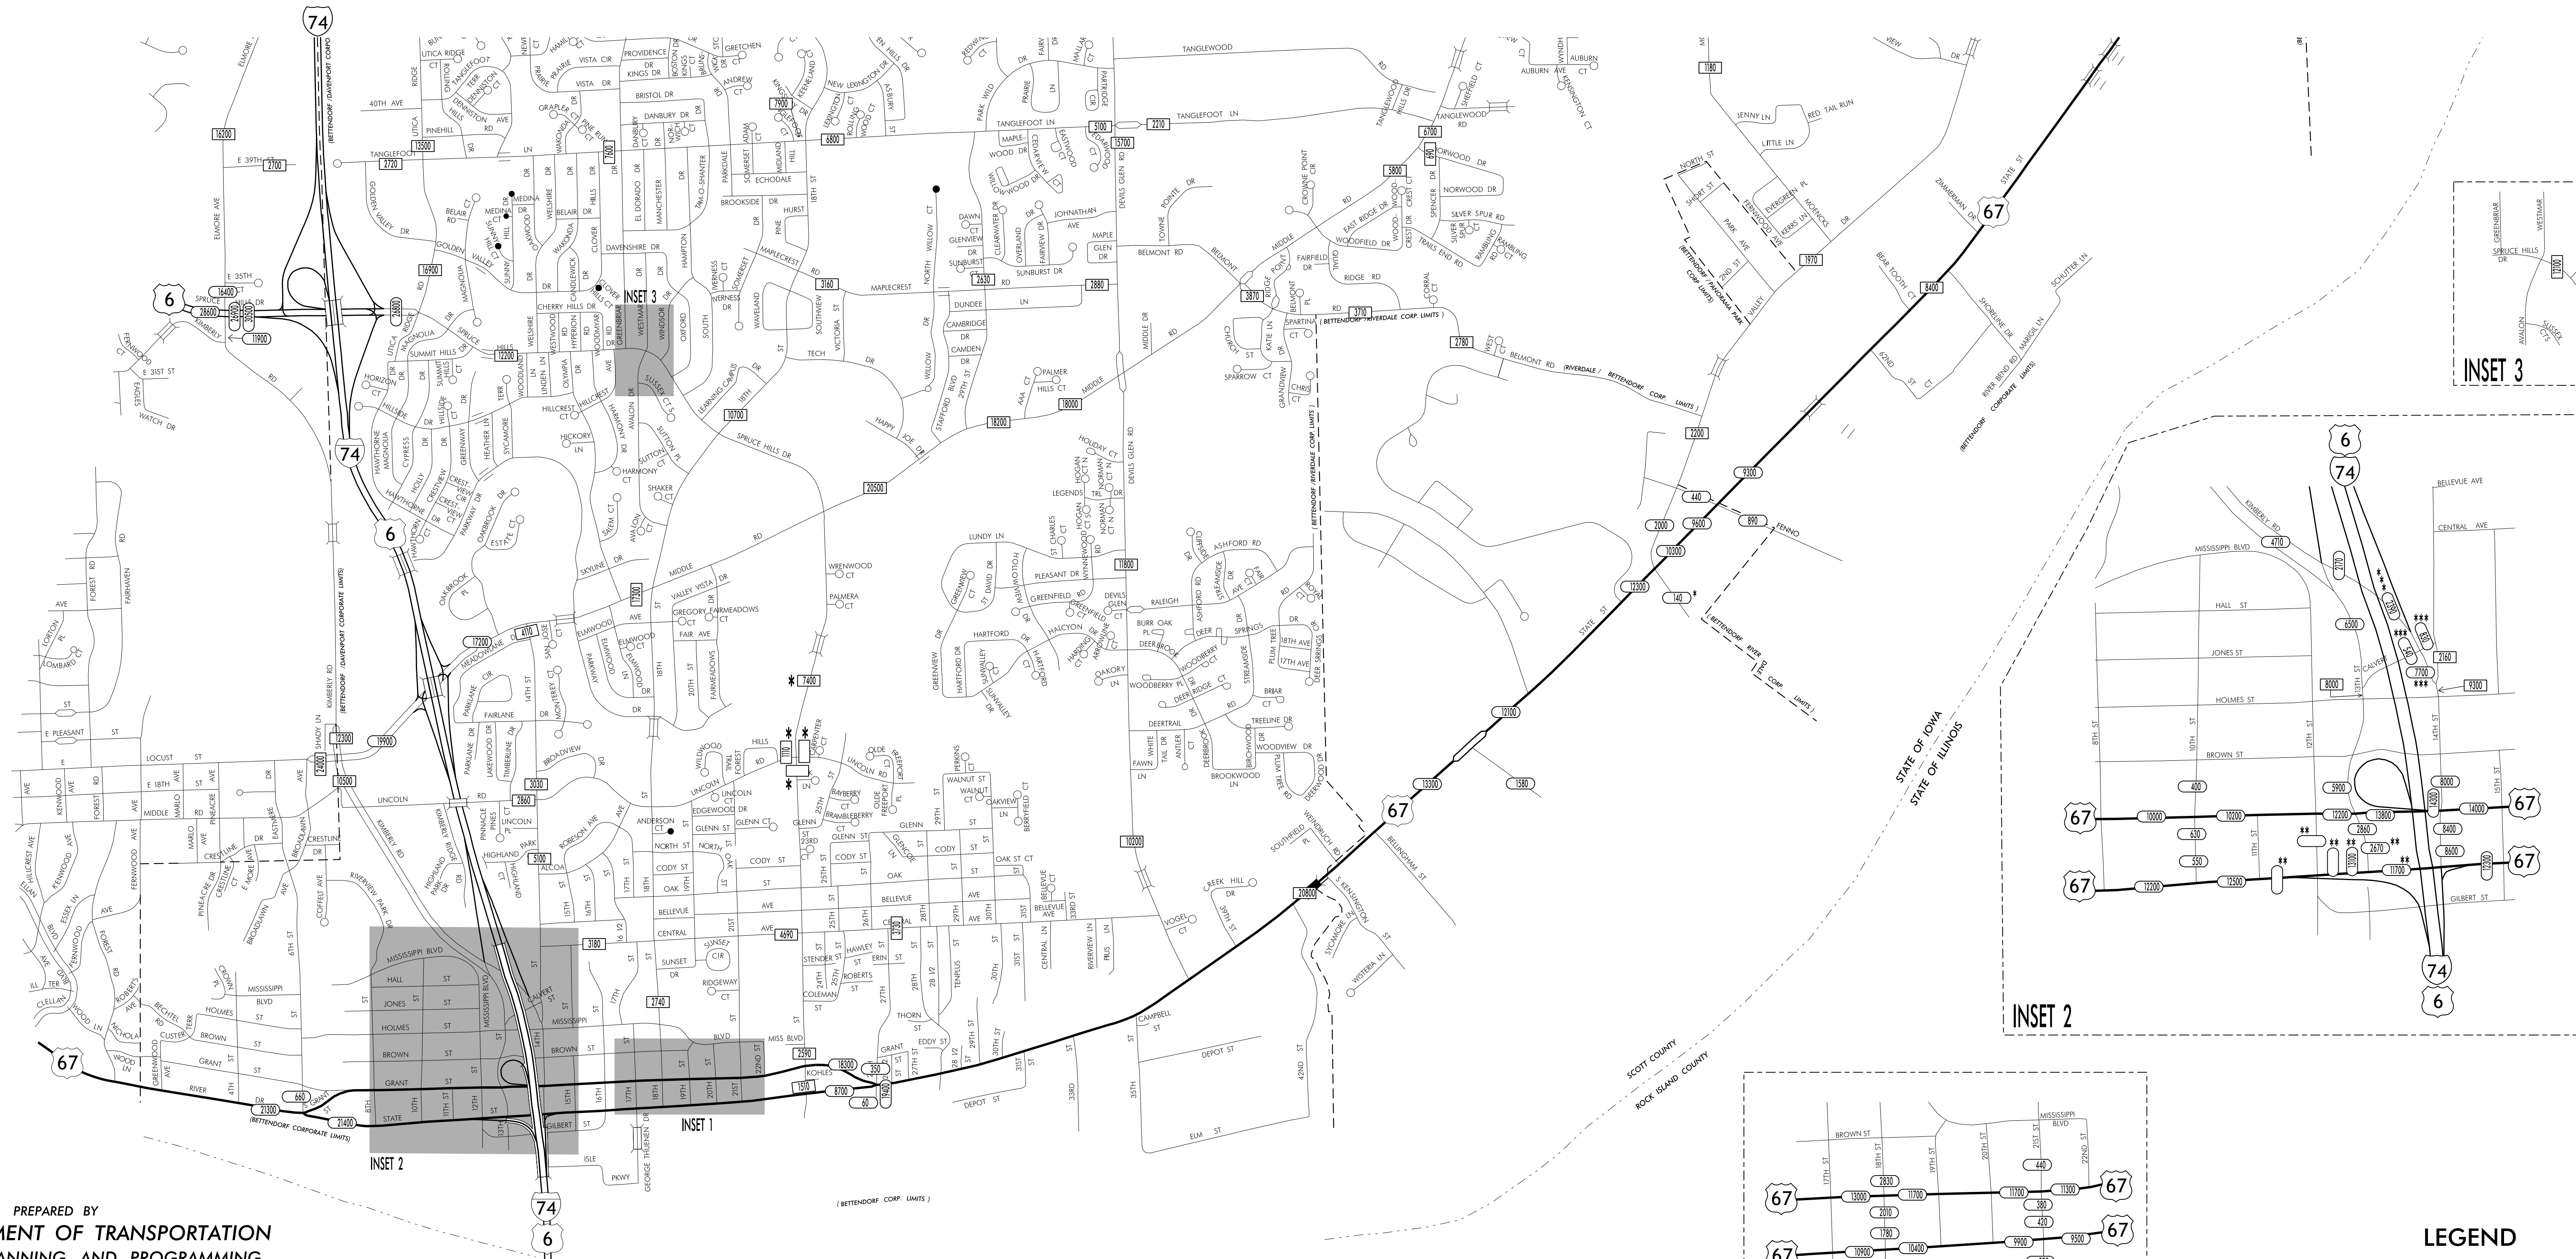

TRAFFIC FLOW MAP OF

BETTENDORF B

SCOTT COUNTY

2010 ANNUAL AVERAGE DAILY TRAFFIC

* REVISED 9 /2011

** REVISED 10 /2013

*** REVISED 9 /2014

LEGEND

RECORDER ONLY
 MANUAL COUNT