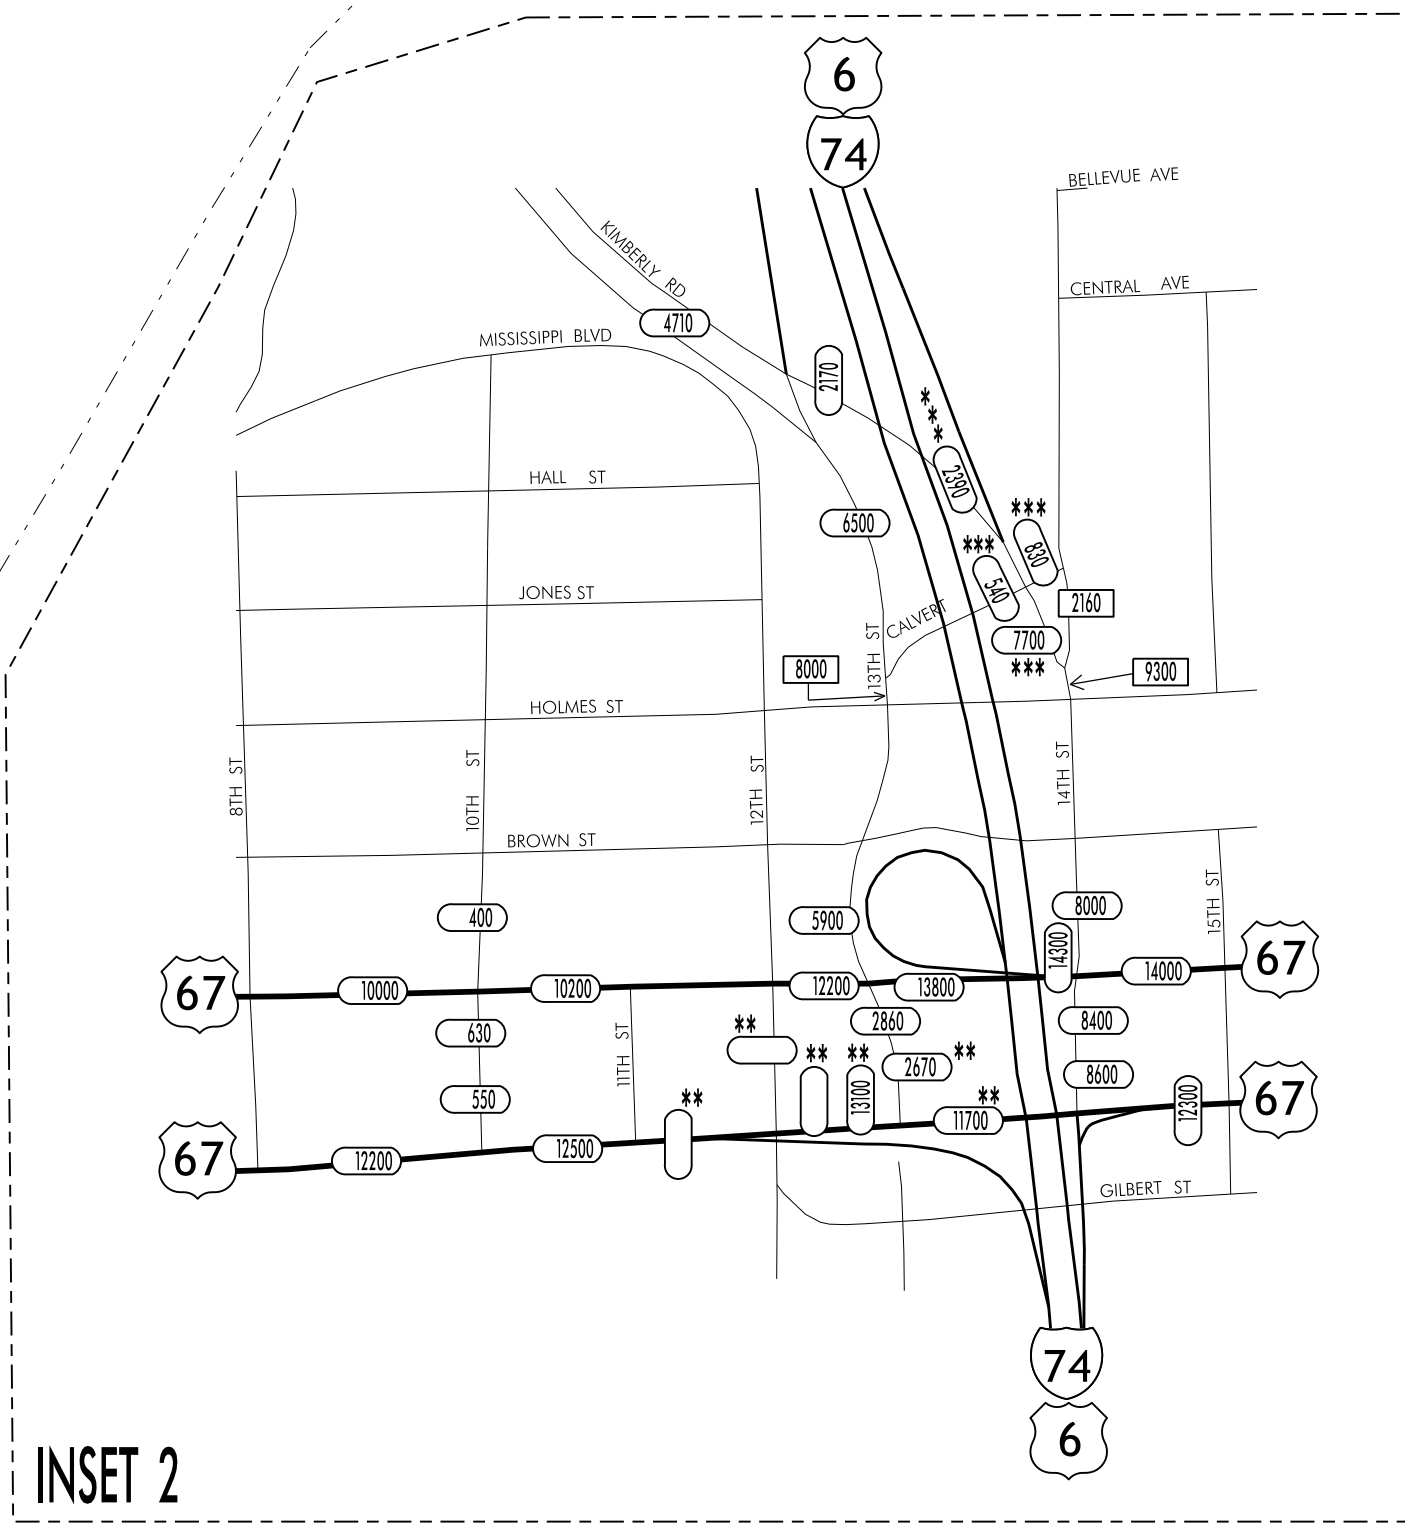

TRAFFIC FLOW MAP OF

BETTENDORF B

SCOTT COUNTY

2010 ANNUAL AVERAGE DAILY TRAFFIC

* REVISED 9 /2011

** REVISED 10 /2013

*** REVISED 9 /2014

LEGEND

RECORDER ONLY
 MANUAL COUNT