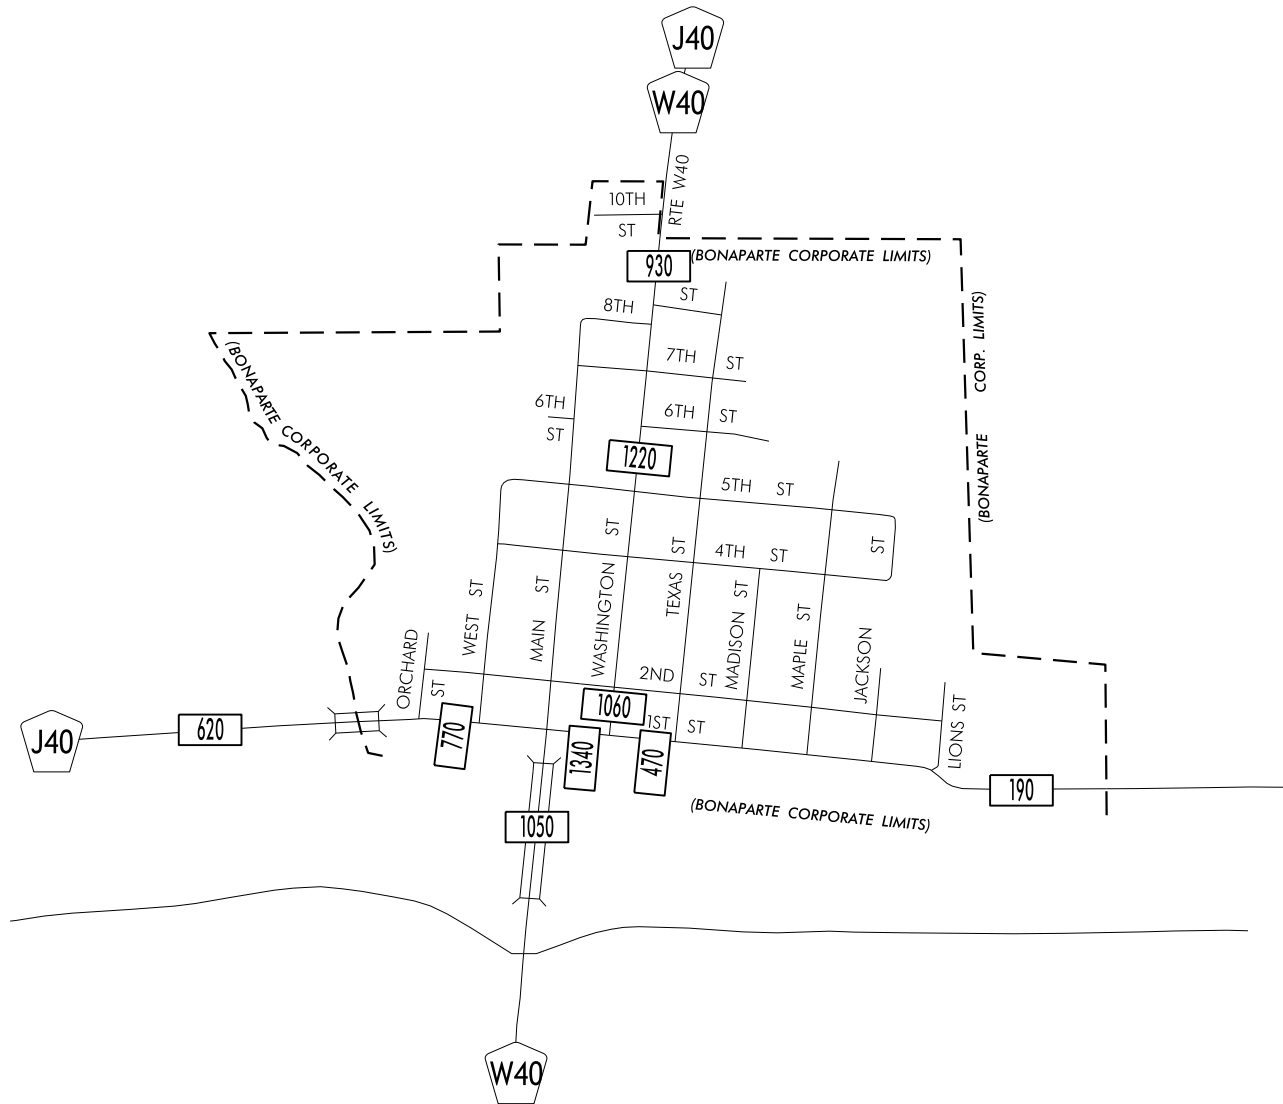

# TRAFFIC FLOW MAP OF BONAPARTE

## VAN BUREN COUNTY

### 2010 ANNUAL AVERAGE DAILY TRAFFIC

PREPARED BY

IOWA DEPARTMENT OF TRANSPORTATION  
DIVISION OF PLANNING AND PROGRAMMING

OFFICE OF TRANSPORTATION DATA

PHONE (515) 239-1289

#### LEGEND

RECORDER ONLY  
MANUAL COUNT