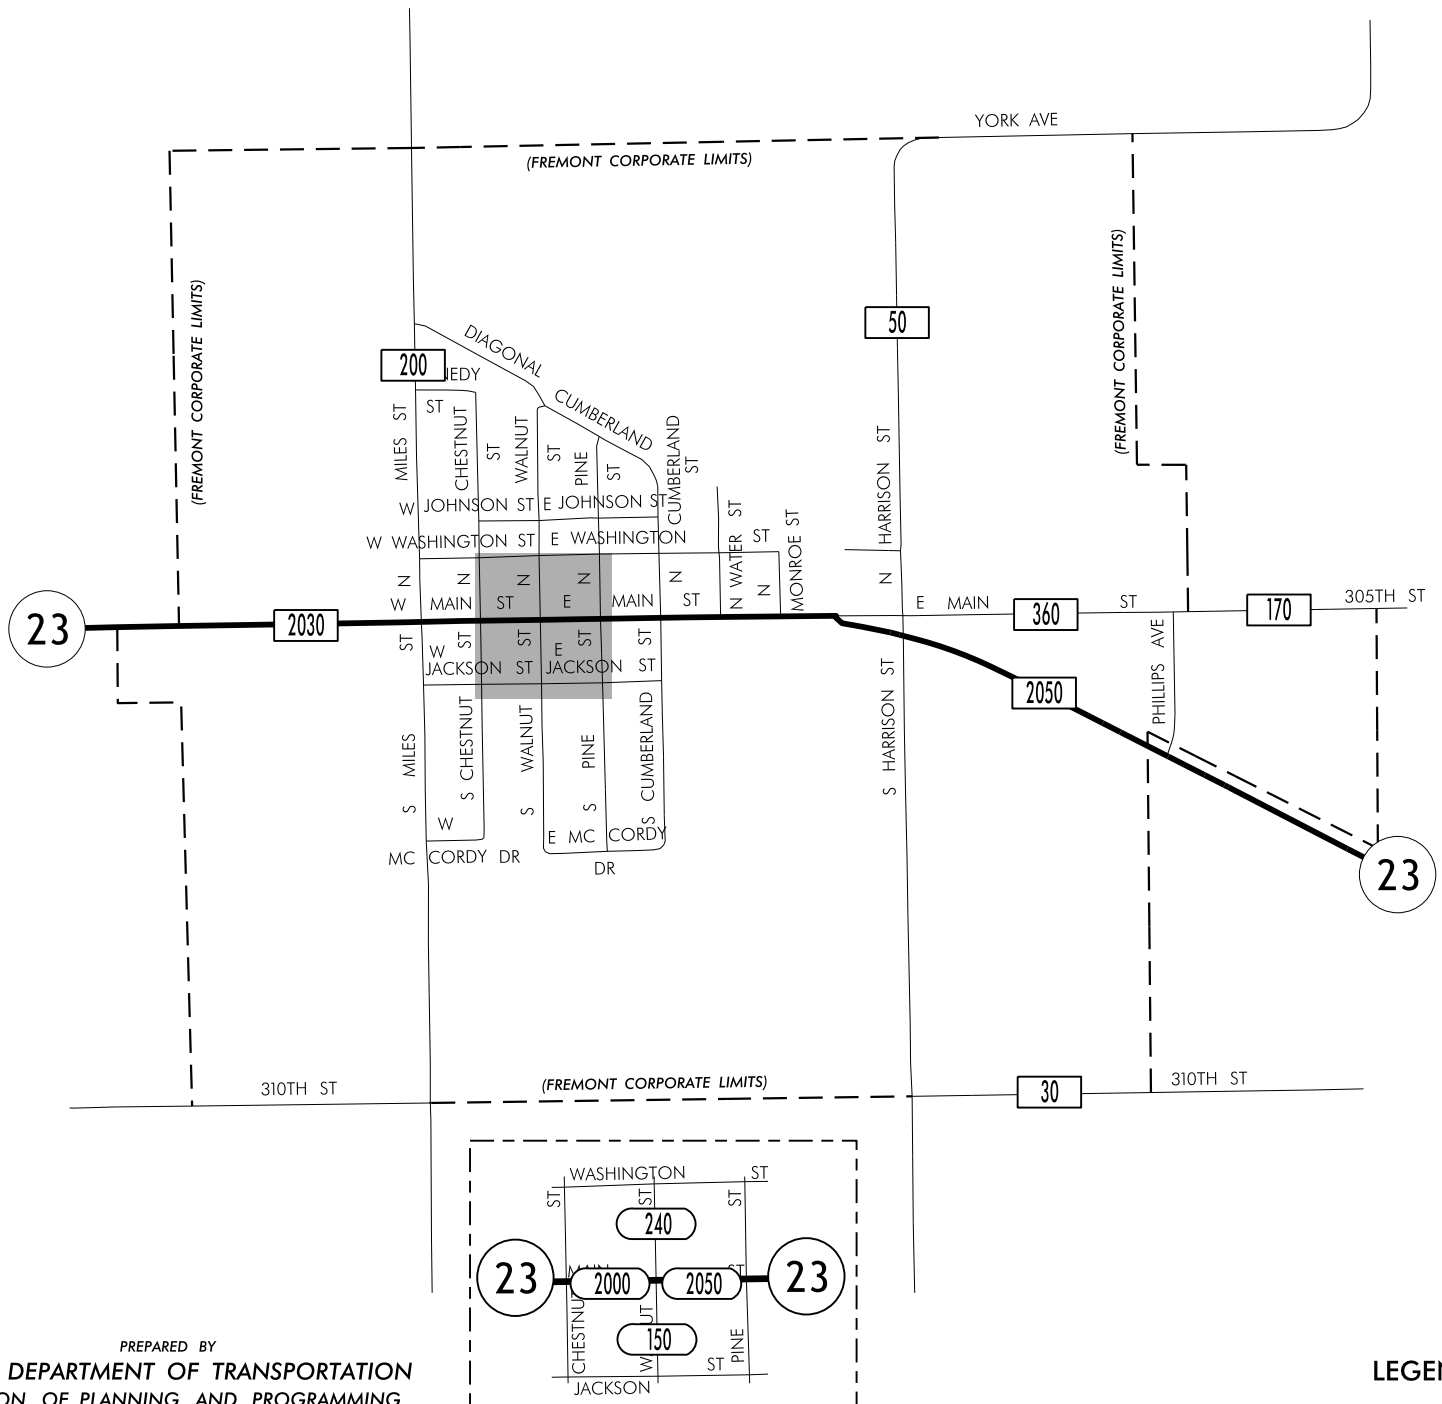

TRAFFIC FLOW MAP OF
FREMONT
MAHASKA COUNTY
2010 ANNUAL AVERAGE DAILY TRAFFIC

LEGEND

- RECORDER ONLY
- MANUAL COUNT