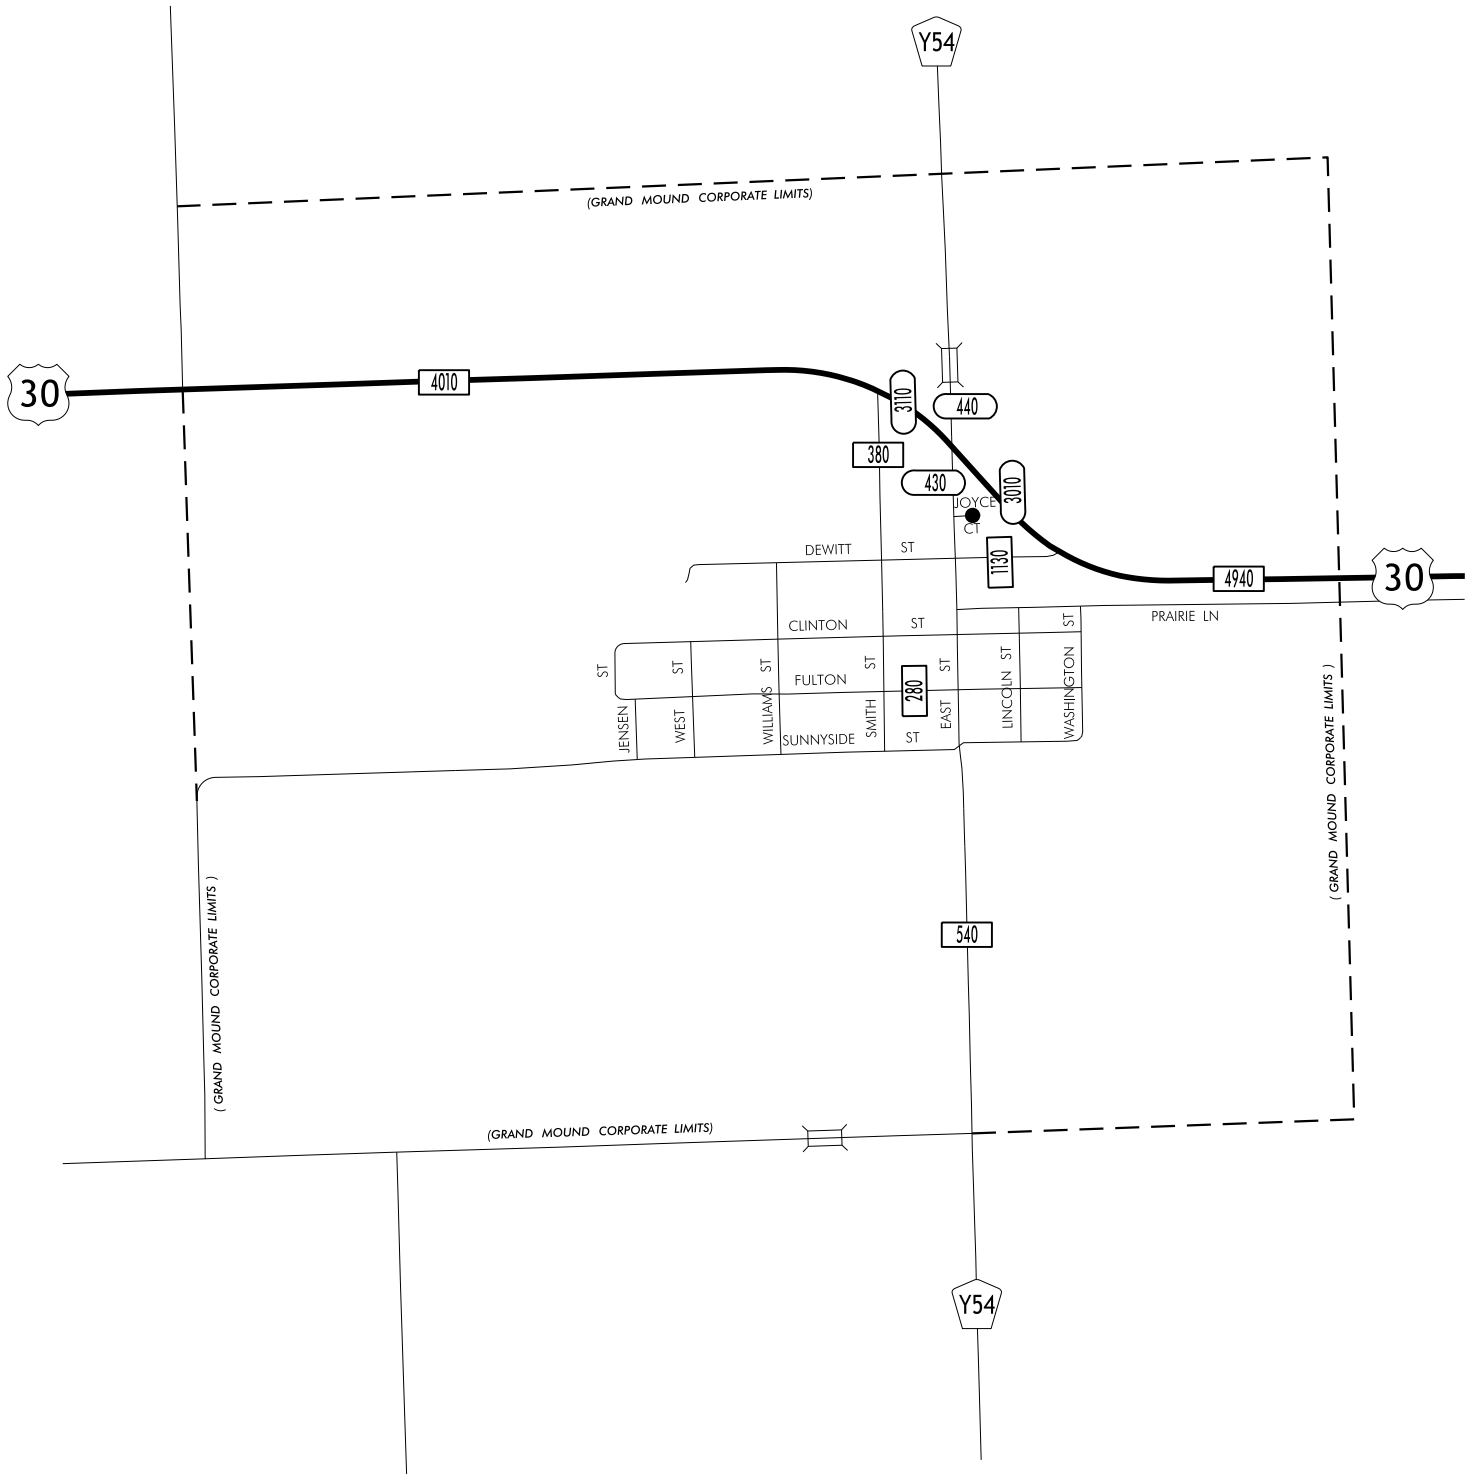

TRAFFIC FLOW MAP OF
GRAND MOUND
CLINTON COUNTY
2010 ANNUAL AVERAGE DAILY TRAFFIC

PREPARED BY

LEGEND

RECORDER ONLY 
 MANUAL COUNT 