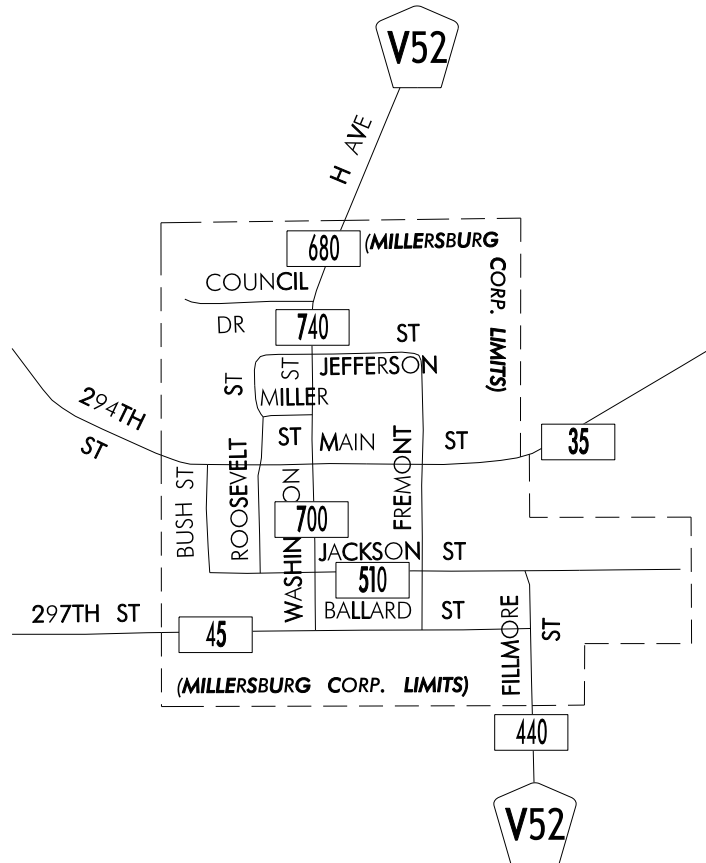

TRAFFIC FLOW MAP OF
MILLERSBURG
IOWA COUNTY
2010 ANNUAL AVERAGE DAILY TRAFFIC

PREPARED BY

LEGEND

RECORDER ONLY
 MANUAL COUNT