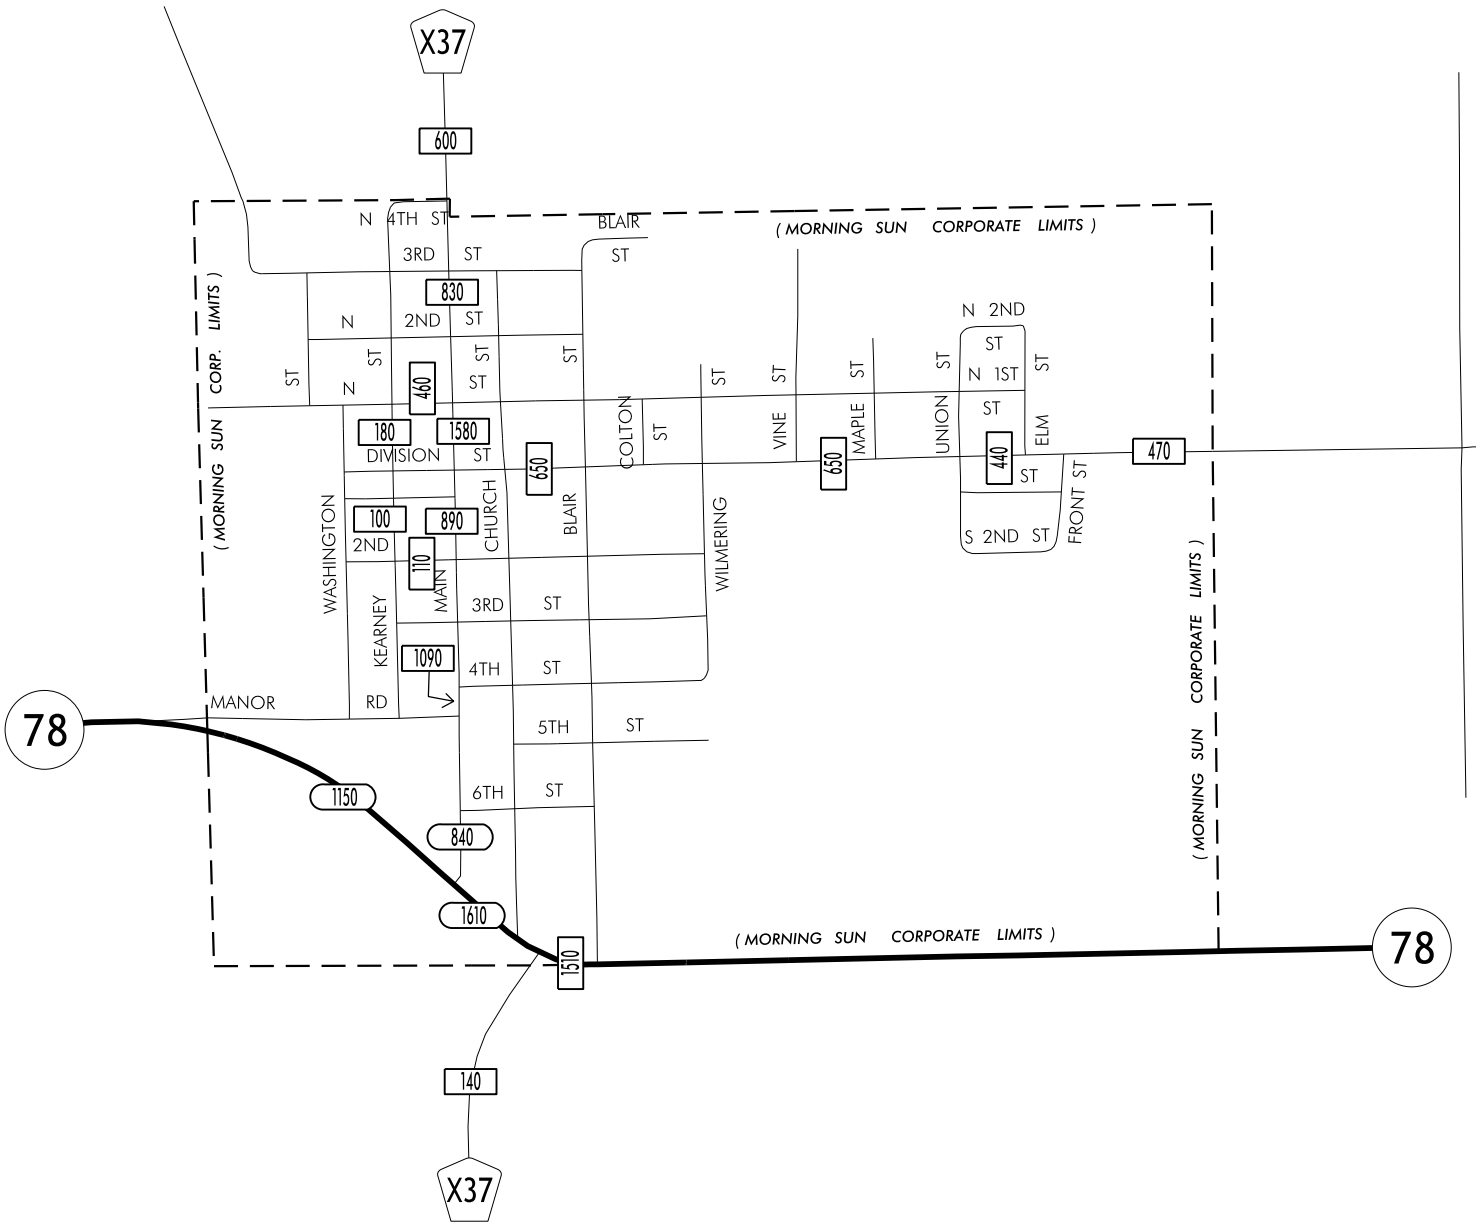

**TRAFFIC FLOW MAP OF
MORNING SUN
LOUISA COUNTY
2010 ANNUAL AVERAGE DAILY TRAFFIC**

LEGEND

RECORDER ONLY 
MANUAL COUNT 