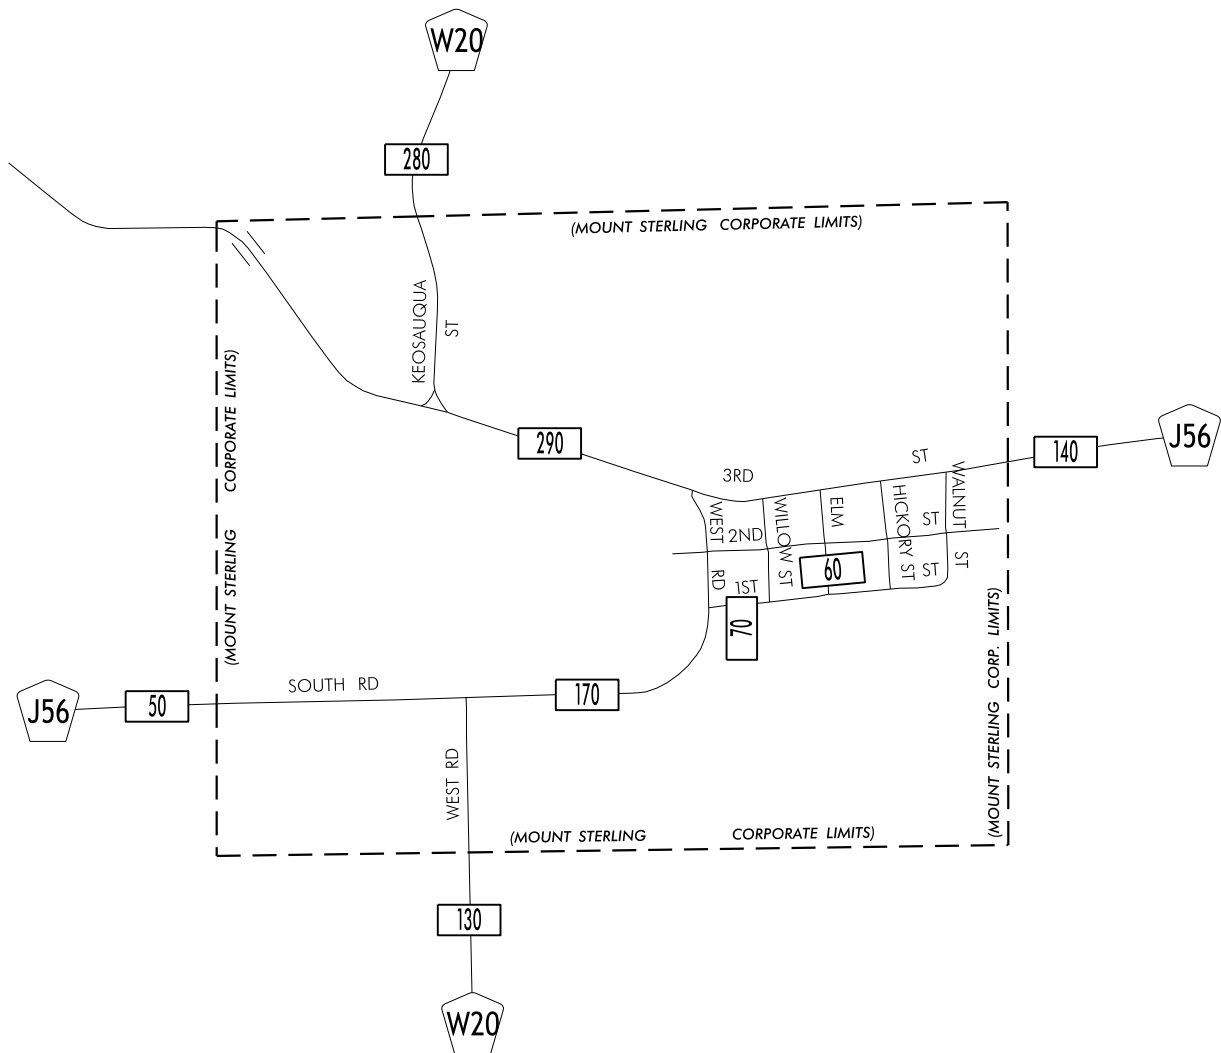

# TRAFFIC FLOW MAP OF MOUNT STERLING VAN BUREN COUNTY

## 2010 ANNUAL AVERAGE DAILY TRAFFIC

PREPARED BY

### LEGEND

RECORDER ONLY  
MANUAL COUNT