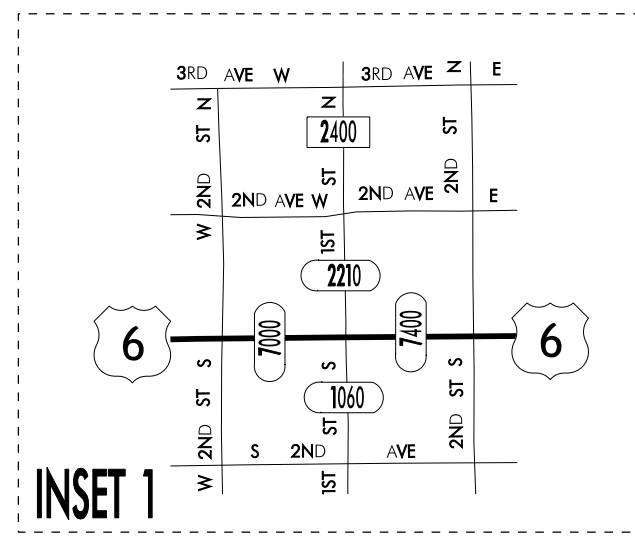

TRAFFIC FLOW MAP OF
NEWTON A
JASPER COUNTY
 2010 ANNUAL AVERAGE DAILY TRAFFIC

TRAFFIC FLOW MAP OF
NEWTON B
JASPER COUNTY
 2010 ANNUAL AVERAGE DAILY TRAFFIC