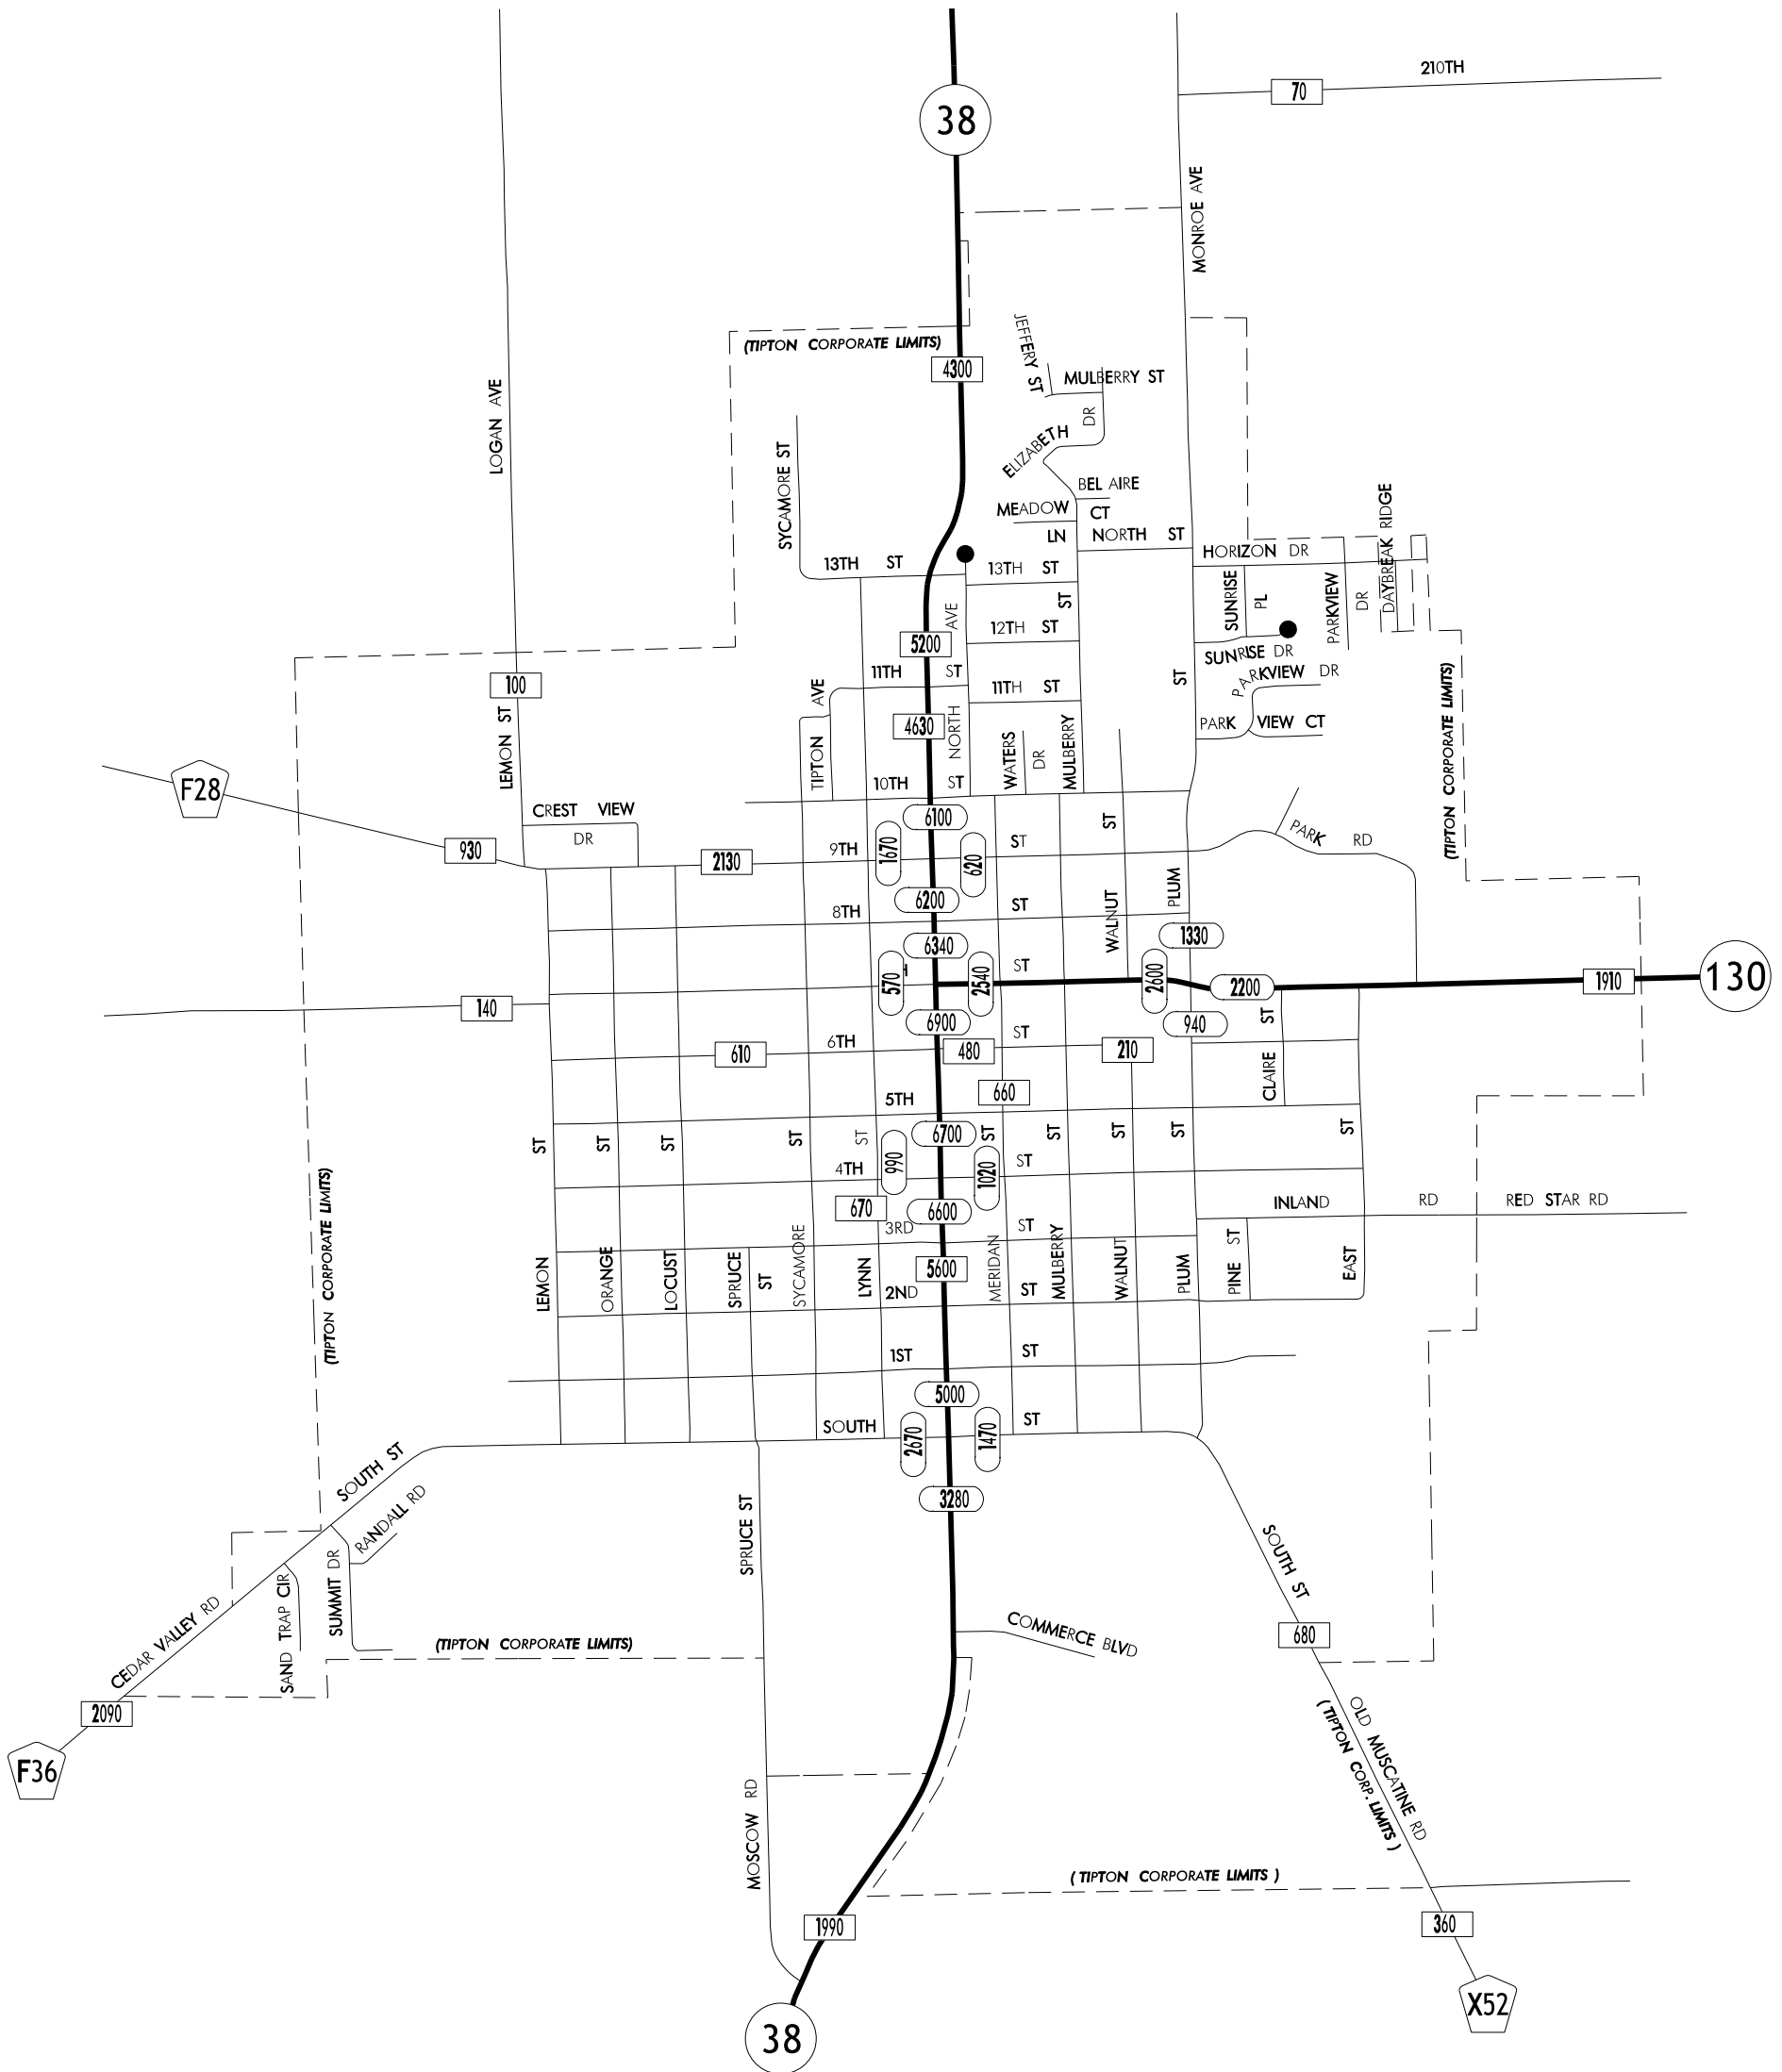

TRAFFIC FLOW MAP OF
TIPTON
CEDAR COUNTY
2010 ANNUAL AVERAGE DAILY TRAFFIC

LEGEND

RECORDER ONLY
 MANUAL COUNT