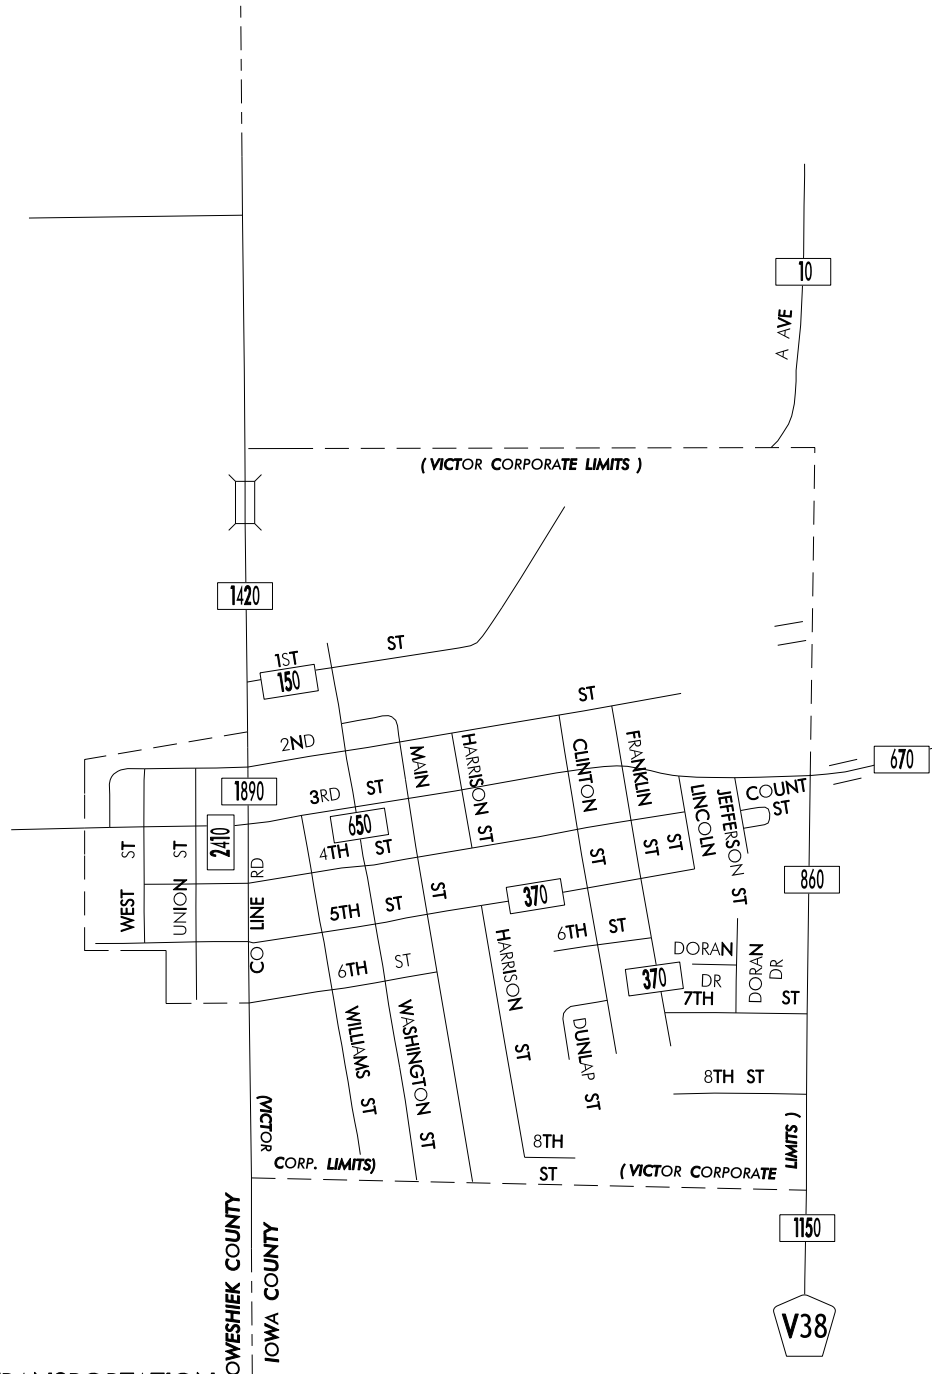

TRAFFIC FLOW MAP OF  
**VICTOR**  
**IOWA COUNTY**  
**2010 ANNUAL AVERAGE DAILY TRAFFIC**

**LEGEND**

- RECORDER ONLY 
- MANUAL COUNT 