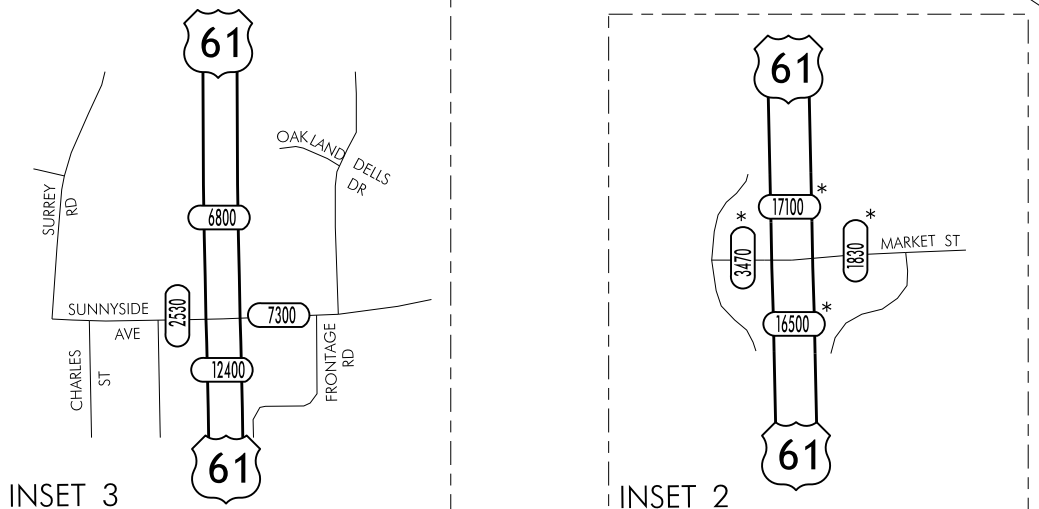

TRAFFIC FLOW MAP OF  
**BURLINGTON A**  
**DES MOINES COUNTY**  
 2010 ANNUAL AVERAGE DAILY TRAFFIC  
 \* Revised 08/2011

DES MOINES COUNTY  
 STATE OF IOWA  
 STATE OF ILLINOIS

LEGEND

- RECORDER ONLY
- MANUAL COUNT

TRAFFIC FLOW MAP OF  
**BURLINGTON B**  
**DES MOINES COUNTY**  
 2010 ANNUAL AVERAGE DAILY TRAFFIC