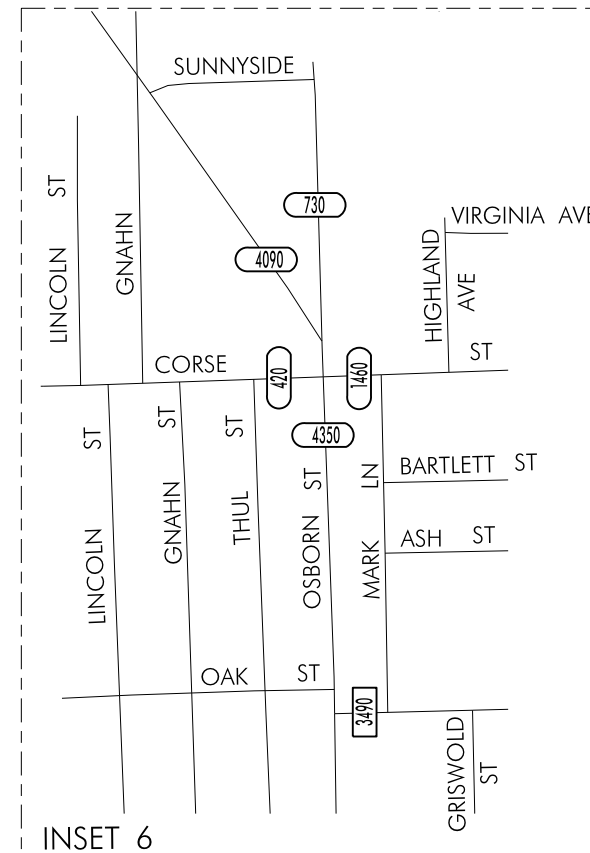

TRAFFIC FLOW MAP OF  
**BURLINGTON A**  
**DES MOINES COUNTY**  
 2010 ANNUAL AVERAGE DAILY TRAFFIC  
 \* Revised 08/2011

DES MOINES COUNTY  
 STATE OF IOWA  
 STATE OF ILLINOIS

LEGEND

- RECORDER ONLY
- MANUAL COUNT

TRAFFIC FLOW MAP OF  
**BURLINGTON B**  
**DES MOINES COUNTY**  
 2010 ANNUAL AVERAGE DAILY TRAFFIC