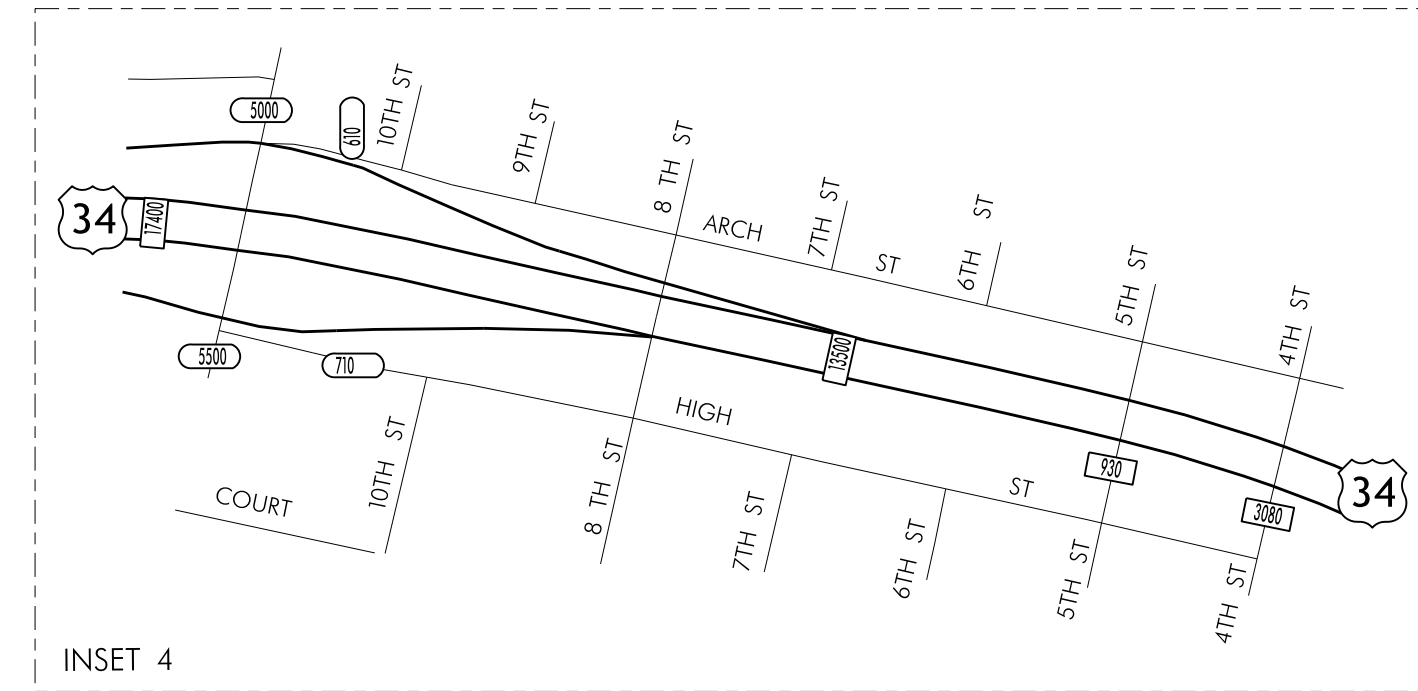

TRAFFIC FLOW MAP OF  
**BURLINGTON A**  
**DES MOINES COUNTY**  
 2010 ANNUAL AVERAGE DAILY TRAFFIC  
 \* Revised 08/2011

DES MOINES COUNTY  
 STATE OF IOWA  
 STATE OF ILLINOIS

LEGEND

- RECORDER ONLY
- MANUAL COUNT

TRAFFIC FLOW MAP OF  
**BURLINGTON B**  
**DES MOINES COUNTY**  
 2010 ANNUAL AVERAGE DAILY TRAFFIC