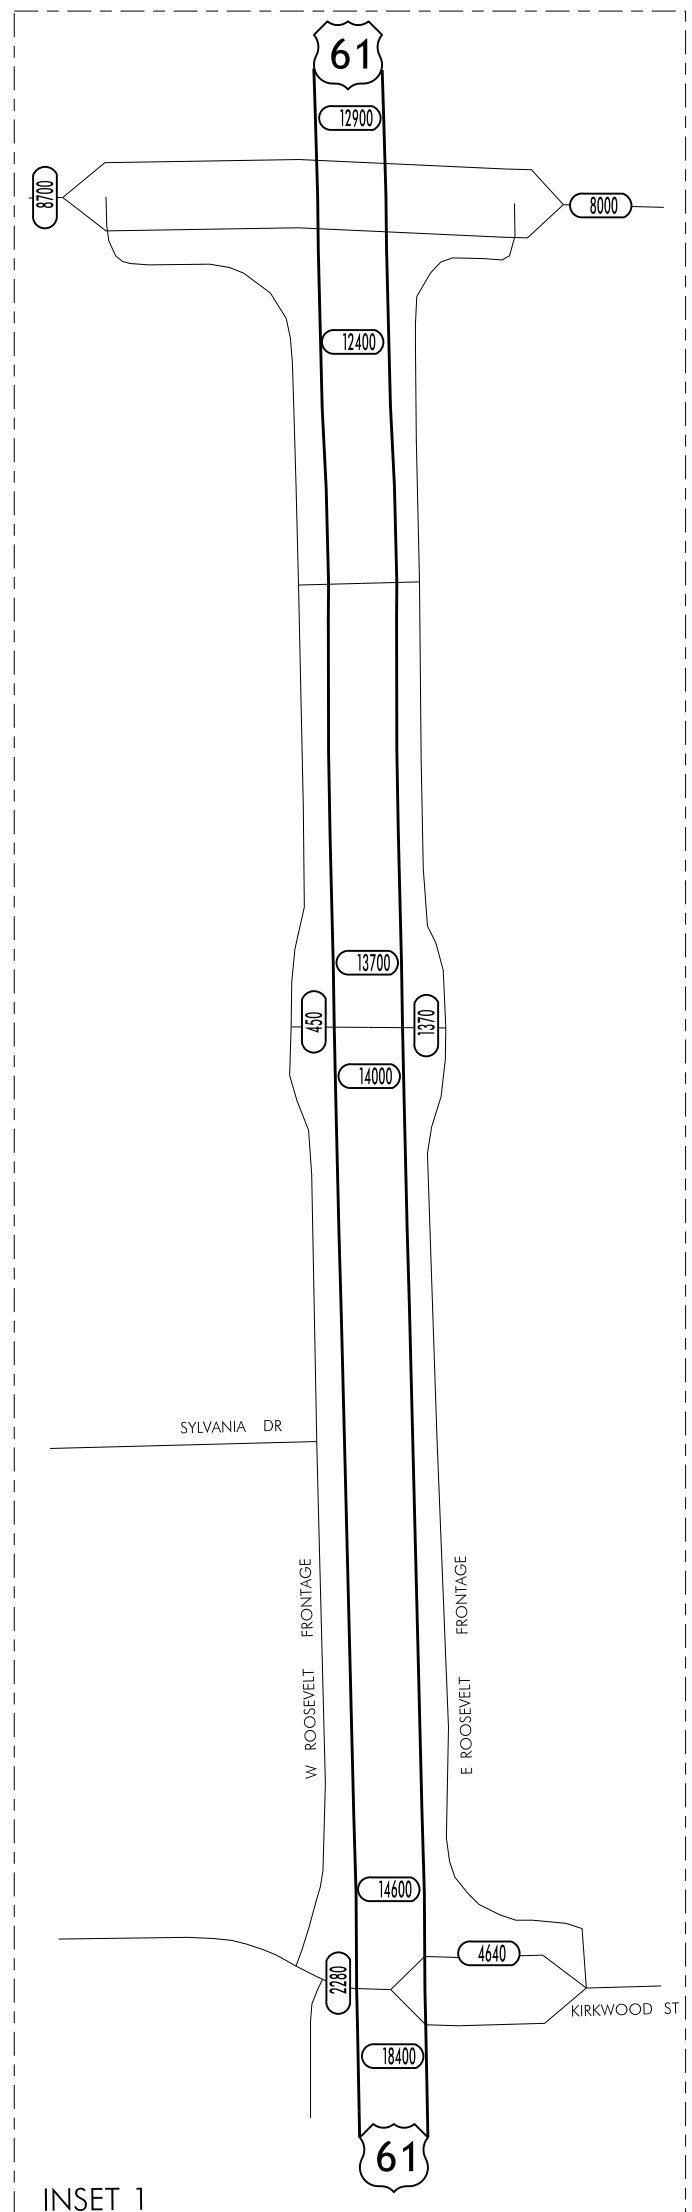

TRAFFIC FLOW MAP OF  
**BURLINGTON A**  
**DES MOINES COUNTY**  
 2010 ANNUAL AVERAGE DAILY TRAFFIC  
 \* Revised 08/2011

DES MOINES COUNTY  
 STATE OF IOWA  
 STATE OF ILLINOIS

LEGEND

- RECORDER ONLY
- MANUAL COUNT

TRAFFIC FLOW MAP OF  
**BURLINGTON B**  
**DES MOINES COUNTY**  
 2010 ANNUAL AVERAGE DAILY TRAFFIC