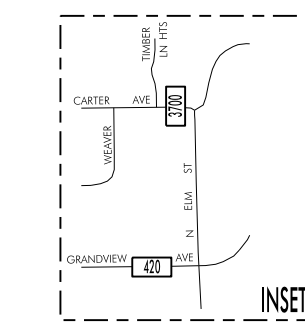

TRAFFIC FLOW MAP OF
OTTUMWA A
WAPELLO COUNTY
 2010 ANNUAL AVERAGE DAILY TRAFFIC
 • REVISED 1/2012

LEGEND

RECORDED ONLY
 MANUAL COUNT

TRAFFIC FLOW MAP OF
OTTUMWA B
WAPELLO COUNTY
 2010 ANNUAL AVERAGE DAILY TRAFFIC
 * REVISED 7 / 2011