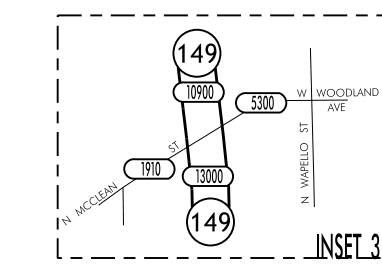

TRAFFIC FLOW MAP OF
OTTUMWA A
WAPELLO COUNTY
 2010 ANNUAL AVERAGE DAILY TRAFFIC
 • REVISED 1/2012

LEGEND

RECORDED ONLY
 MANUAL COUNT

TRAFFIC FLOW MAP OF
OTTUMWA B
WAPELLO COUNTY
 2010 ANNUAL AVERAGE DAILY TRAFFIC
 * REVISED 7 / 2011