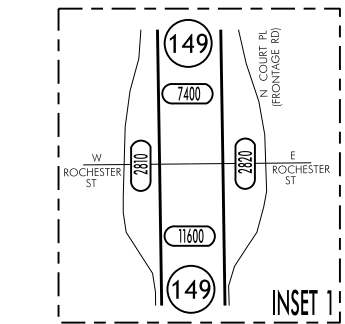

TRAFFIC FLOW MAP OF
OTTUMWA A
WAPELLO COUNTY
 2010 ANNUAL AVERAGE DAILY TRAFFIC
 • REVISED 1/2012

LEGEND

RECORDED ONLY
 MANUAL COUNT

TRAFFIC FLOW MAP OF
OTTUMWA B
WAPELLO COUNTY
 2010 ANNUAL AVERAGE DAILY TRAFFIC
 * REVISED 7 / 2011