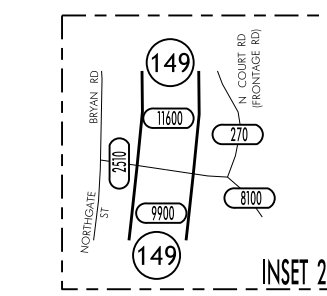

TRAFFIC FLOW MAP OF
OTTUMWA A
WAPELLO COUNTY
 2010 ANNUAL AVERAGE DAILY TRAFFIC
 • REVISED 1/2012

LEGEND

RECORDED ONLY
 MANUAL COUNT

TRAFFIC FLOW MAP OF
OTTUMWA B
WAPELLO COUNTY
 2010 ANNUAL AVERAGE DAILY TRAFFIC
 * REVISED 7 / 2011