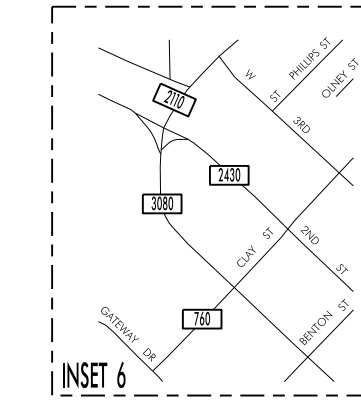

TRAFFIC FLOW MAP OF
OTTUMWA A
WAPELLO COUNTY
 2010 ANNUAL AVERAGE DAILY TRAFFIC
 • REVISED 1/2012

LEGEND

RECORDED ONLY
 MANUAL COUNT

TRAFFIC FLOW MAP OF
OTTUMWA B
WAPELLO COUNTY
 2010 ANNUAL AVERAGE DAILY TRAFFIC
 * REVISED 7 / 2011