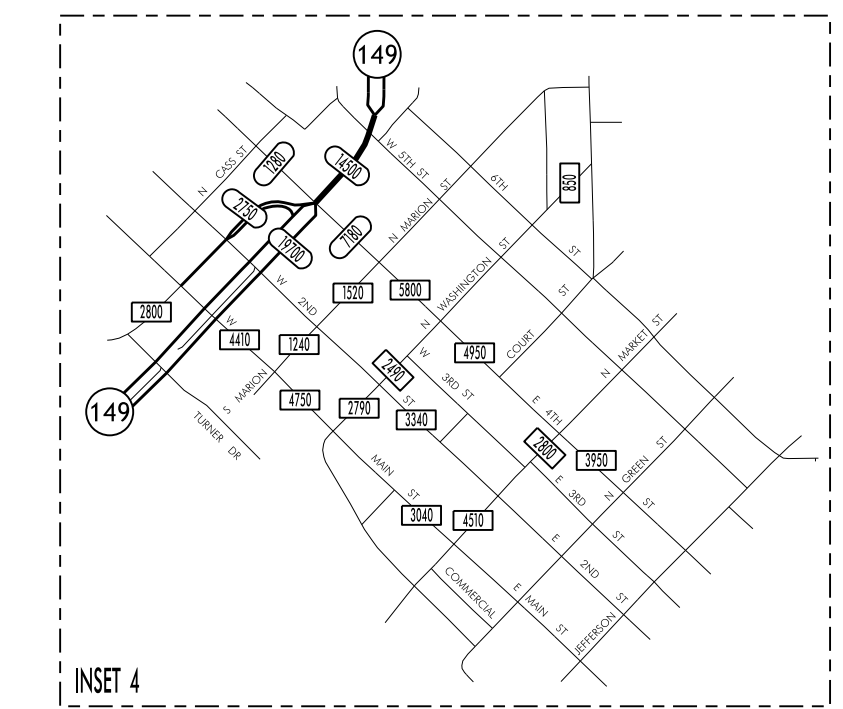

TRAFFIC FLOW MAP OF
OTTUMWA A
WAPELLO COUNTY
 2010 ANNUAL AVERAGE DAILY TRAFFIC
 • REVISED 1/2012

LEGEND

RECORDED ONLY
 MANUAL COUNT

TRAFFIC FLOW MAP OF
OTTUMWA B
WAPELLO COUNTY
 2010 ANNUAL AVERAGE DAILY TRAFFIC
 * REVISED 7 / 2011