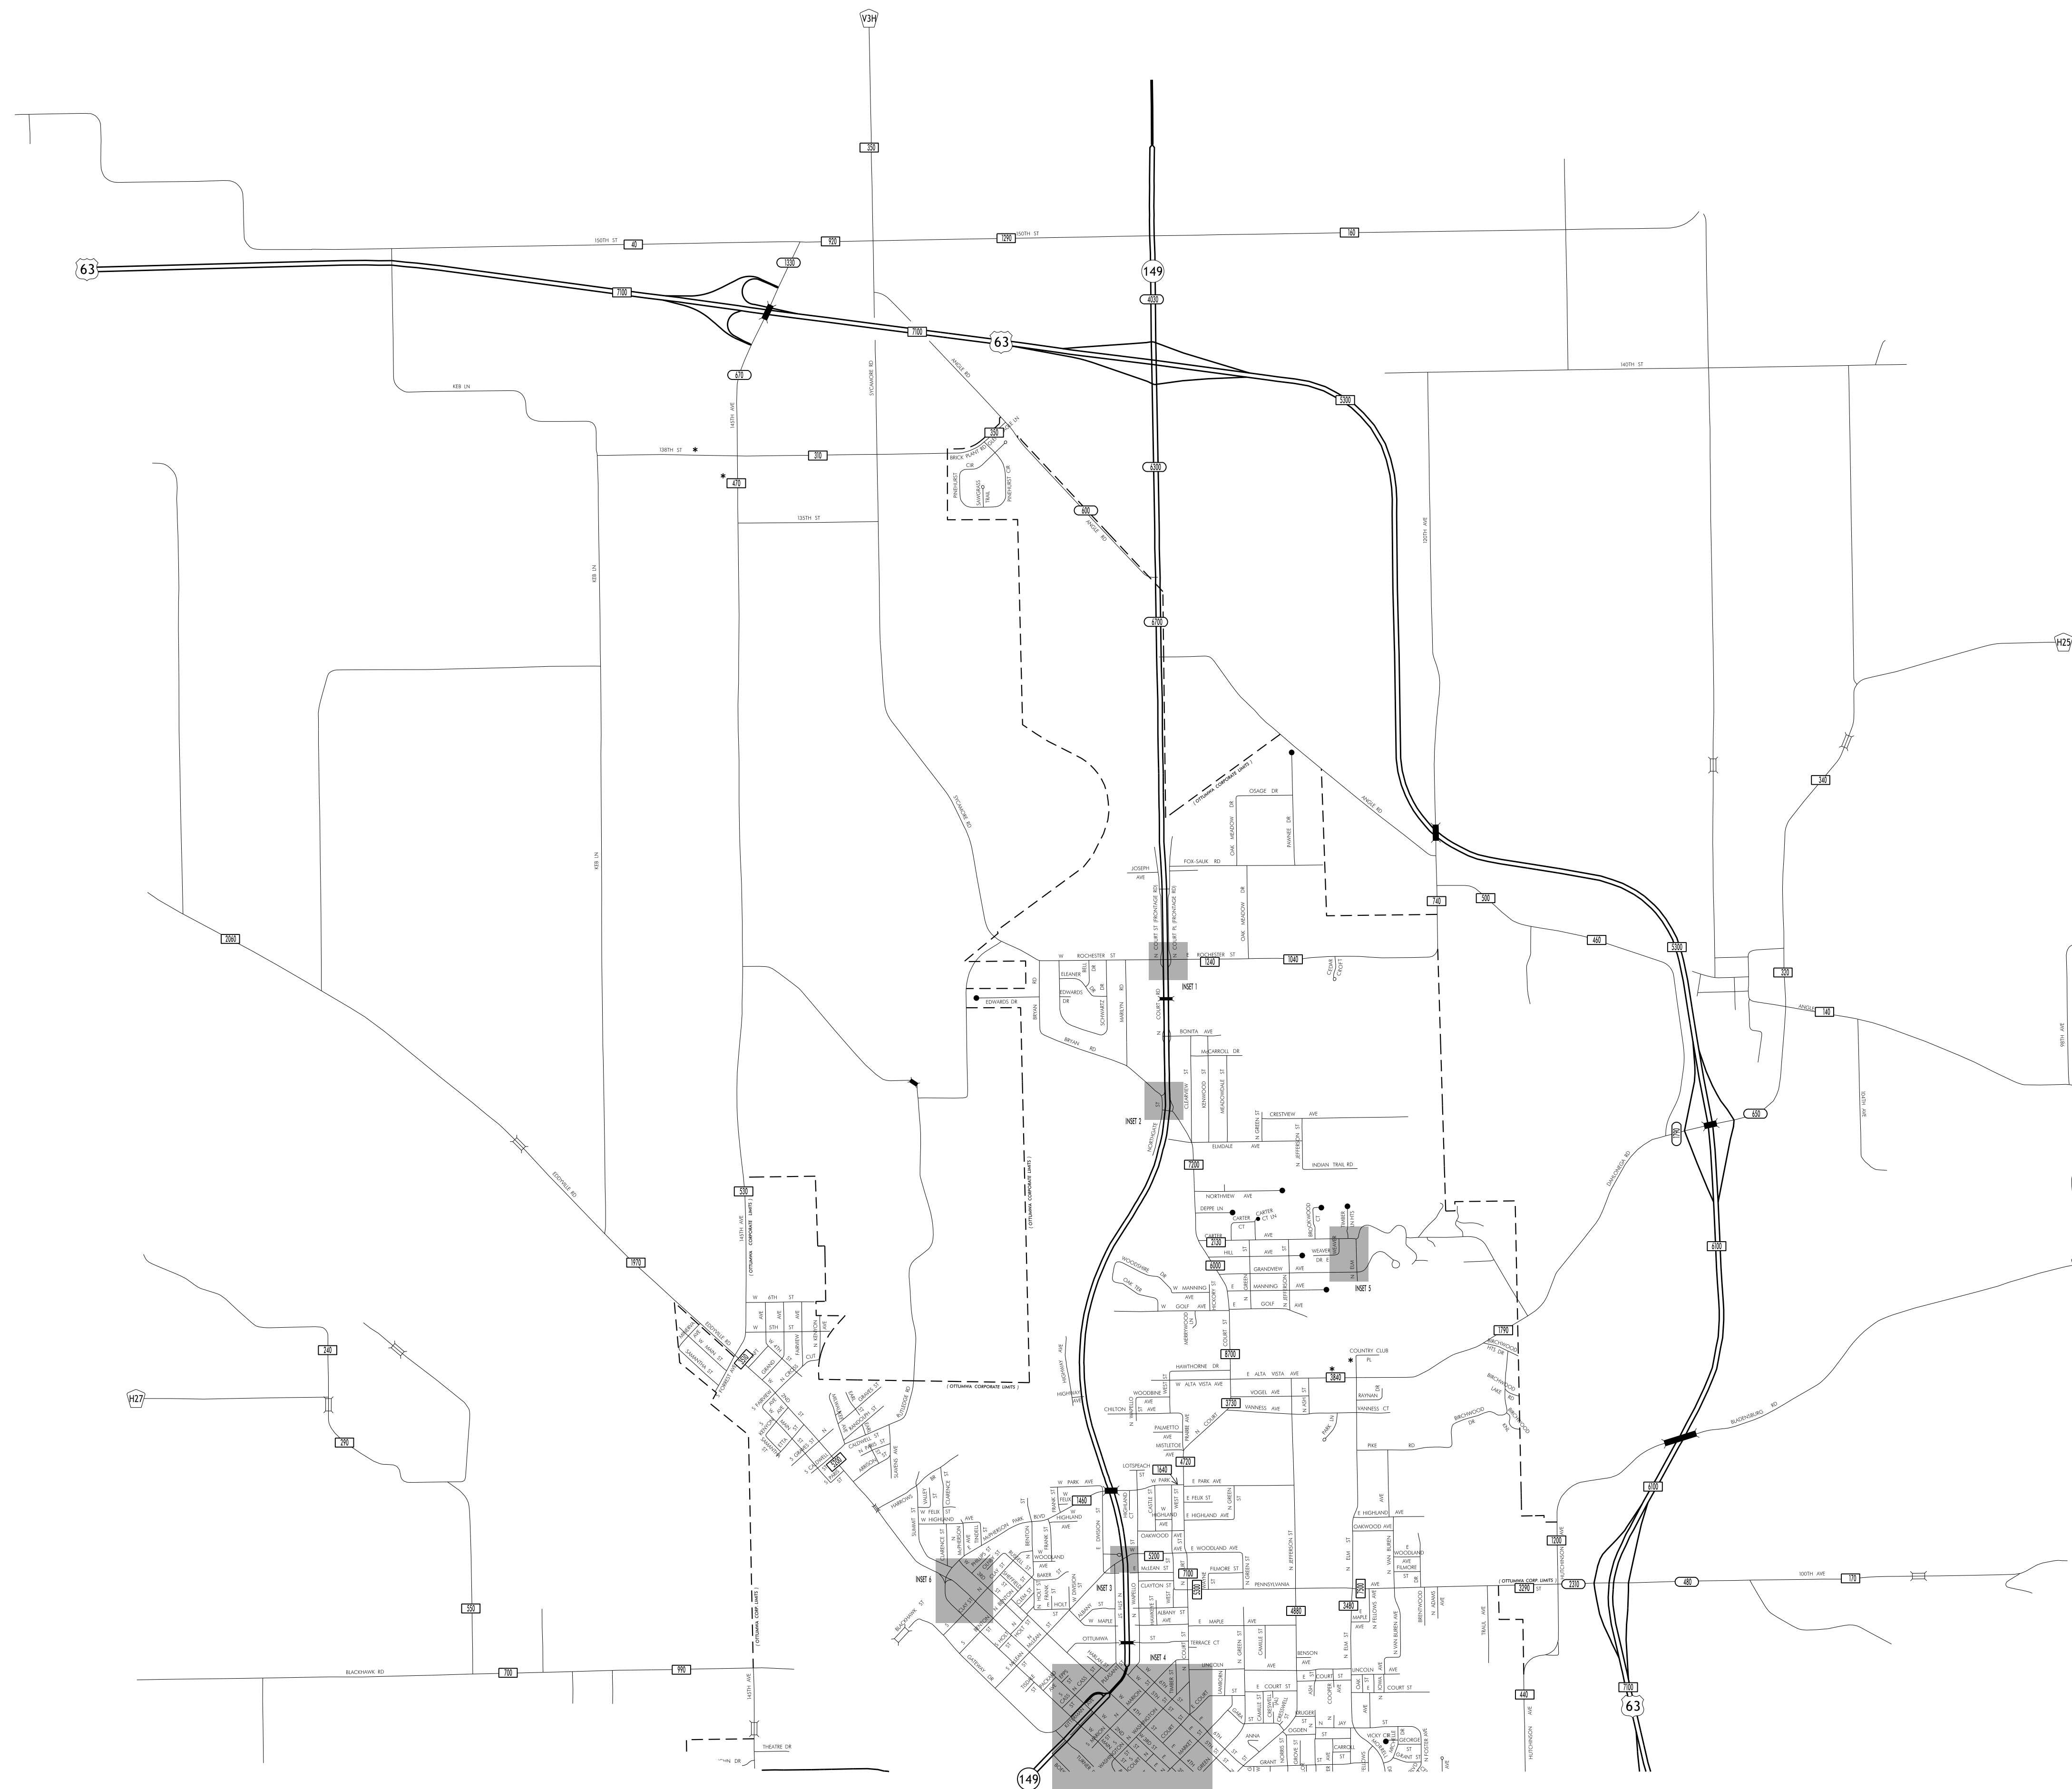

TRAFFIC FLOW MAP OF
OTTUMWA A
WAPELLO COUNTY
 2010 ANNUAL AVERAGE DAILY TRAFFIC
 • REVISED 1/2012

LEGEND

RECORDED ONLY
 MANUAL COUNT

TRAFFIC FLOW MAP OF
OTTUMWA B
WAPELLO COUNTY
 2010 ANNUAL AVERAGE DAILY TRAFFIC
 * REVISED 7 / 2011