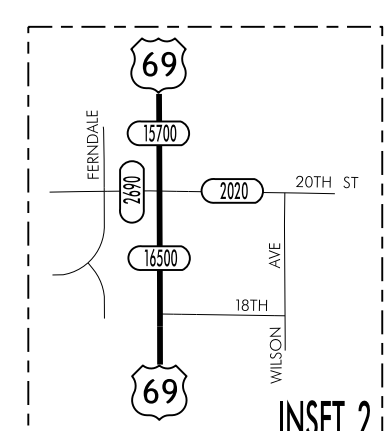

TRAFFIC FLOW MAP OF

AMES A

STORY COUNTY

2011 ANNUAL AVERAGE DAILY TRAFFIC

TRAFFIC FLOW MAP OF  
**AMES B**  
**STORY COUNTY**  
 2011 ANNUAL AVERAGE DAILY TRAFFIC

TRAFFIC FLOW MAP OF  
**AMES C**  
**STORY COUNTY**  
**2011 ANNUAL AVERAGE DAILY TRAFFIC**