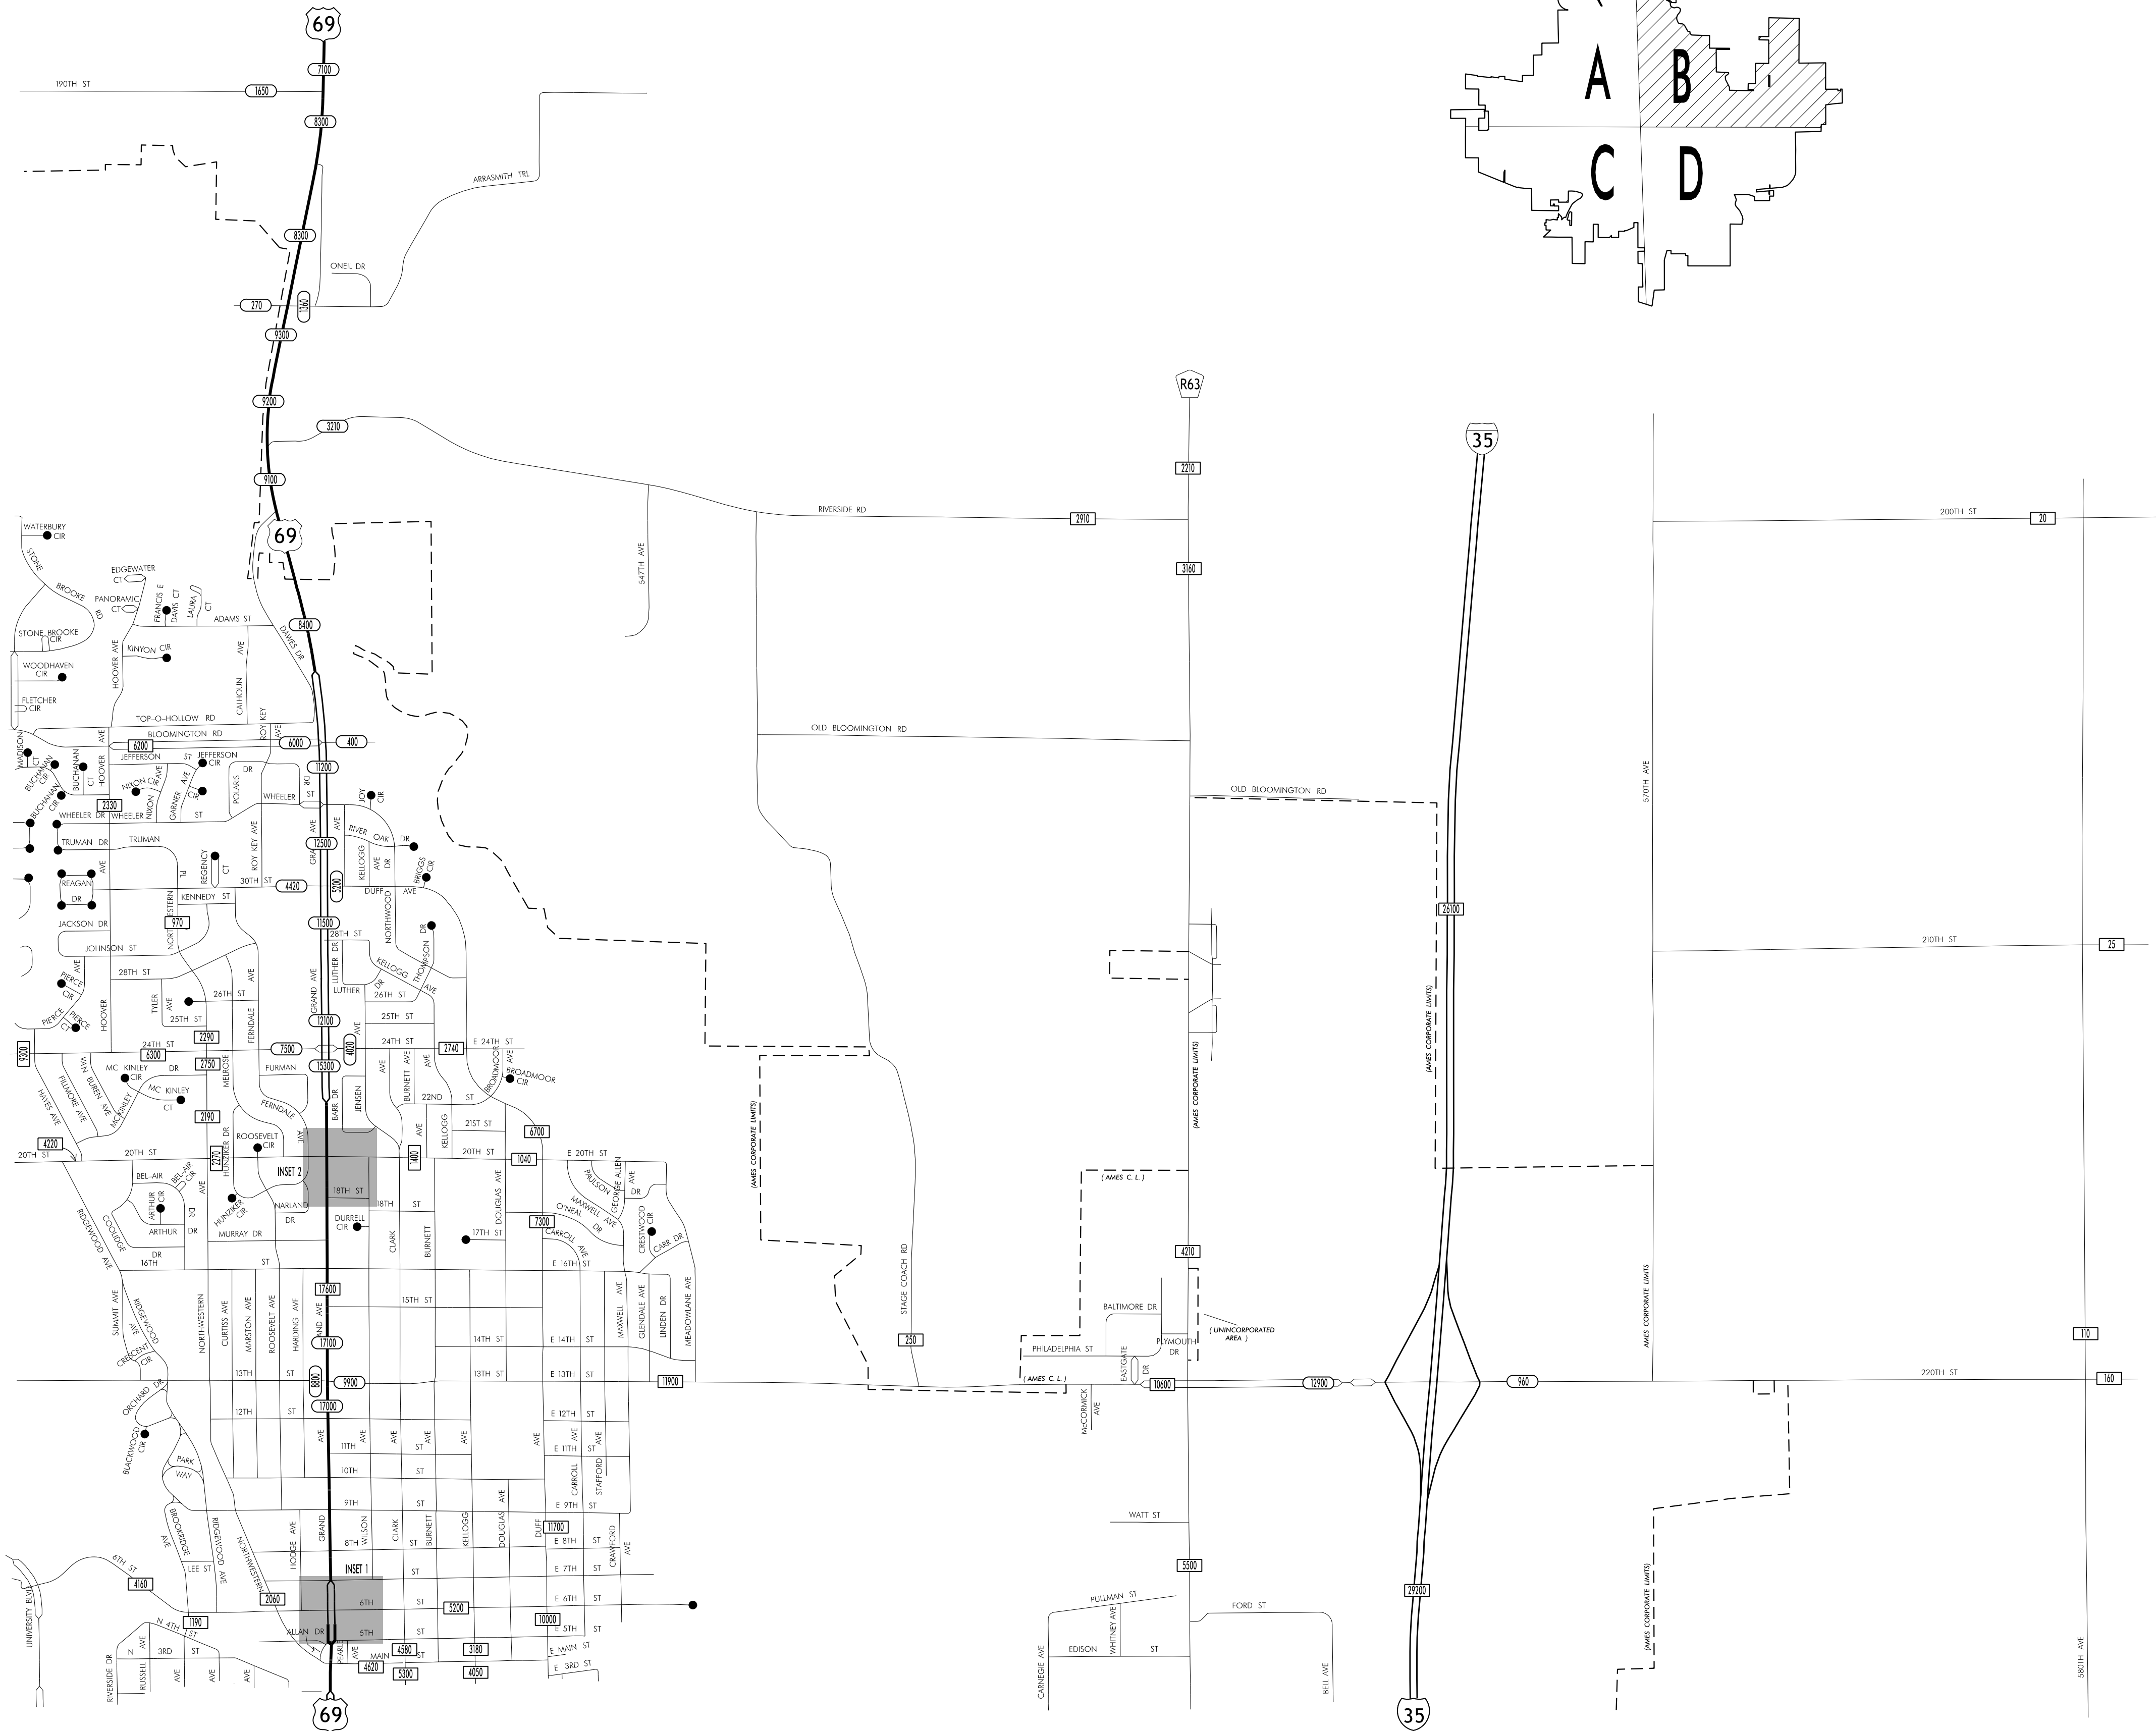

TRAFFIC FLOW MAP OF

AMES A

STORY COUNTY

2011 ANNUAL AVERAGE DAILY TRAFFIC

TRAFFIC FLOW MAP OF  
**AMES B**  
**STORY COUNTY**  
 2011 ANNUAL AVERAGE DAILY TRAFFIC

TRAFFIC FLOW MAP OF  
**AMES C**  
**STORY COUNTY**  
**2011 ANNUAL AVERAGE DAILY TRAFFIC**