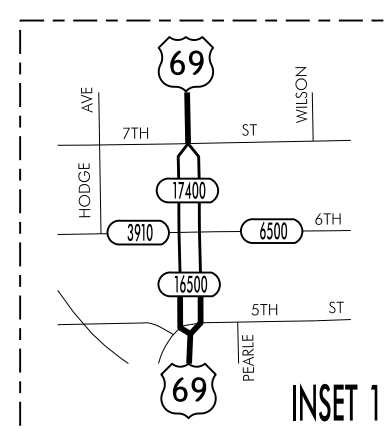

TRAFFIC FLOW MAP OF

AMES A

STORY COUNTY

2011 ANNUAL AVERAGE DAILY TRAFFIC

TRAFFIC FLOW MAP OF  
**AMES B**  
**STORY COUNTY**  
 2011 ANNUAL AVERAGE DAILY TRAFFIC

TRAFFIC FLOW MAP OF  
**AMES C**  
**STORY COUNTY**  
**2011 ANNUAL AVERAGE DAILY TRAFFIC**