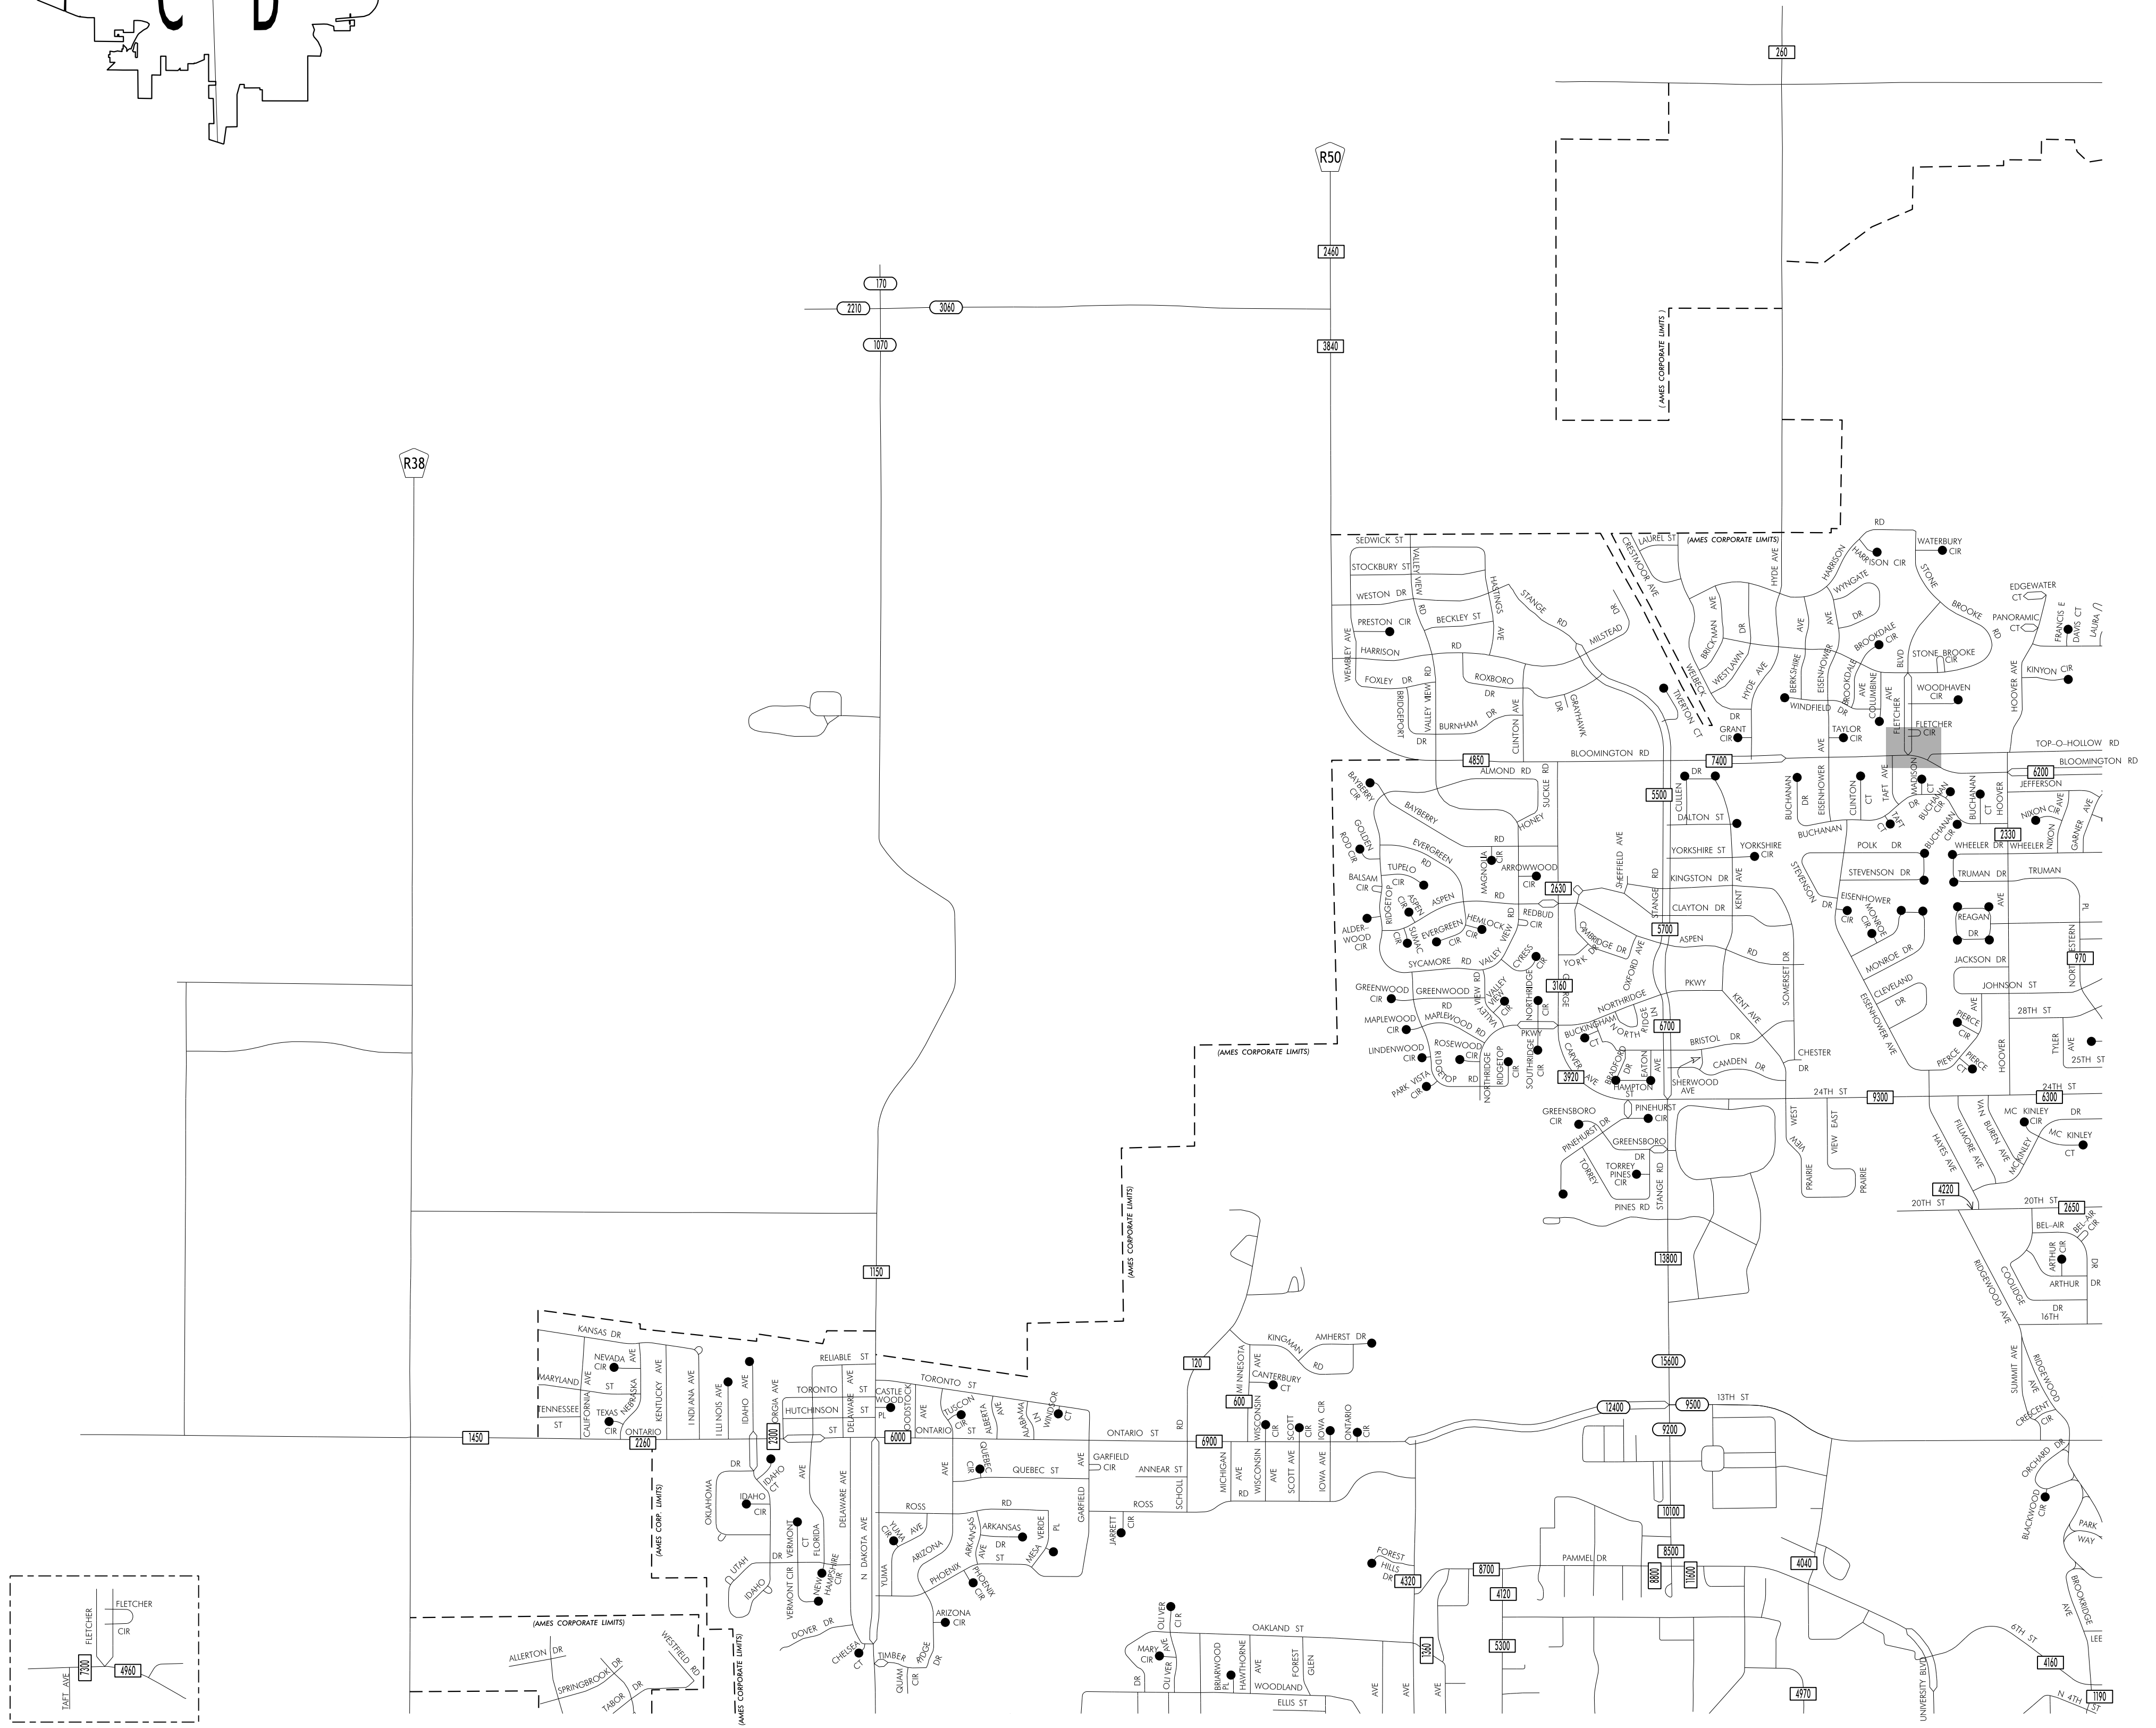

TRAFFIC FLOW MAP OF

AMES A

STORY COUNTY

2011 ANNUAL AVERAGE DAILY TRAFFIC

TRAFFIC FLOW MAP OF  
**AMES B**  
**STORY COUNTY**  
 2011 ANNUAL AVERAGE DAILY TRAFFIC

TRAFFIC FLOW MAP OF  
**AMES C**  
**STORY COUNTY**  
**2011 ANNUAL AVERAGE DAILY TRAFFIC**