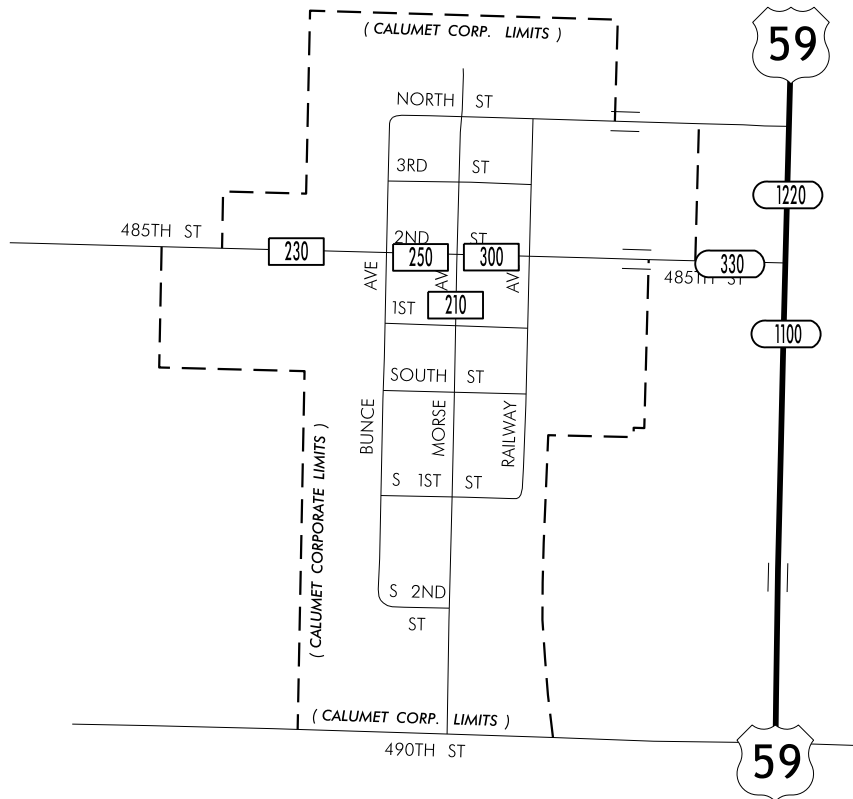

TRAFFIC FLOW MAP OF
CALUMET
O'BRIEN COUNTY
2011 ANNUAL AVERAGE DAILY TRAFFIC

LEGEND

- RECORDER ONLY 
- MANUAL COUNT 