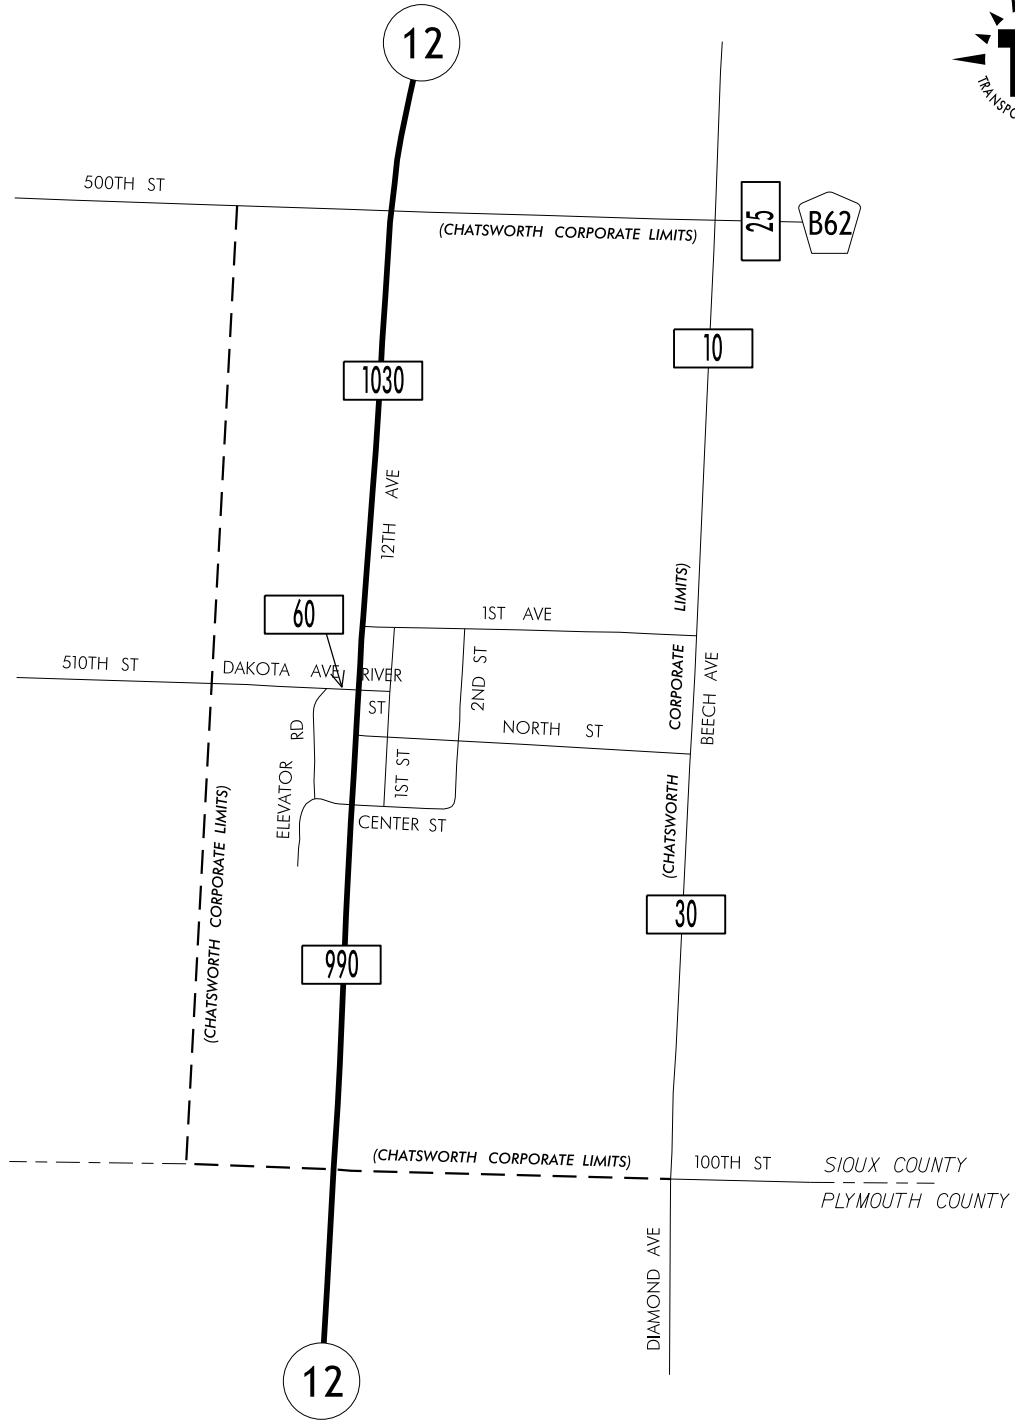

TRAFFIC FLOW MAP OF

CHATSWORTH

SIoux COUNTY

2011 ANNUAL AVERAGE DAILY TRAFFIC

LEGEND

RECORDER ONLY 
 MANUAL COUNT 