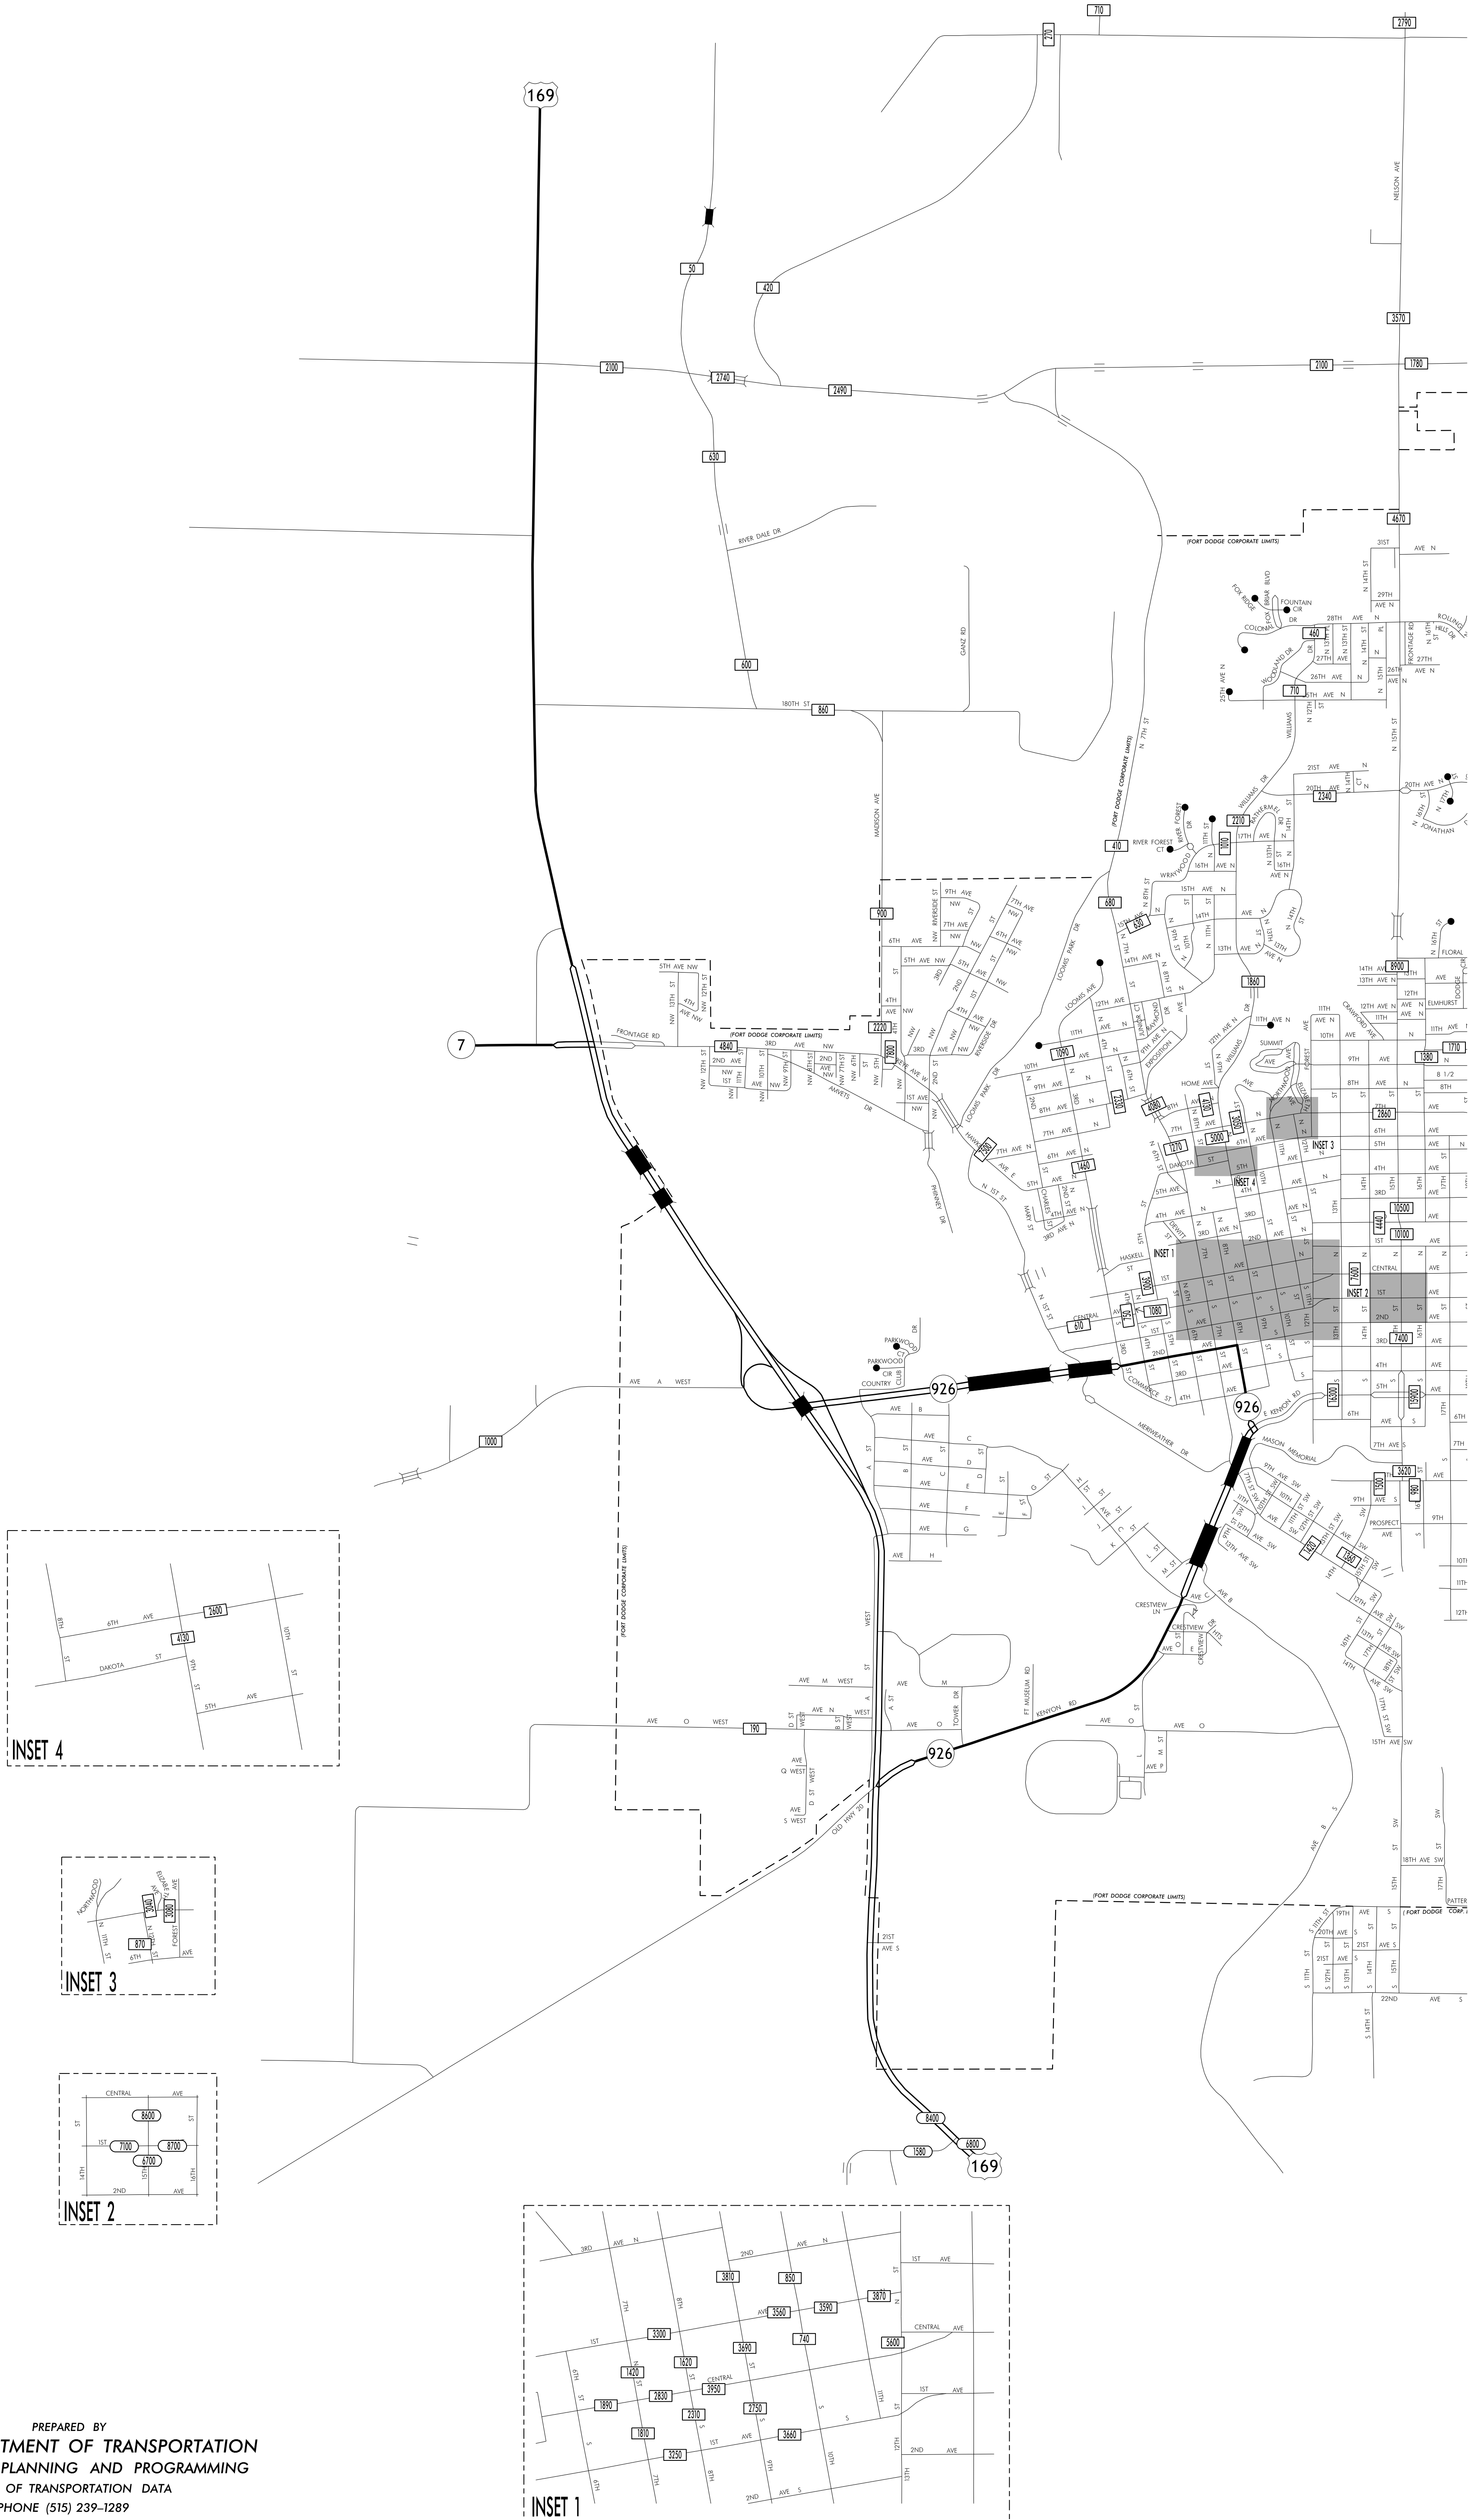

TRAFFIC FLOW MAP OF
FORT DODGE A
WEBSTER COUNTY
 2011 ANNUAL AVERAGE DAILY TRAFFIC

TRAFFIC FLOW MAP OF
FORT DODGE B
WEBSTER COUNTY
 2011 ANNUAL AVERAGE DAILY TRAFFIC