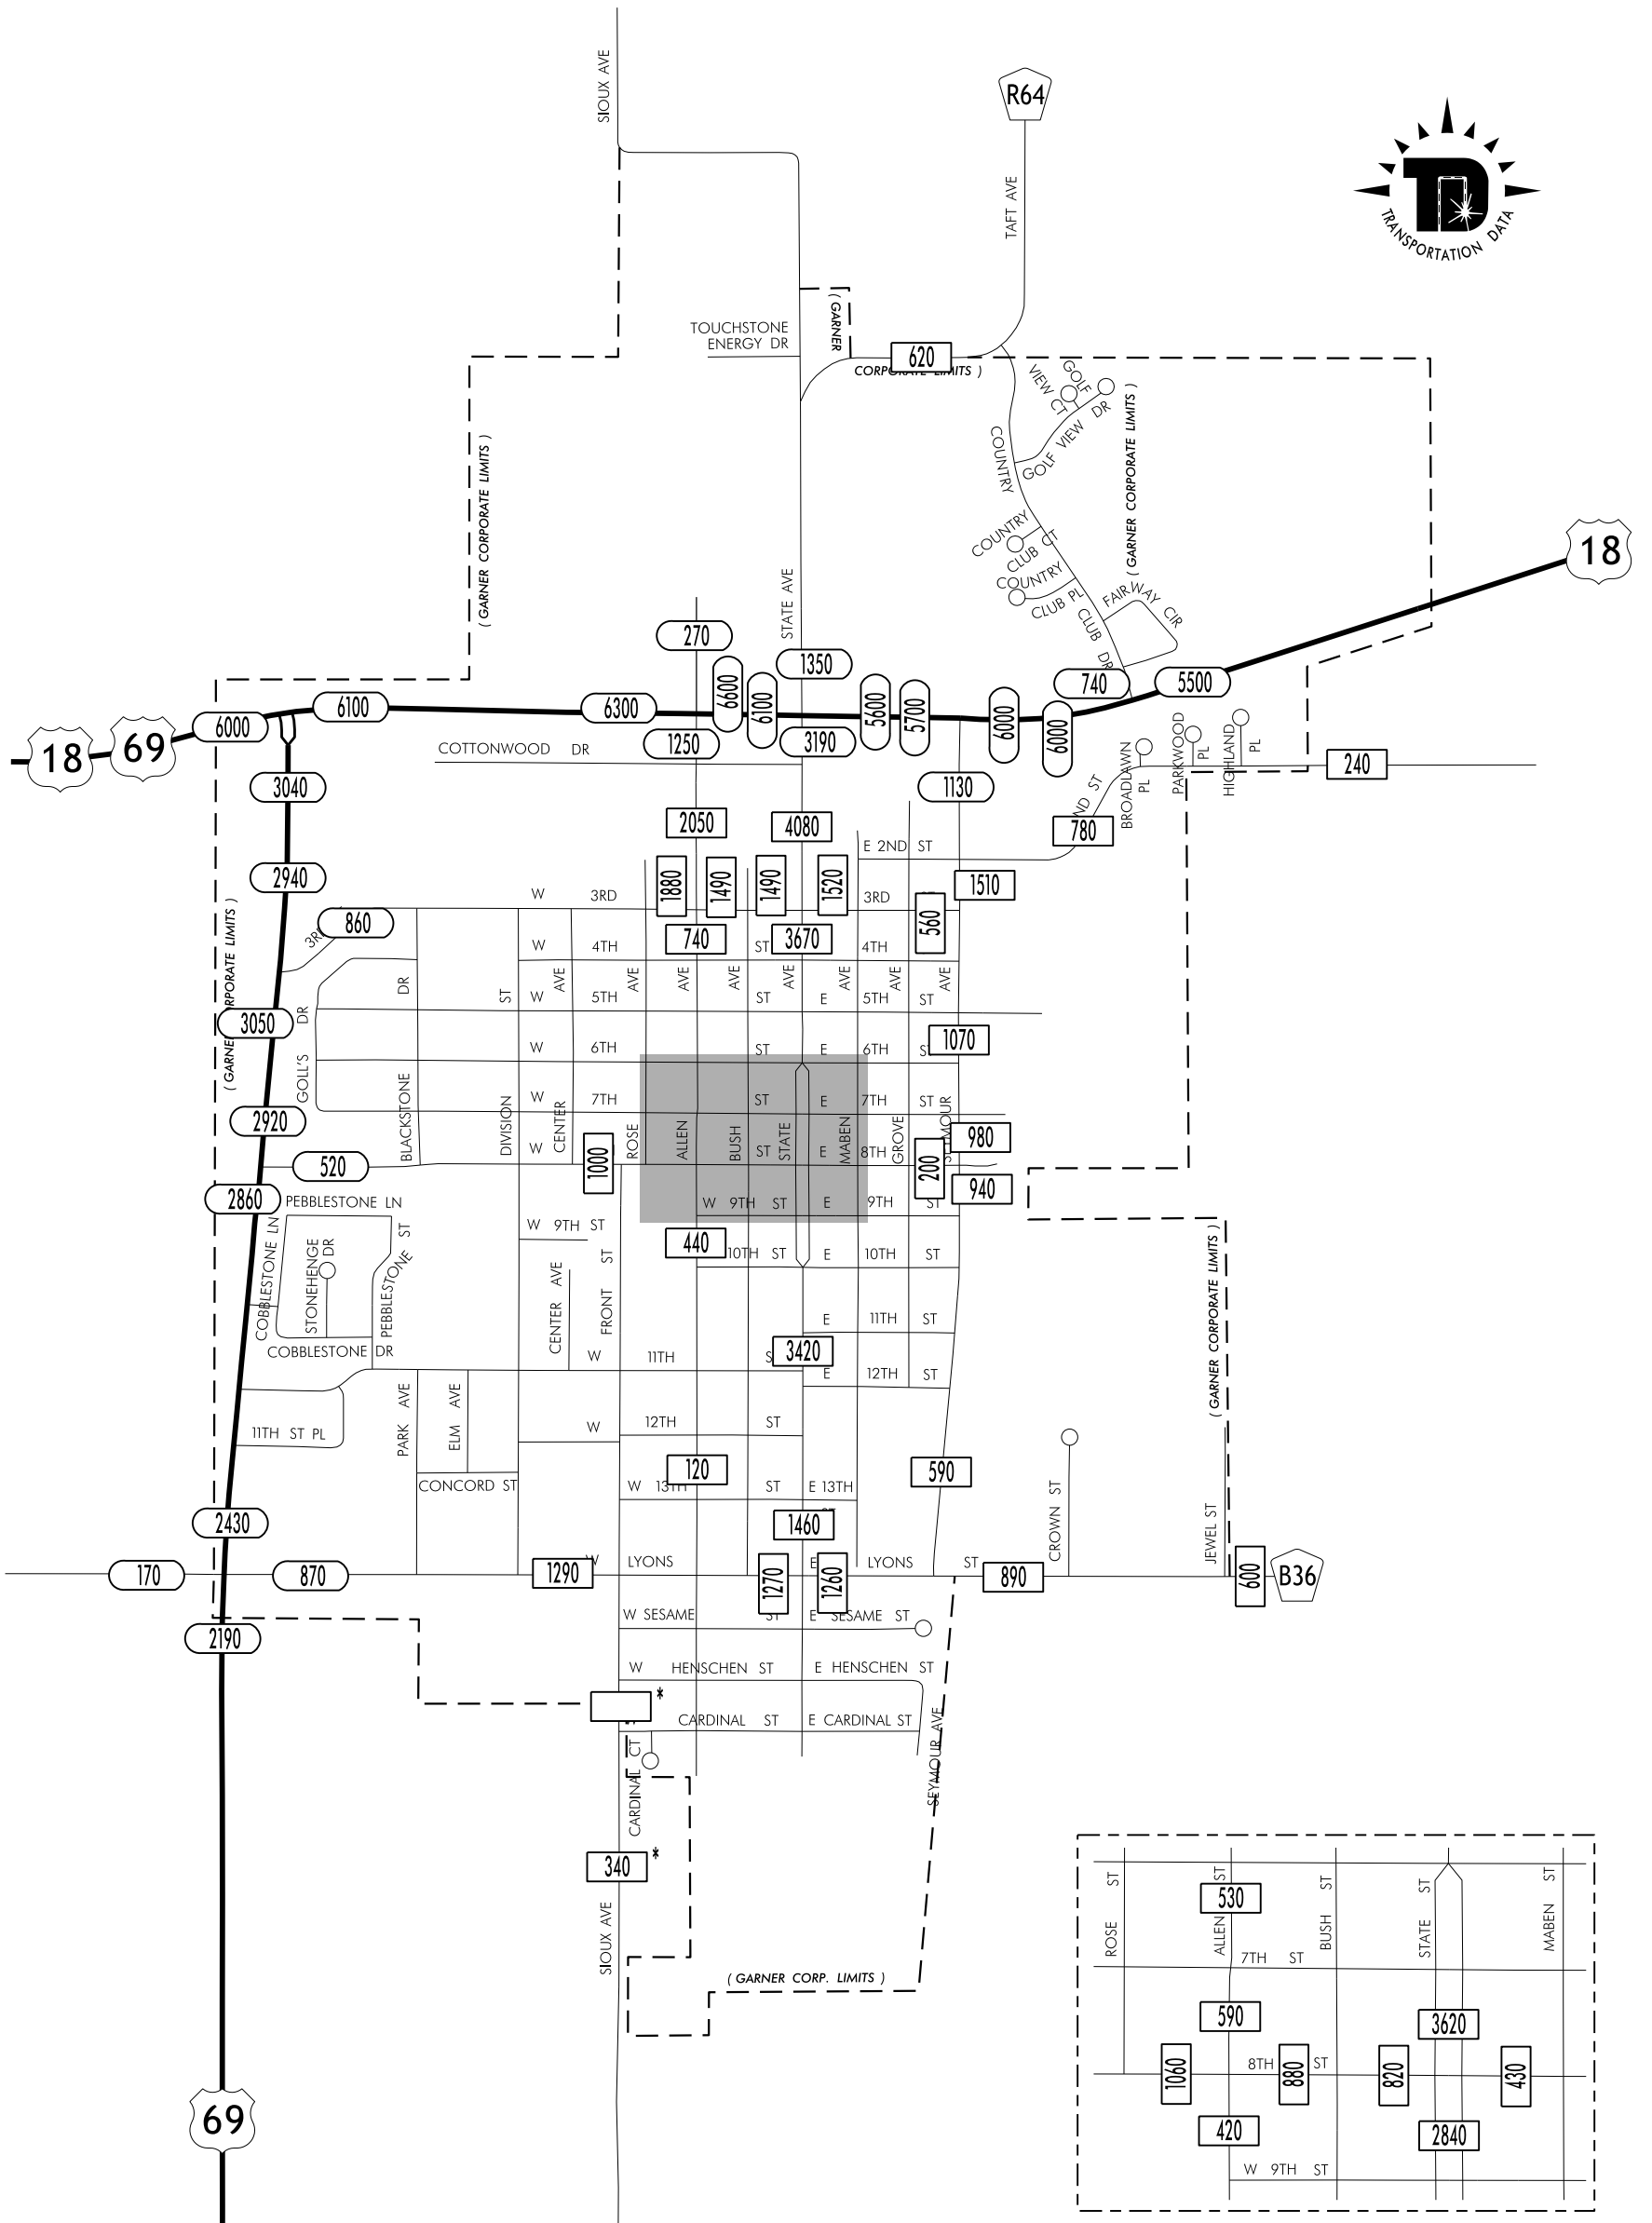

TRAFFIC FLOW MAP OF

GARNER

HANCOCK COUNTY

2011 ANNUAL AVERAGE DAILY TRAFFIC

* REVISED 11/2014

LEGEND

RECORDER ONLY 
 MANUAL COUNT 