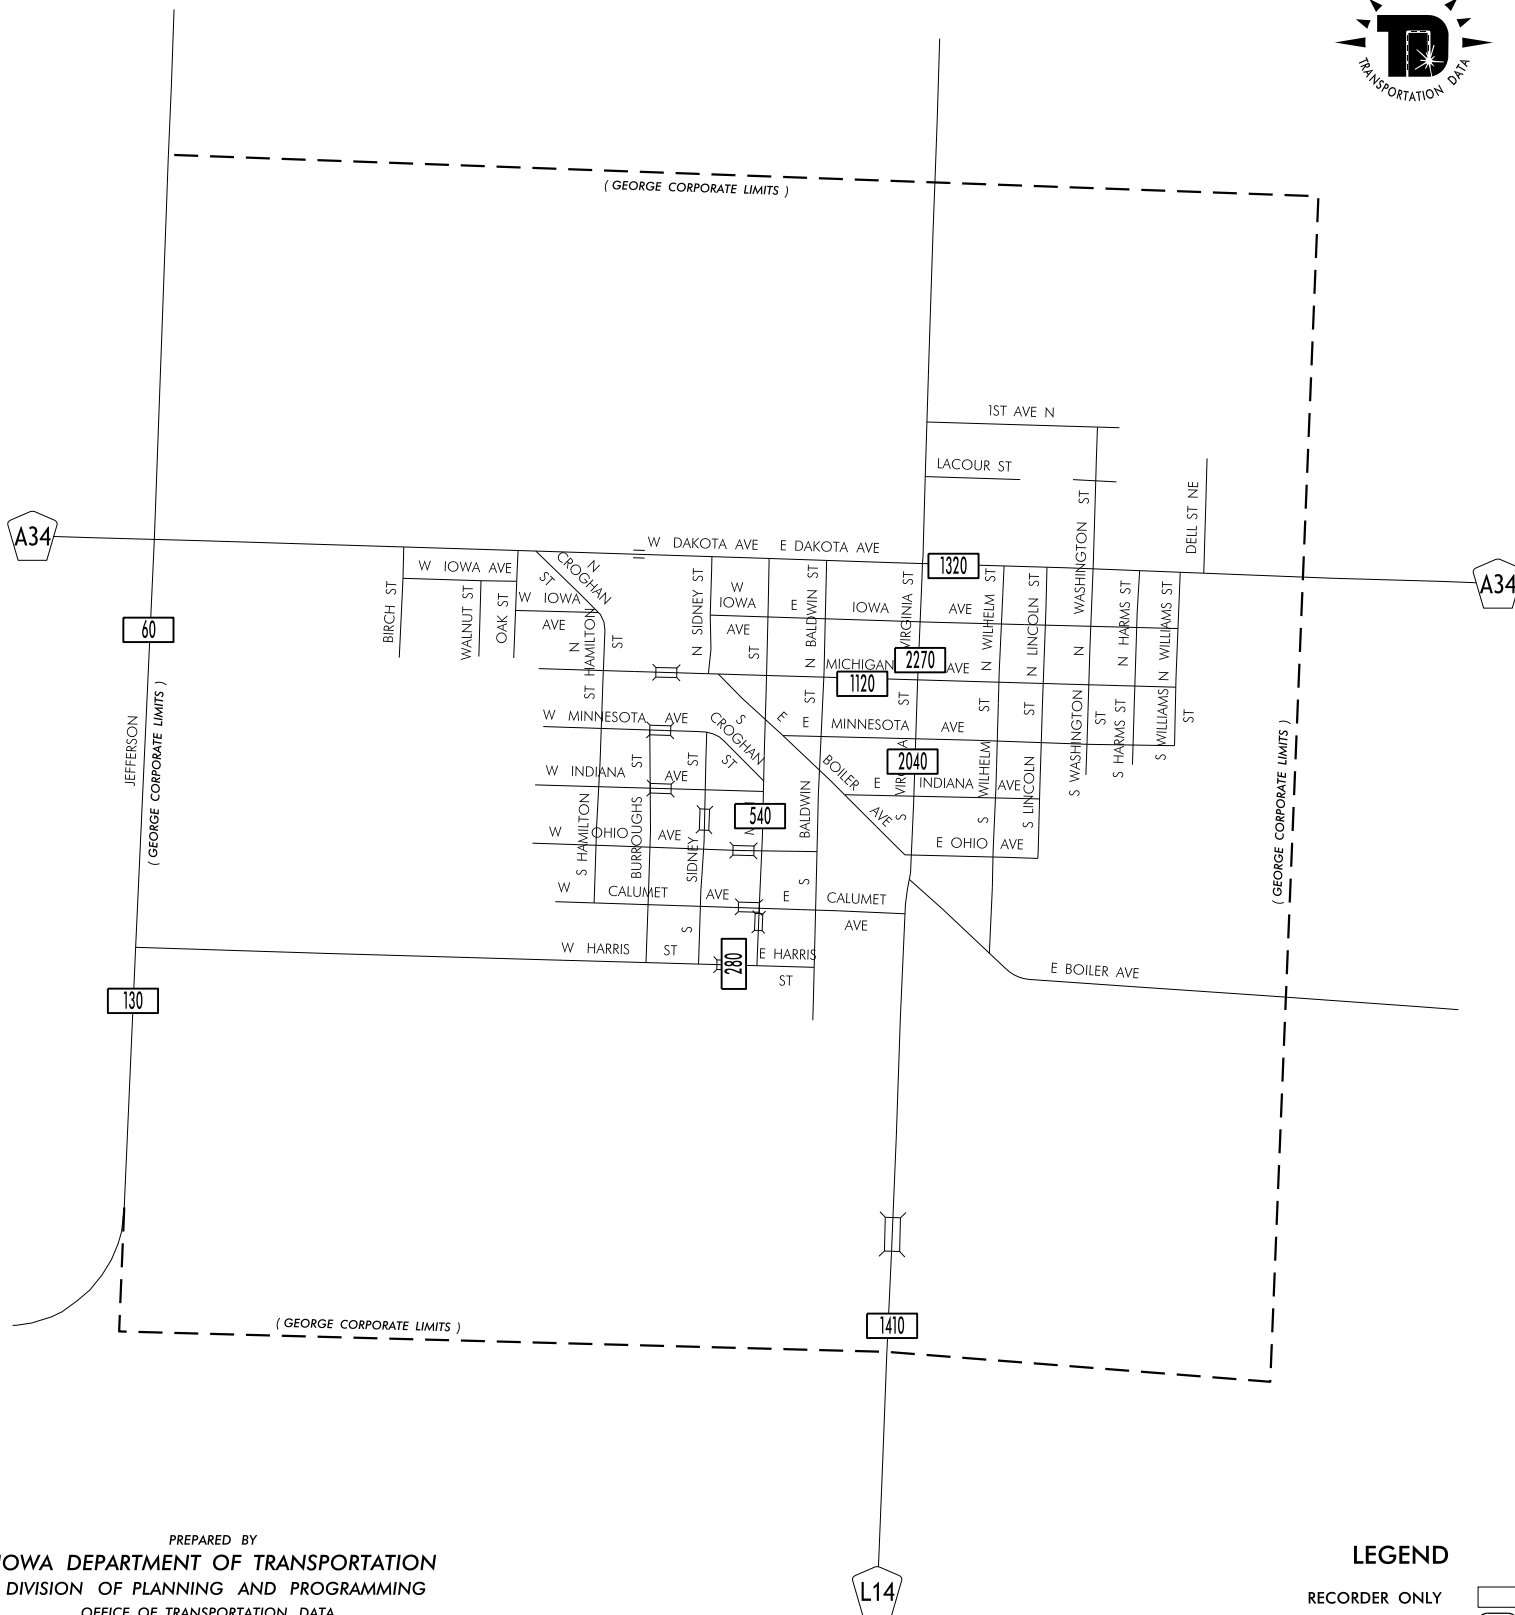

**TRAFFIC FLOW MAP OF
GEORGE
LYON COUNTY
2011 ANNUAL AVERAGE DAILY TRAFFIC**

(GEORGE CORPORATE LIMITS)

JEFFERSON
(GEORGE CORPORATE LIMITS)

(GEORGE CORPORATE LIMITS)

(GEORGE CORPORATE LIMITS)

LEGEND

- RECORDER ONLY
- MANUAL COUNT