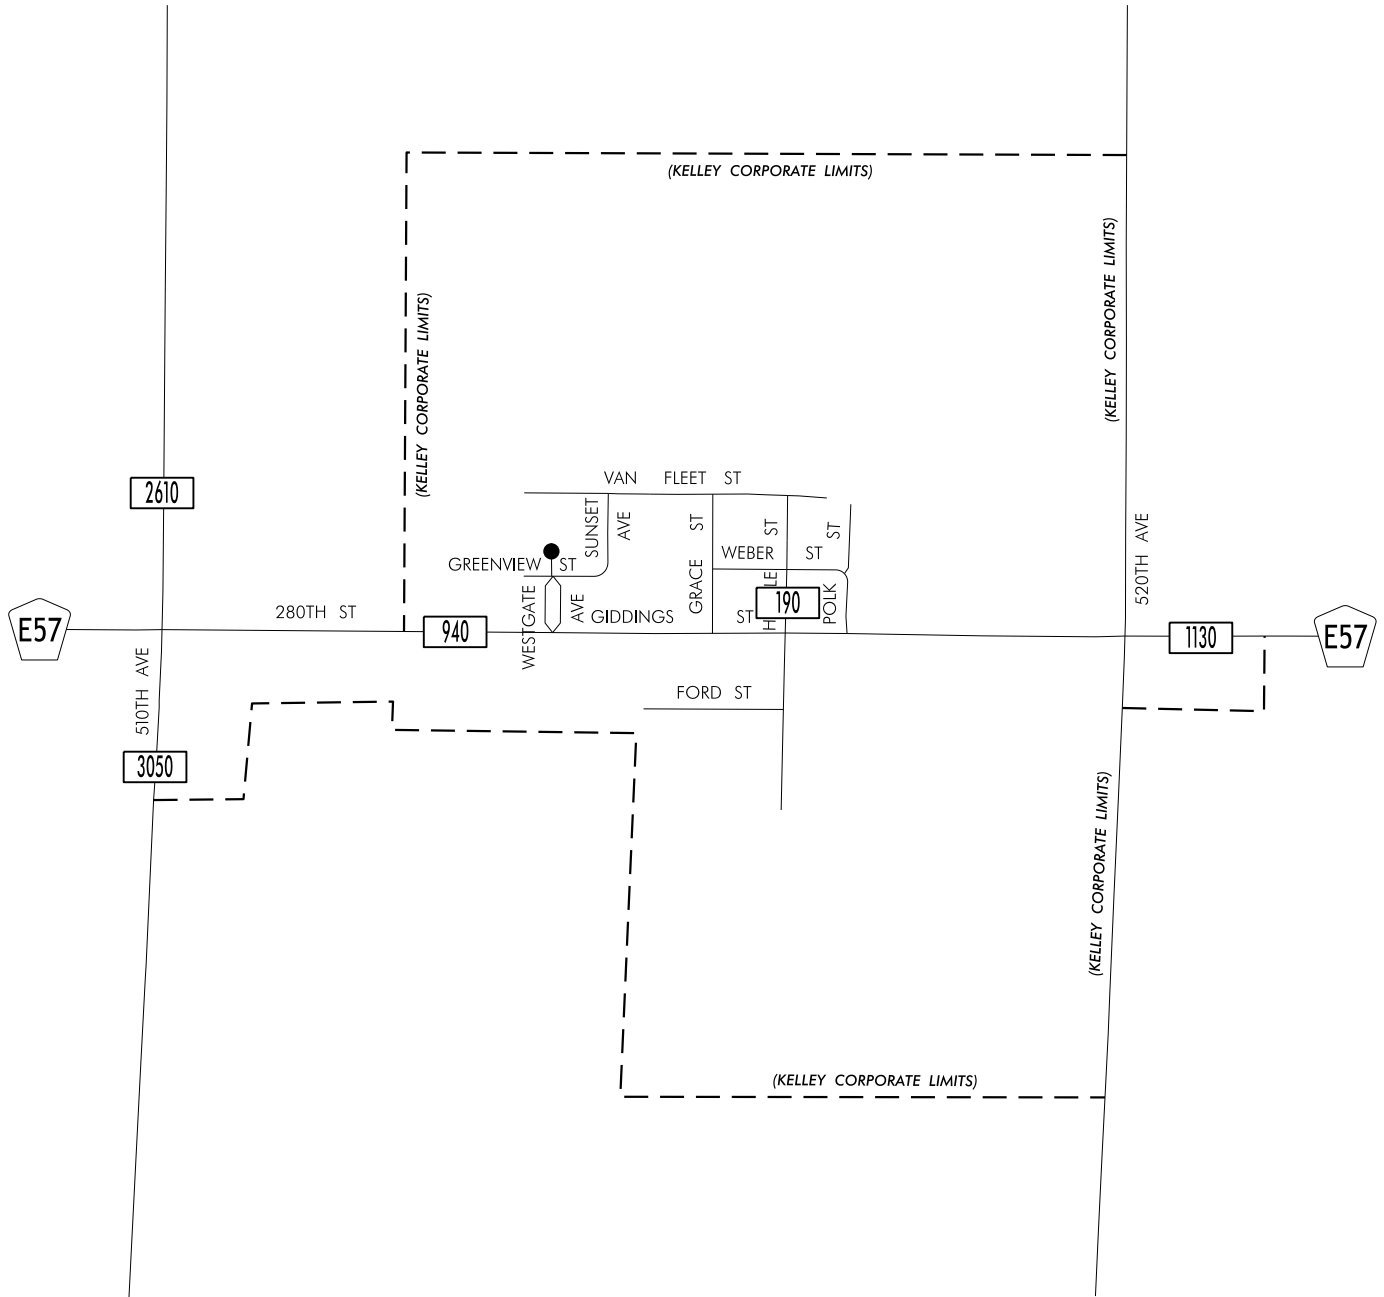

TRAFFIC FLOW MAP OF

KELLEY

STORY COUNTY

2011 ANNUAL AVERAGE DAILY TRAFFIC

PREPARED BY

LEGEND

RECORDED ONLY 
 MANUAL COUNT 