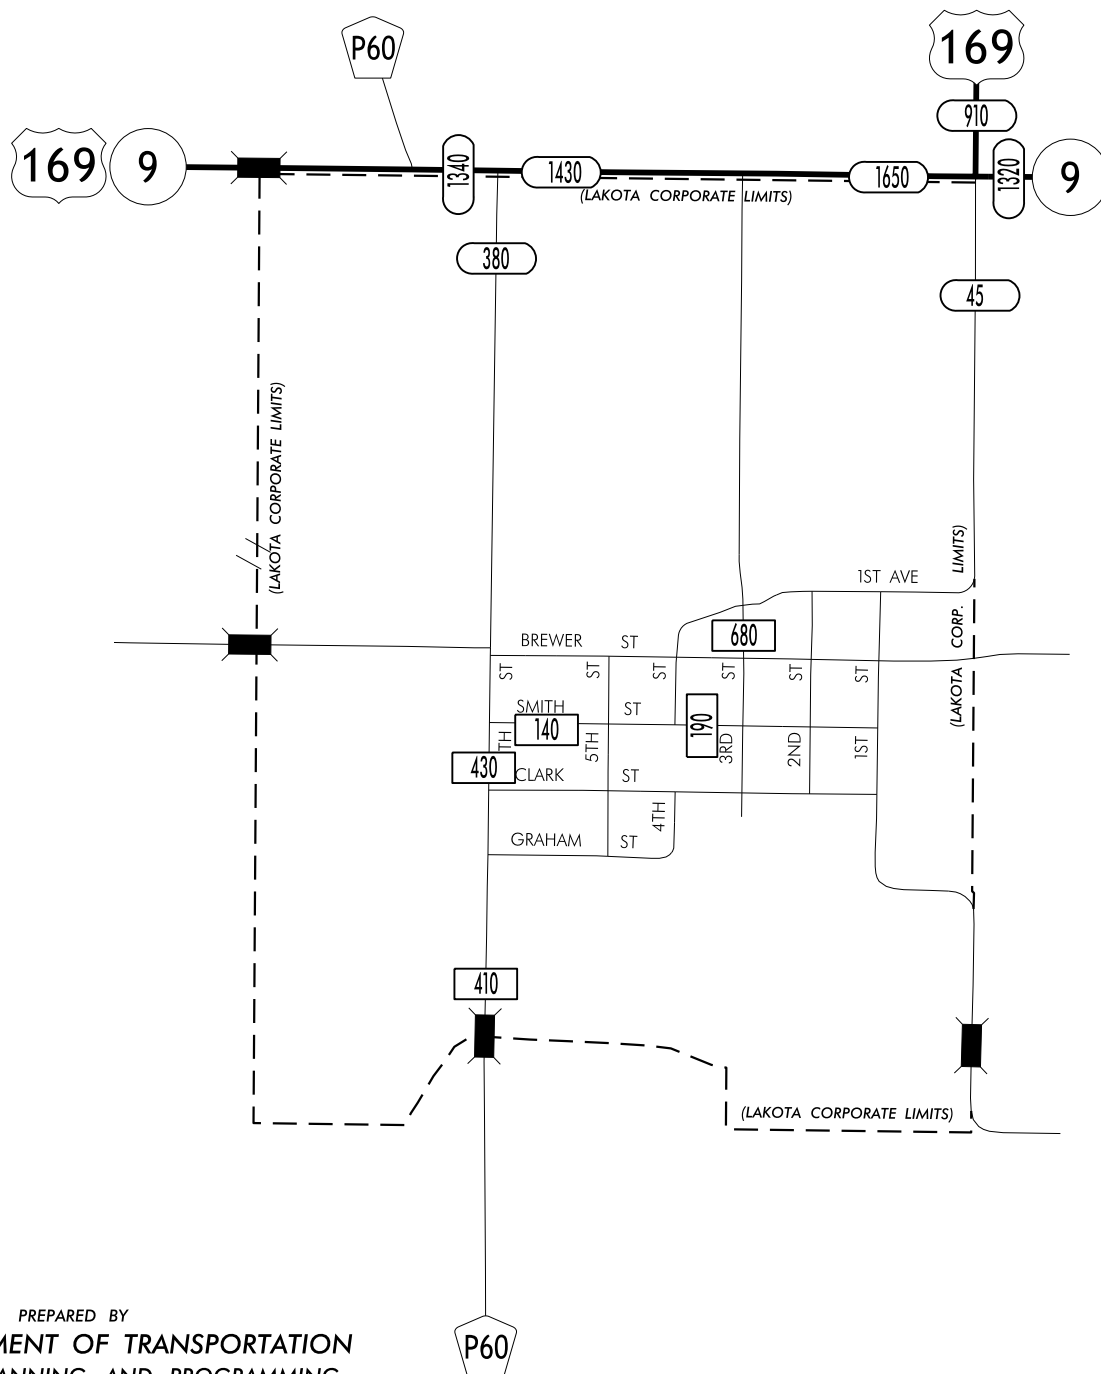

TRAFFIC FLOW MAP OF

LAKOTA

KOSSUTH COUNTY

2011 ANNUAL AVERAGE DAILY TRAFFIC

PREPARED BY

IOWA DEPARTMENT OF TRANSPORTATION  
DIVISION OF PLANNING AND PROGRAMMING

OFFICE OF TRANSPORTATION DATA

PHONE (515) 239-1289

LEGEND

RECORDER ONLY  
MANUAL COUNT