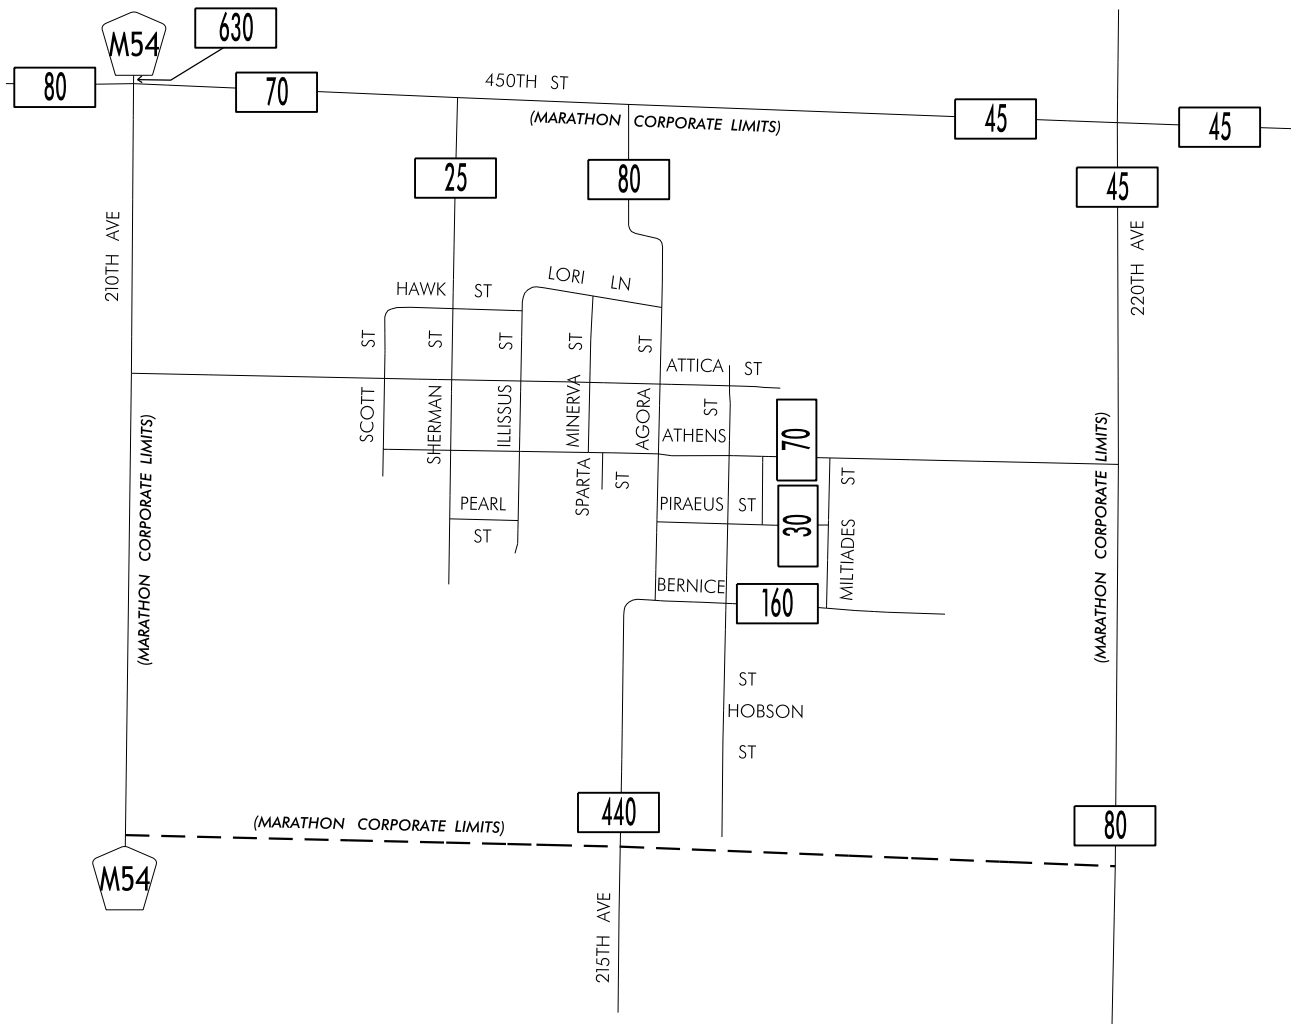

TRAFFIC FLOW MAP OF
MARATHON
BUENA VISTA COUNTY
2011 ANNUAL AVERAGE DAILY TRAFFIC

PREPARED BY

LEGEND

RECORDER ONLY 
 MANUAL COUNT 