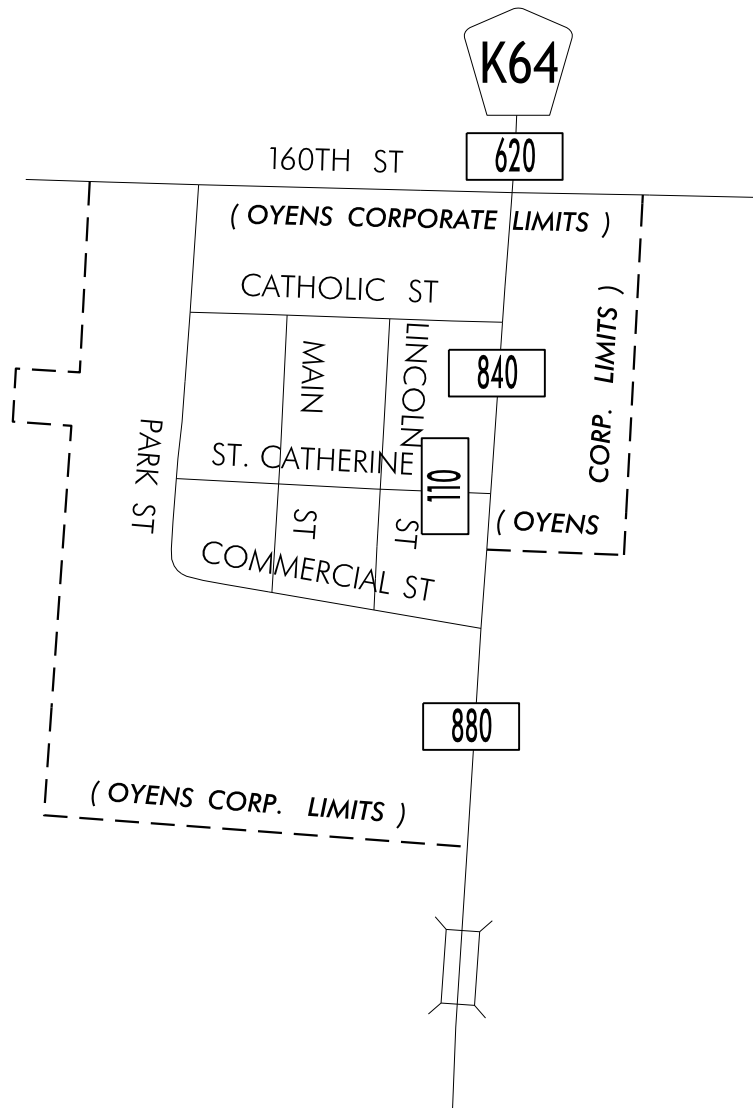

TRAFFIC FLOW MAP OF

**OYENS**

**PLYMOUTH COUNTY**

**2011 ANNUAL AVERAGE DAILY TRAFFIC**

**LEGEND**

- RECORDER ONLY 
- MANUAL COUNT 