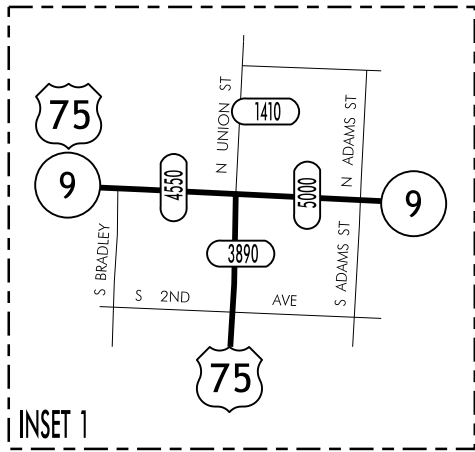

TRAFFIC FLOW MAP OF
ROCK RAPIDS
LYON COUNTY
2011 ANNUAL AVERAGE DAILY TRAFFIC

LEGEND

RECORDER ONLY 
 MANUAL COUNT 