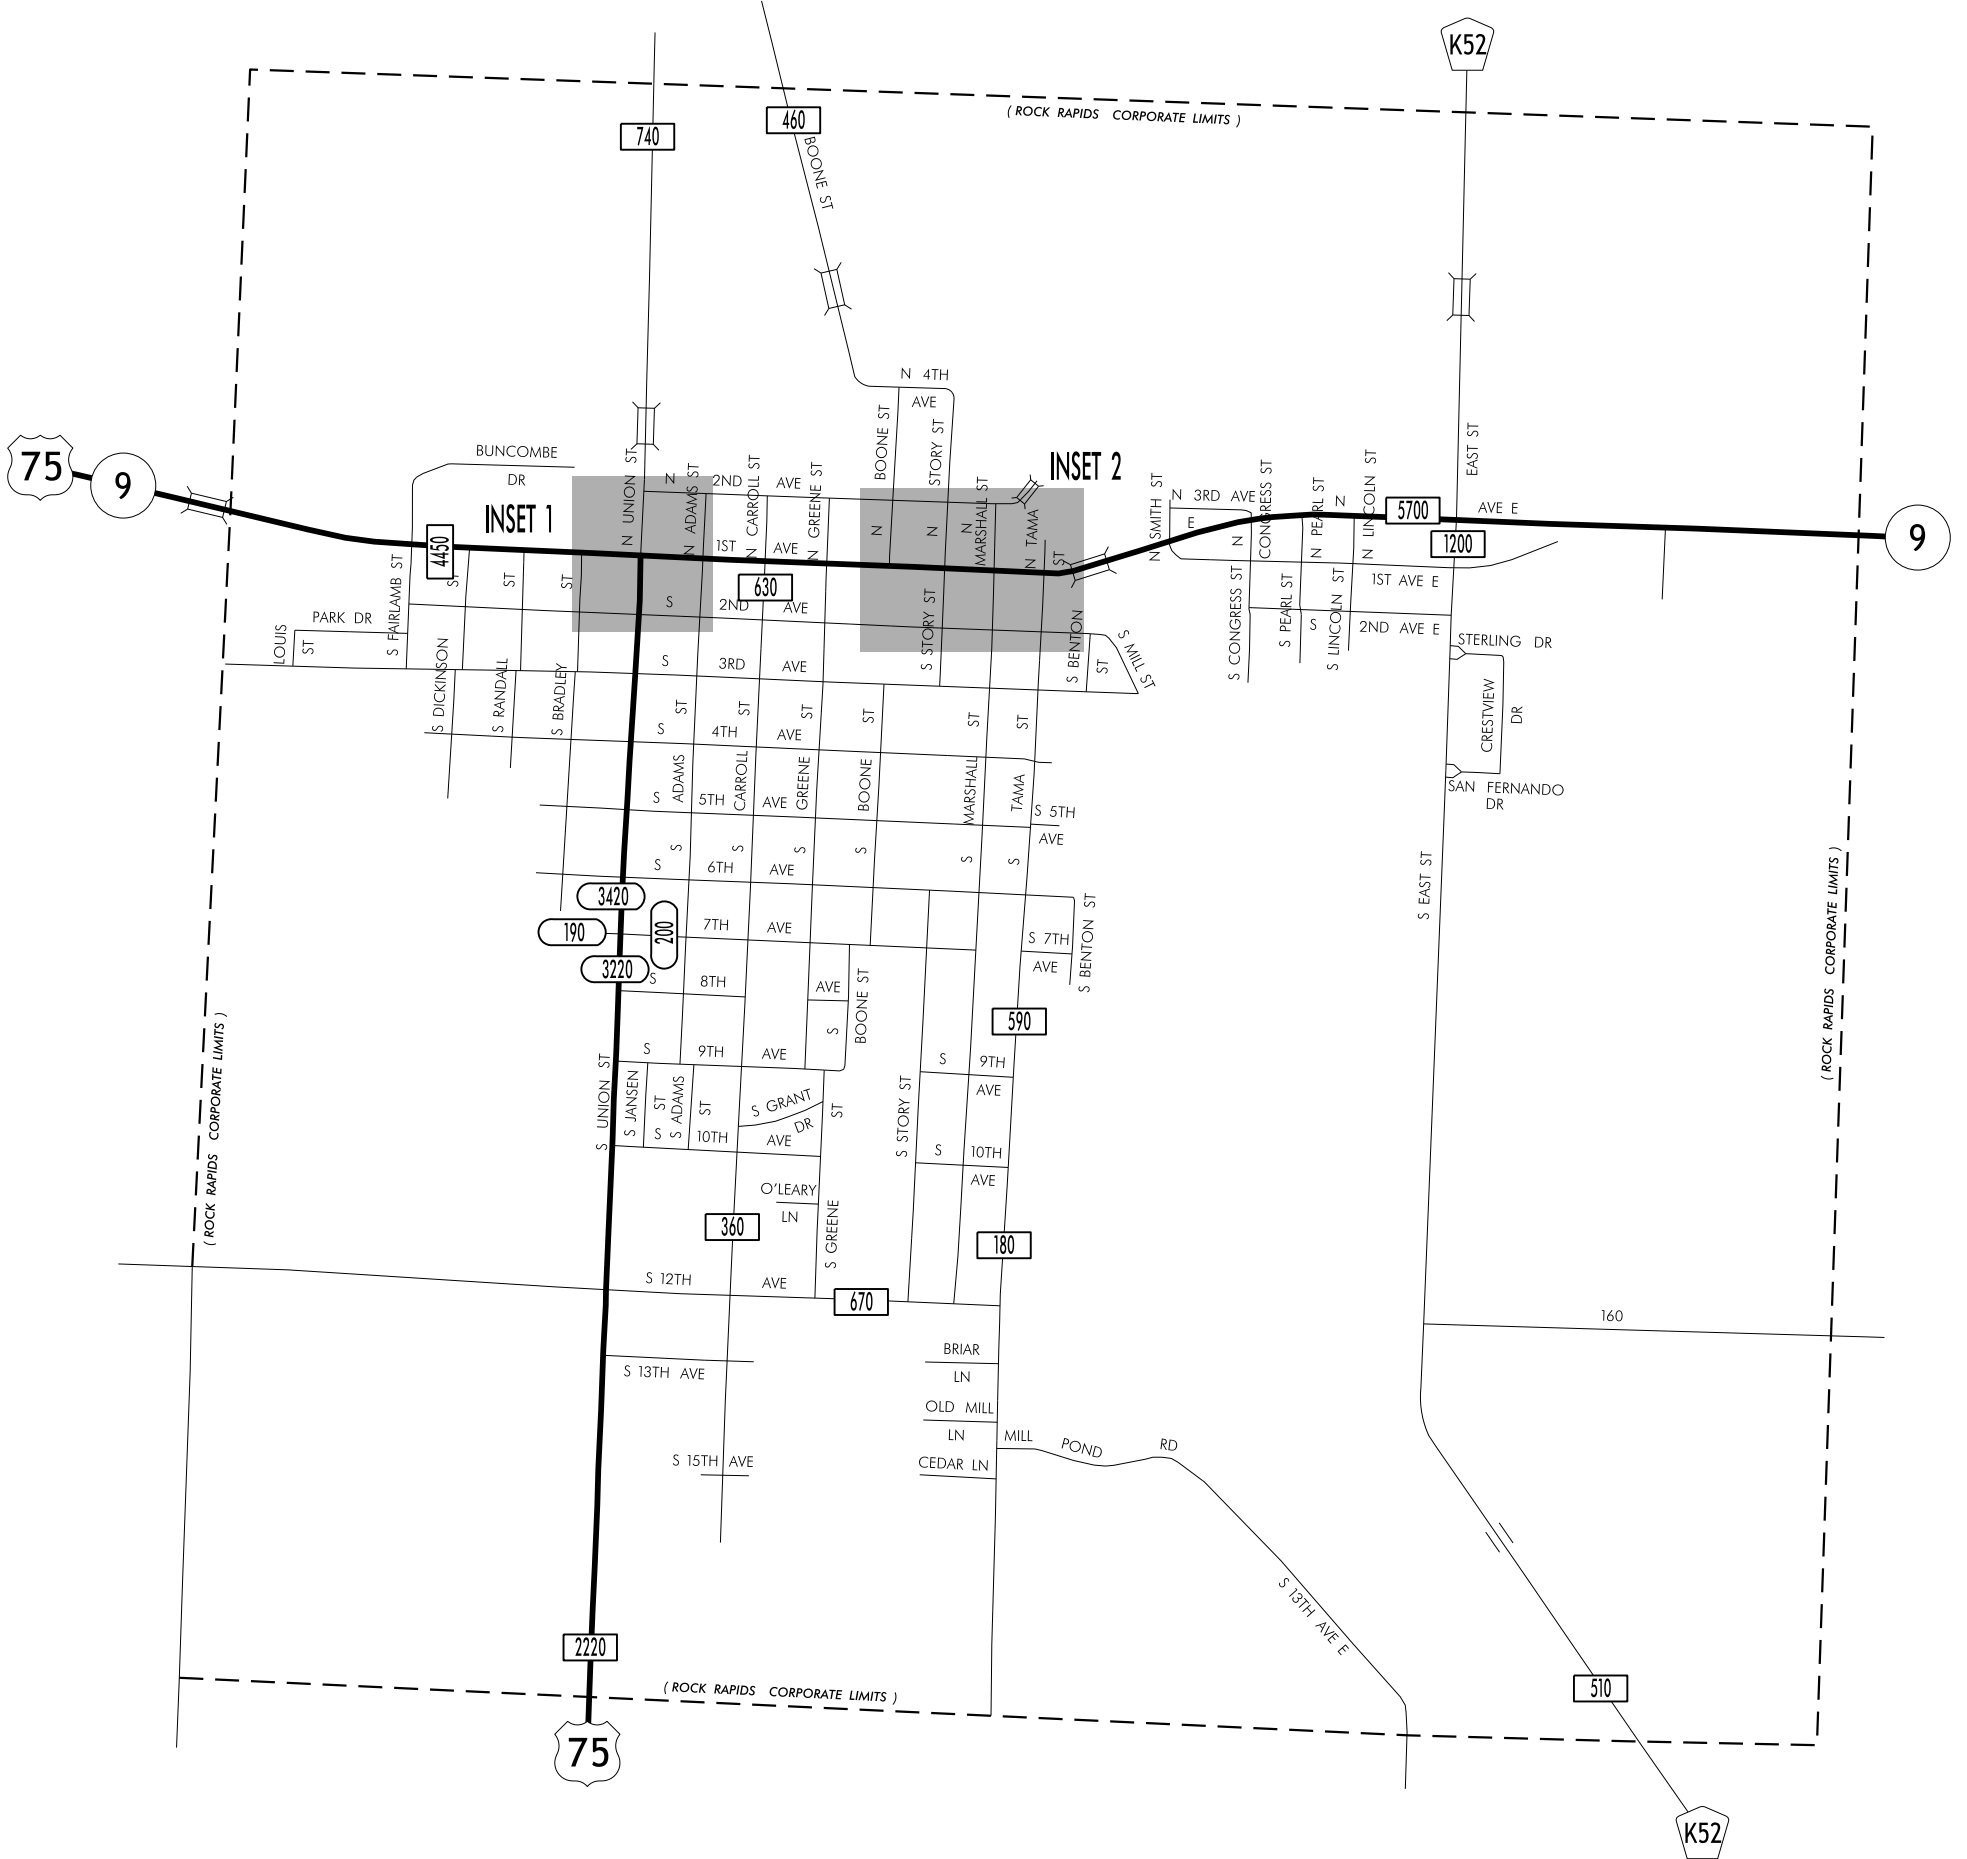

TRAFFIC FLOW MAP OF
ROCK RAPIDS
LYON COUNTY
2011 ANNUAL AVERAGE DAILY TRAFFIC

LEGEND

RECORDER ONLY 
 MANUAL COUNT 