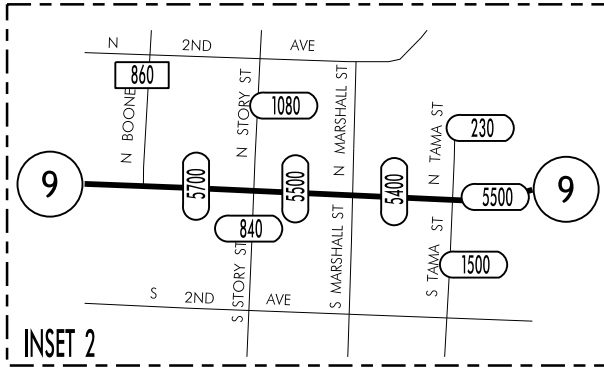

TRAFFIC FLOW MAP OF
ROCK RAPIDS
LYON COUNTY
2011 ANNUAL AVERAGE DAILY TRAFFIC

LEGEND

RECORDER ONLY 
 MANUAL COUNT 