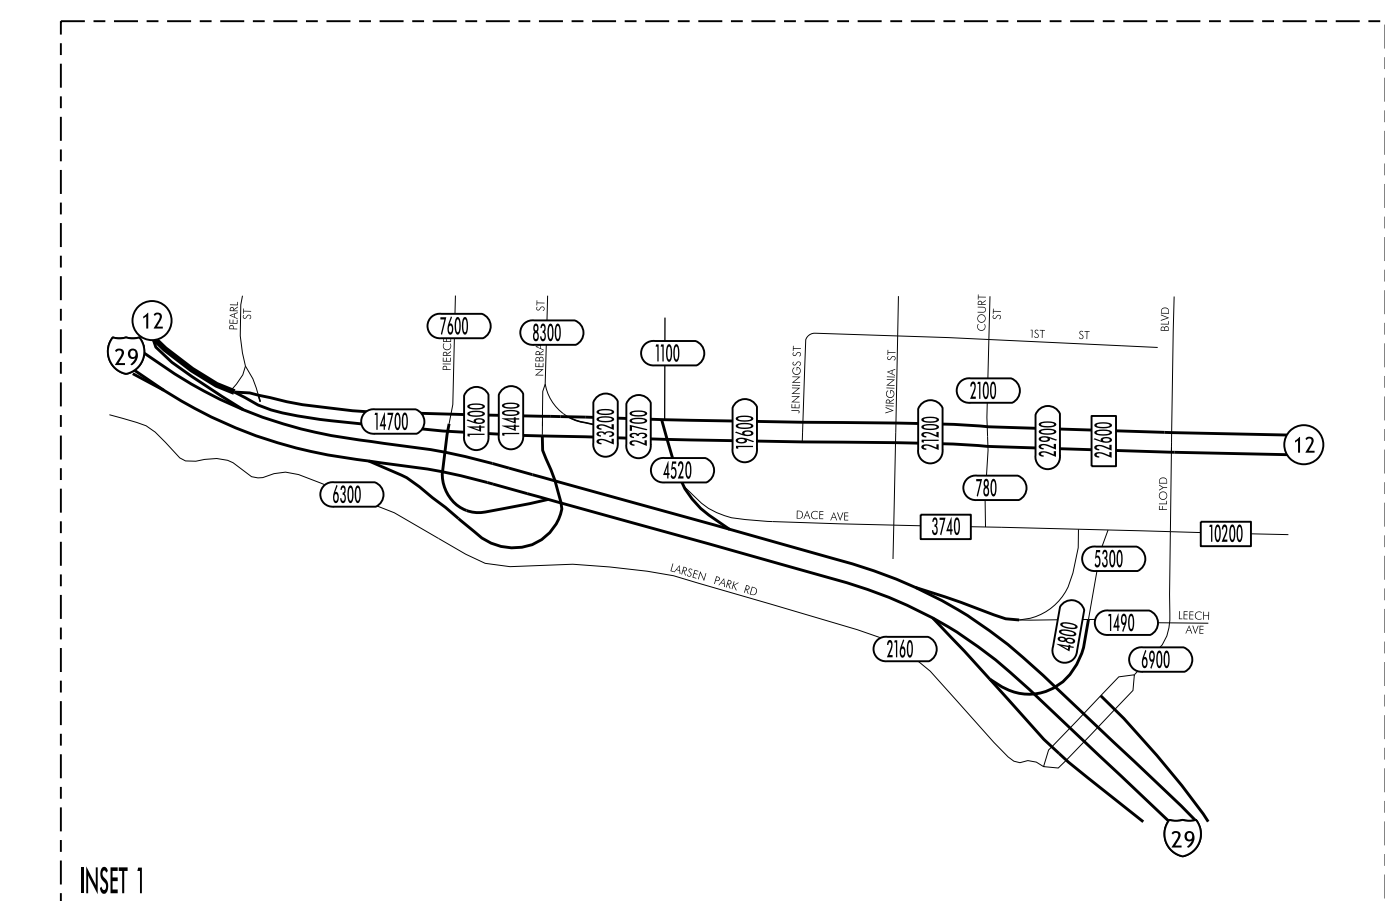

TRAFFIC FLOW MAP OF
SIoux CITY A
WOODBURY COUNTY
2011 ANNUAL AVERAGE DAILY TRAFFIC
 * REVISED 10 /2014

UNION COUNTY
STATE OF SOUTH DAKOTA

DAKOTA COUNTY
STATE OF NEBRASKA

TRAFFIC FLOW MAP OF SIOUX CITY B WOODBURY COUNTY

2011 ANNUAL AVERAGE DAILY TRAFFIC
* REVISED 04 /2015

TRAFFIC FLOW MAP OF
SIoux CITY C
WOODBURY COUNTY
 2011 ANNUAL AVERAGE DAILY TRAFFIC