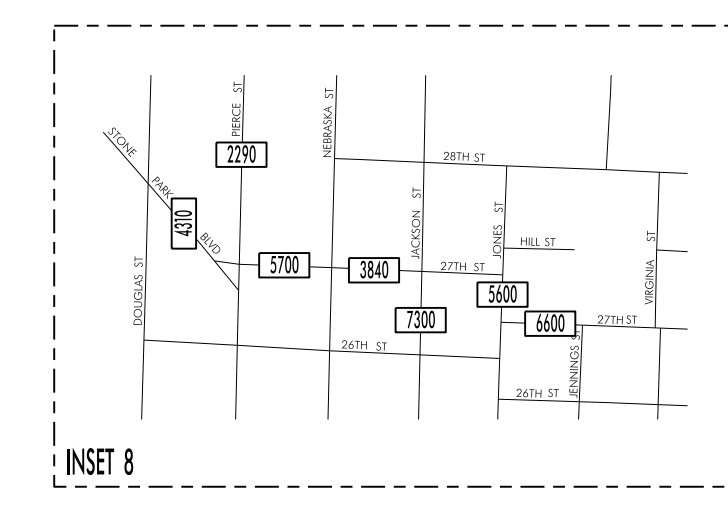

TRAFFIC FLOW MAP OF
SIoux CITY A
WOODBURY COUNTY
2011 ANNUAL AVERAGE DAILY TRAFFIC
 * REVISED 10 /2014

UNION COUNTY
STATE OF SOUTH DAKOTA

DAKOTA COUNTY
STATE OF NEBRASKA

TRAFFIC FLOW MAP OF SIOUX CITY B WOODBURY COUNTY

2011 ANNUAL AVERAGE DAILY TRAFFIC
* REVISED 04 /2015

TRAFFIC FLOW MAP OF
SIoux CITY C
WOODBURY COUNTY
 2011 ANNUAL AVERAGE DAILY TRAFFIC