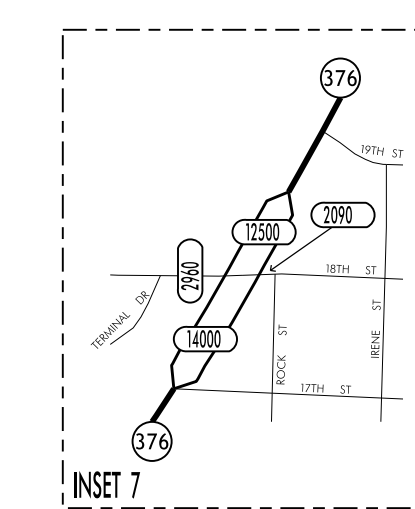

TRAFFIC FLOW MAP OF
SIoux CITY A
WOODBURY COUNTY
2011 ANNUAL AVERAGE DAILY TRAFFIC
 * REVISED 10 /2014

UNION COUNTY
STATE OF SOUTH DAKOTA

DAKOTA COUNTY
STATE OF NEBRASKA

TRAFFIC FLOW MAP OF SIOUX CITY B WOODBURY COUNTY

2011 ANNUAL AVERAGE DAILY TRAFFIC
* REVISED 04 /2015

TRAFFIC FLOW MAP OF
SIoux CITY C
WOODBURY COUNTY
 2011 ANNUAL AVERAGE DAILY TRAFFIC