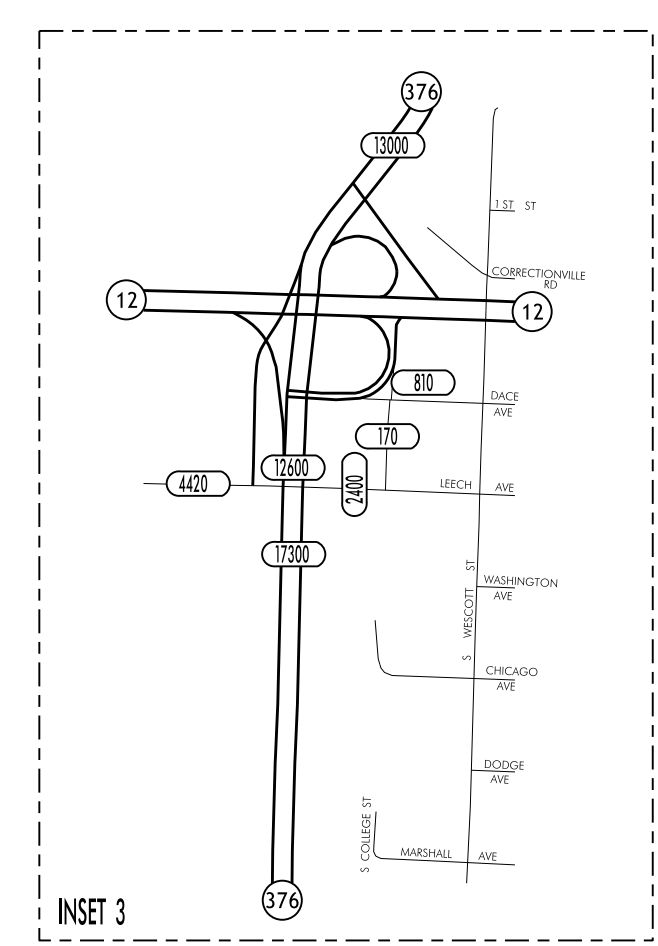

TRAFFIC FLOW MAP OF
SIoux CITY A
WOODBURY COUNTY
2011 ANNUAL AVERAGE DAILY TRAFFIC
 * REVISED 10 /2014

UNION COUNTY
STATE OF SOUTH DAKOTA

DAKOTA COUNTY
STATE OF NEBRASKA

TRAFFIC FLOW MAP OF SIOUX CITY B WOODBURY COUNTY

2011 ANNUAL AVERAGE DAILY TRAFFIC
* REVISED 04 /2015

TRAFFIC FLOW MAP OF
SIoux CITY C
WOODBURY COUNTY
 2011 ANNUAL AVERAGE DAILY TRAFFIC