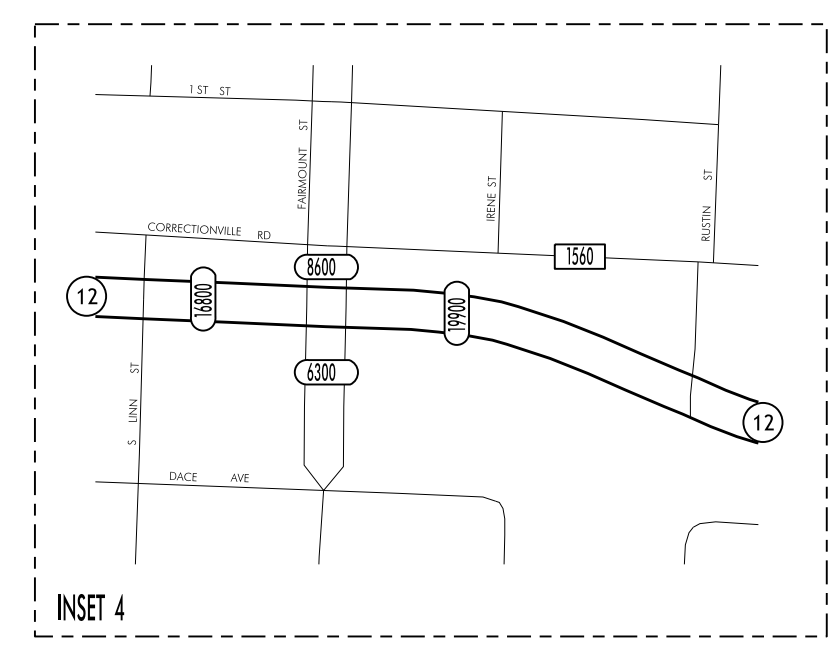

TRAFFIC FLOW MAP OF
SIoux CITY A
WOODBURY COUNTY
2011 ANNUAL AVERAGE DAILY TRAFFIC
 * REVISED 10 /2014

UNION COUNTY
STATE OF SOUTH DAKOTA

DAKOTA COUNTY
STATE OF NEBRASKA

TRAFFIC FLOW MAP OF SIOUX CITY B WOODBURY COUNTY

2011 ANNUAL AVERAGE DAILY TRAFFIC
* REVISED 04 /2015

TRAFFIC FLOW MAP OF
SIoux CITY C
WOODBURY COUNTY
 2011 ANNUAL AVERAGE DAILY TRAFFIC