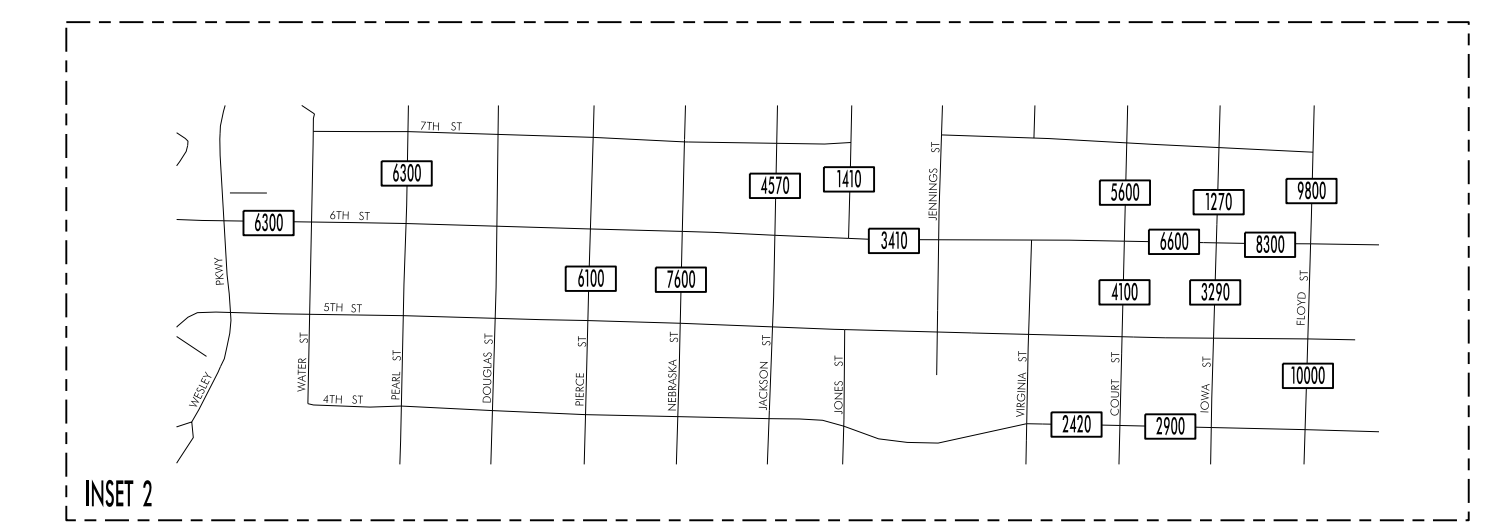

TRAFFIC FLOW MAP OF
SIoux CITY A
WOODBURY COUNTY
2011 ANNUAL AVERAGE DAILY TRAFFIC
 * REVISED 10 /2014

UNION COUNTY
STATE OF SOUTH DAKOTA

DAKOTA COUNTY
STATE OF NEBRASKA

TRAFFIC FLOW MAP OF SIOUX CITY B WOODBURY COUNTY

2011 ANNUAL AVERAGE DAILY TRAFFIC
* REVISED 04 /2015

TRAFFIC FLOW MAP OF
SIoux CITY C
WOODBURY COUNTY
 2011 ANNUAL AVERAGE DAILY TRAFFIC