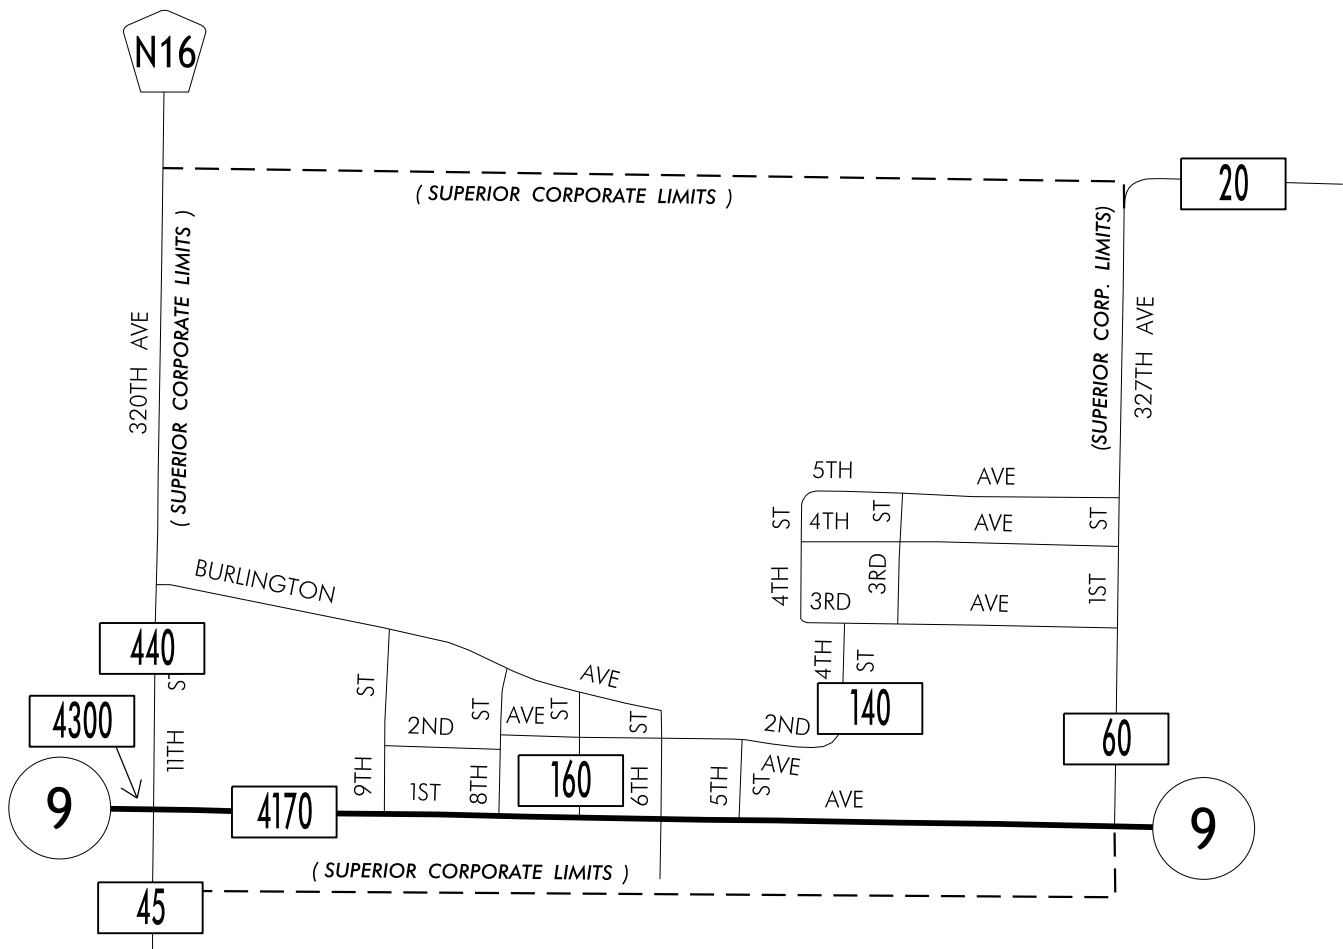

SUPERIOR

DICKINSON COUNTY

2011 ANNUAL AVERAGE DAILY TRAFFIC

PREPARED BY

LEGEND

RECORDER ONLY
 MANUAL COUNT