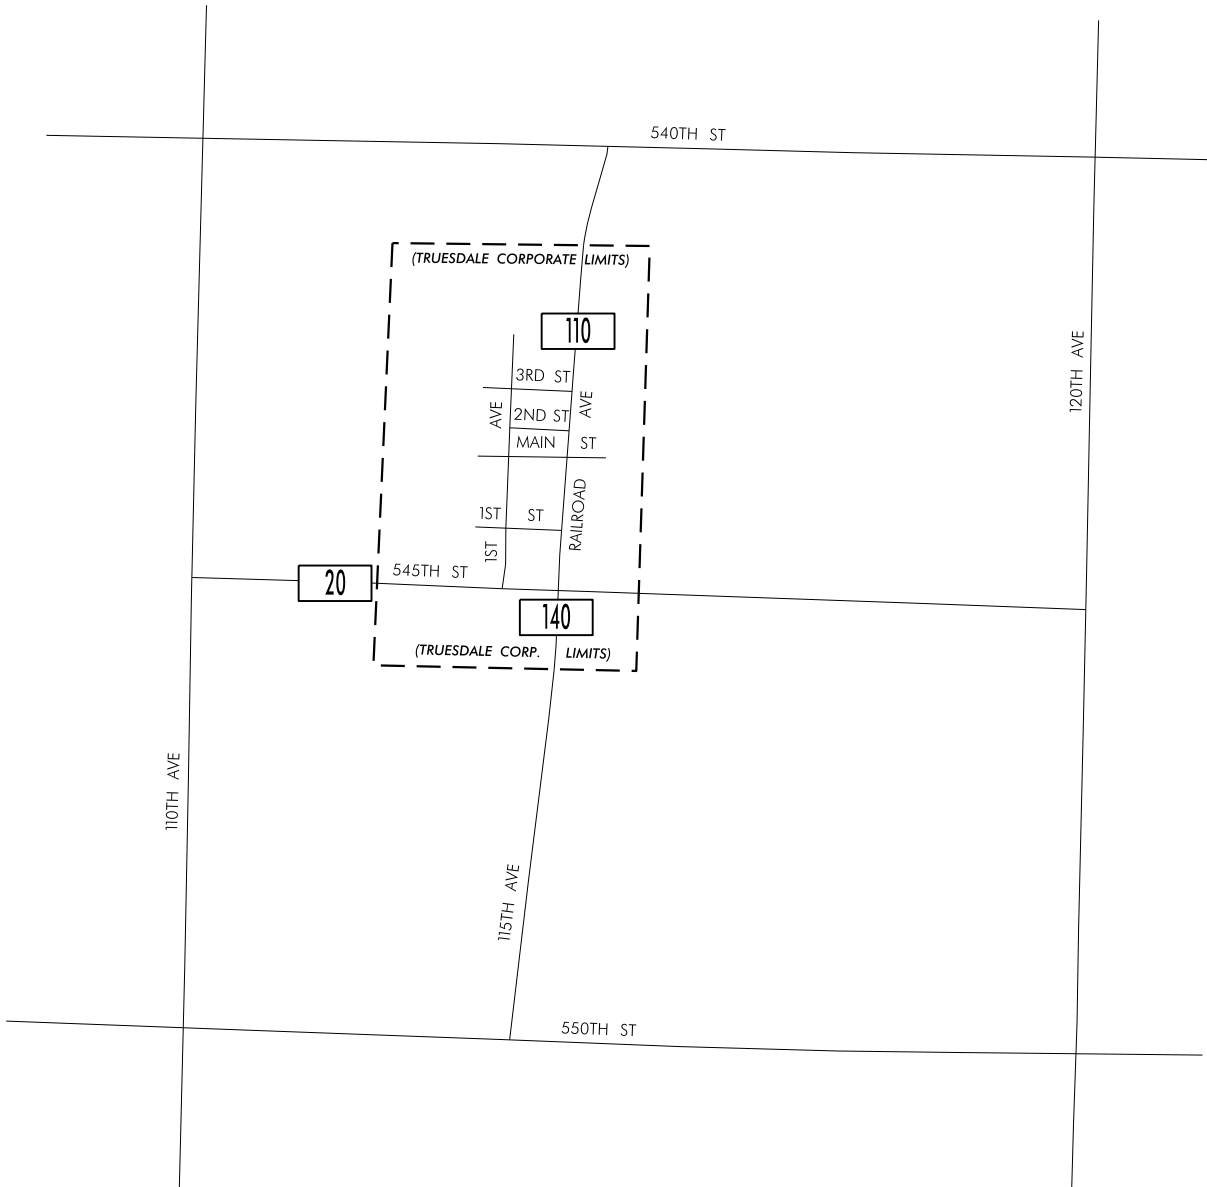

TRAFFIC FLOW MAP OF
TRUESDALE
BUENA VISTA COUNTY
2011 ANNUAL AVERAGE DAILY TRAFFIC

PREPARED BY

LEGEND

RECORDER ONLY
 MANUAL COUNT