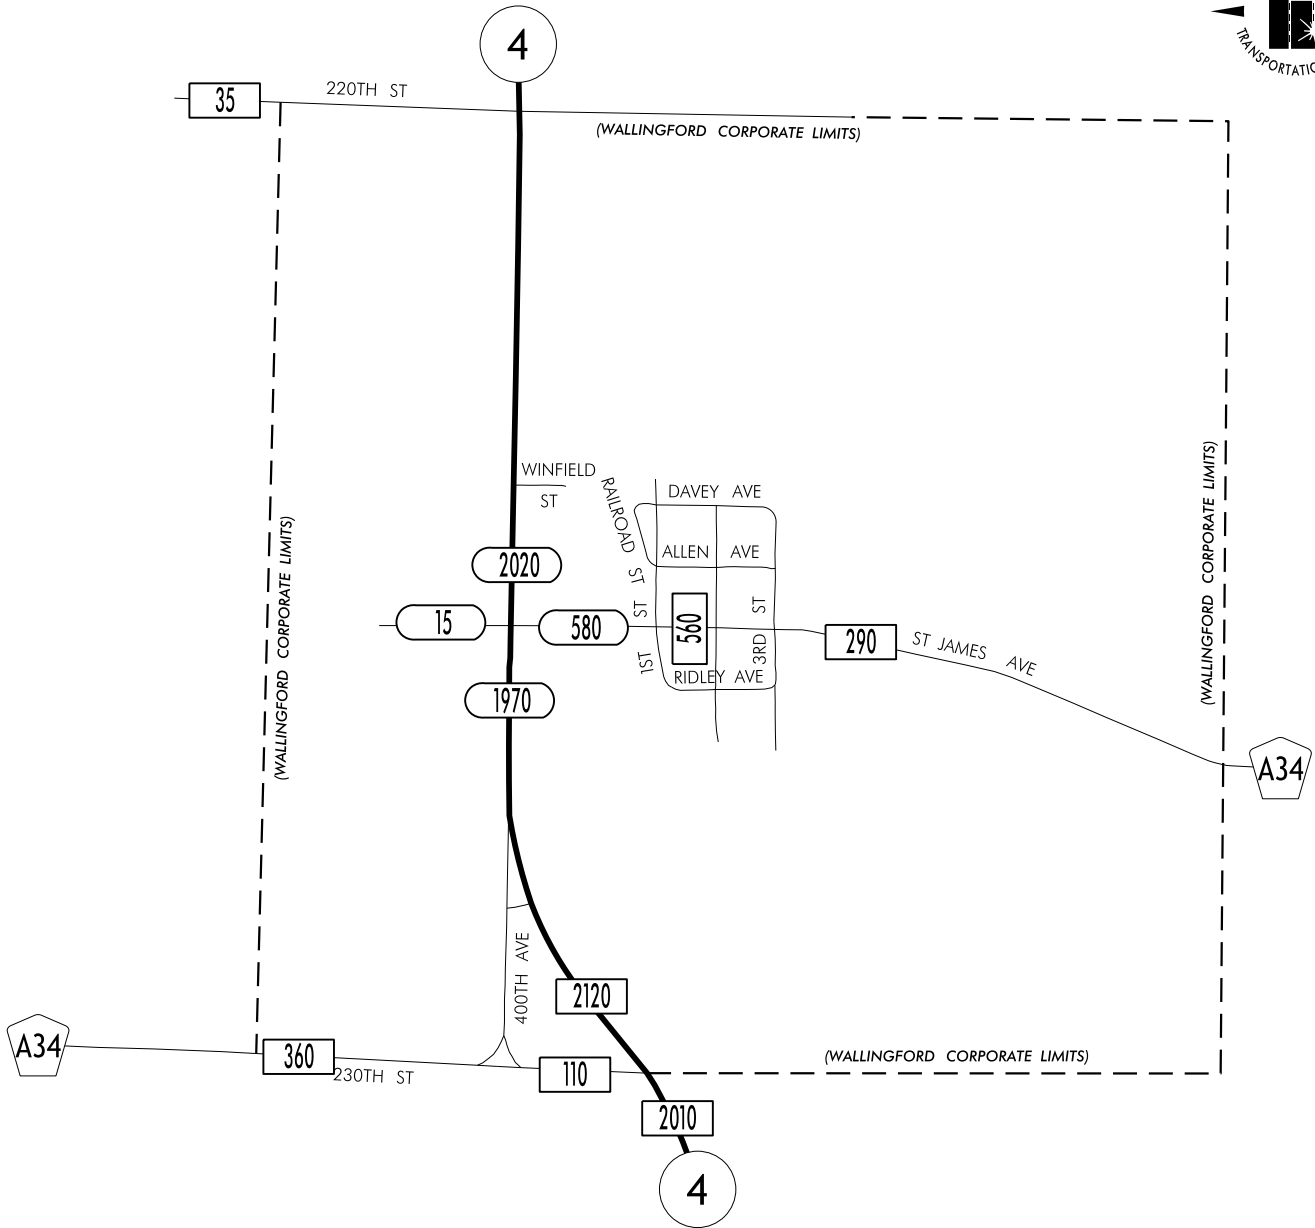

TRAFFIC FLOW MAP OF  
**WALLINGFORD**

**EMMET COUNTY**

**2011 ANNUAL AVERAGE DAILY TRAFFIC**

**LEGEND**

RECORDER ONLY   
MANUAL COUNT 