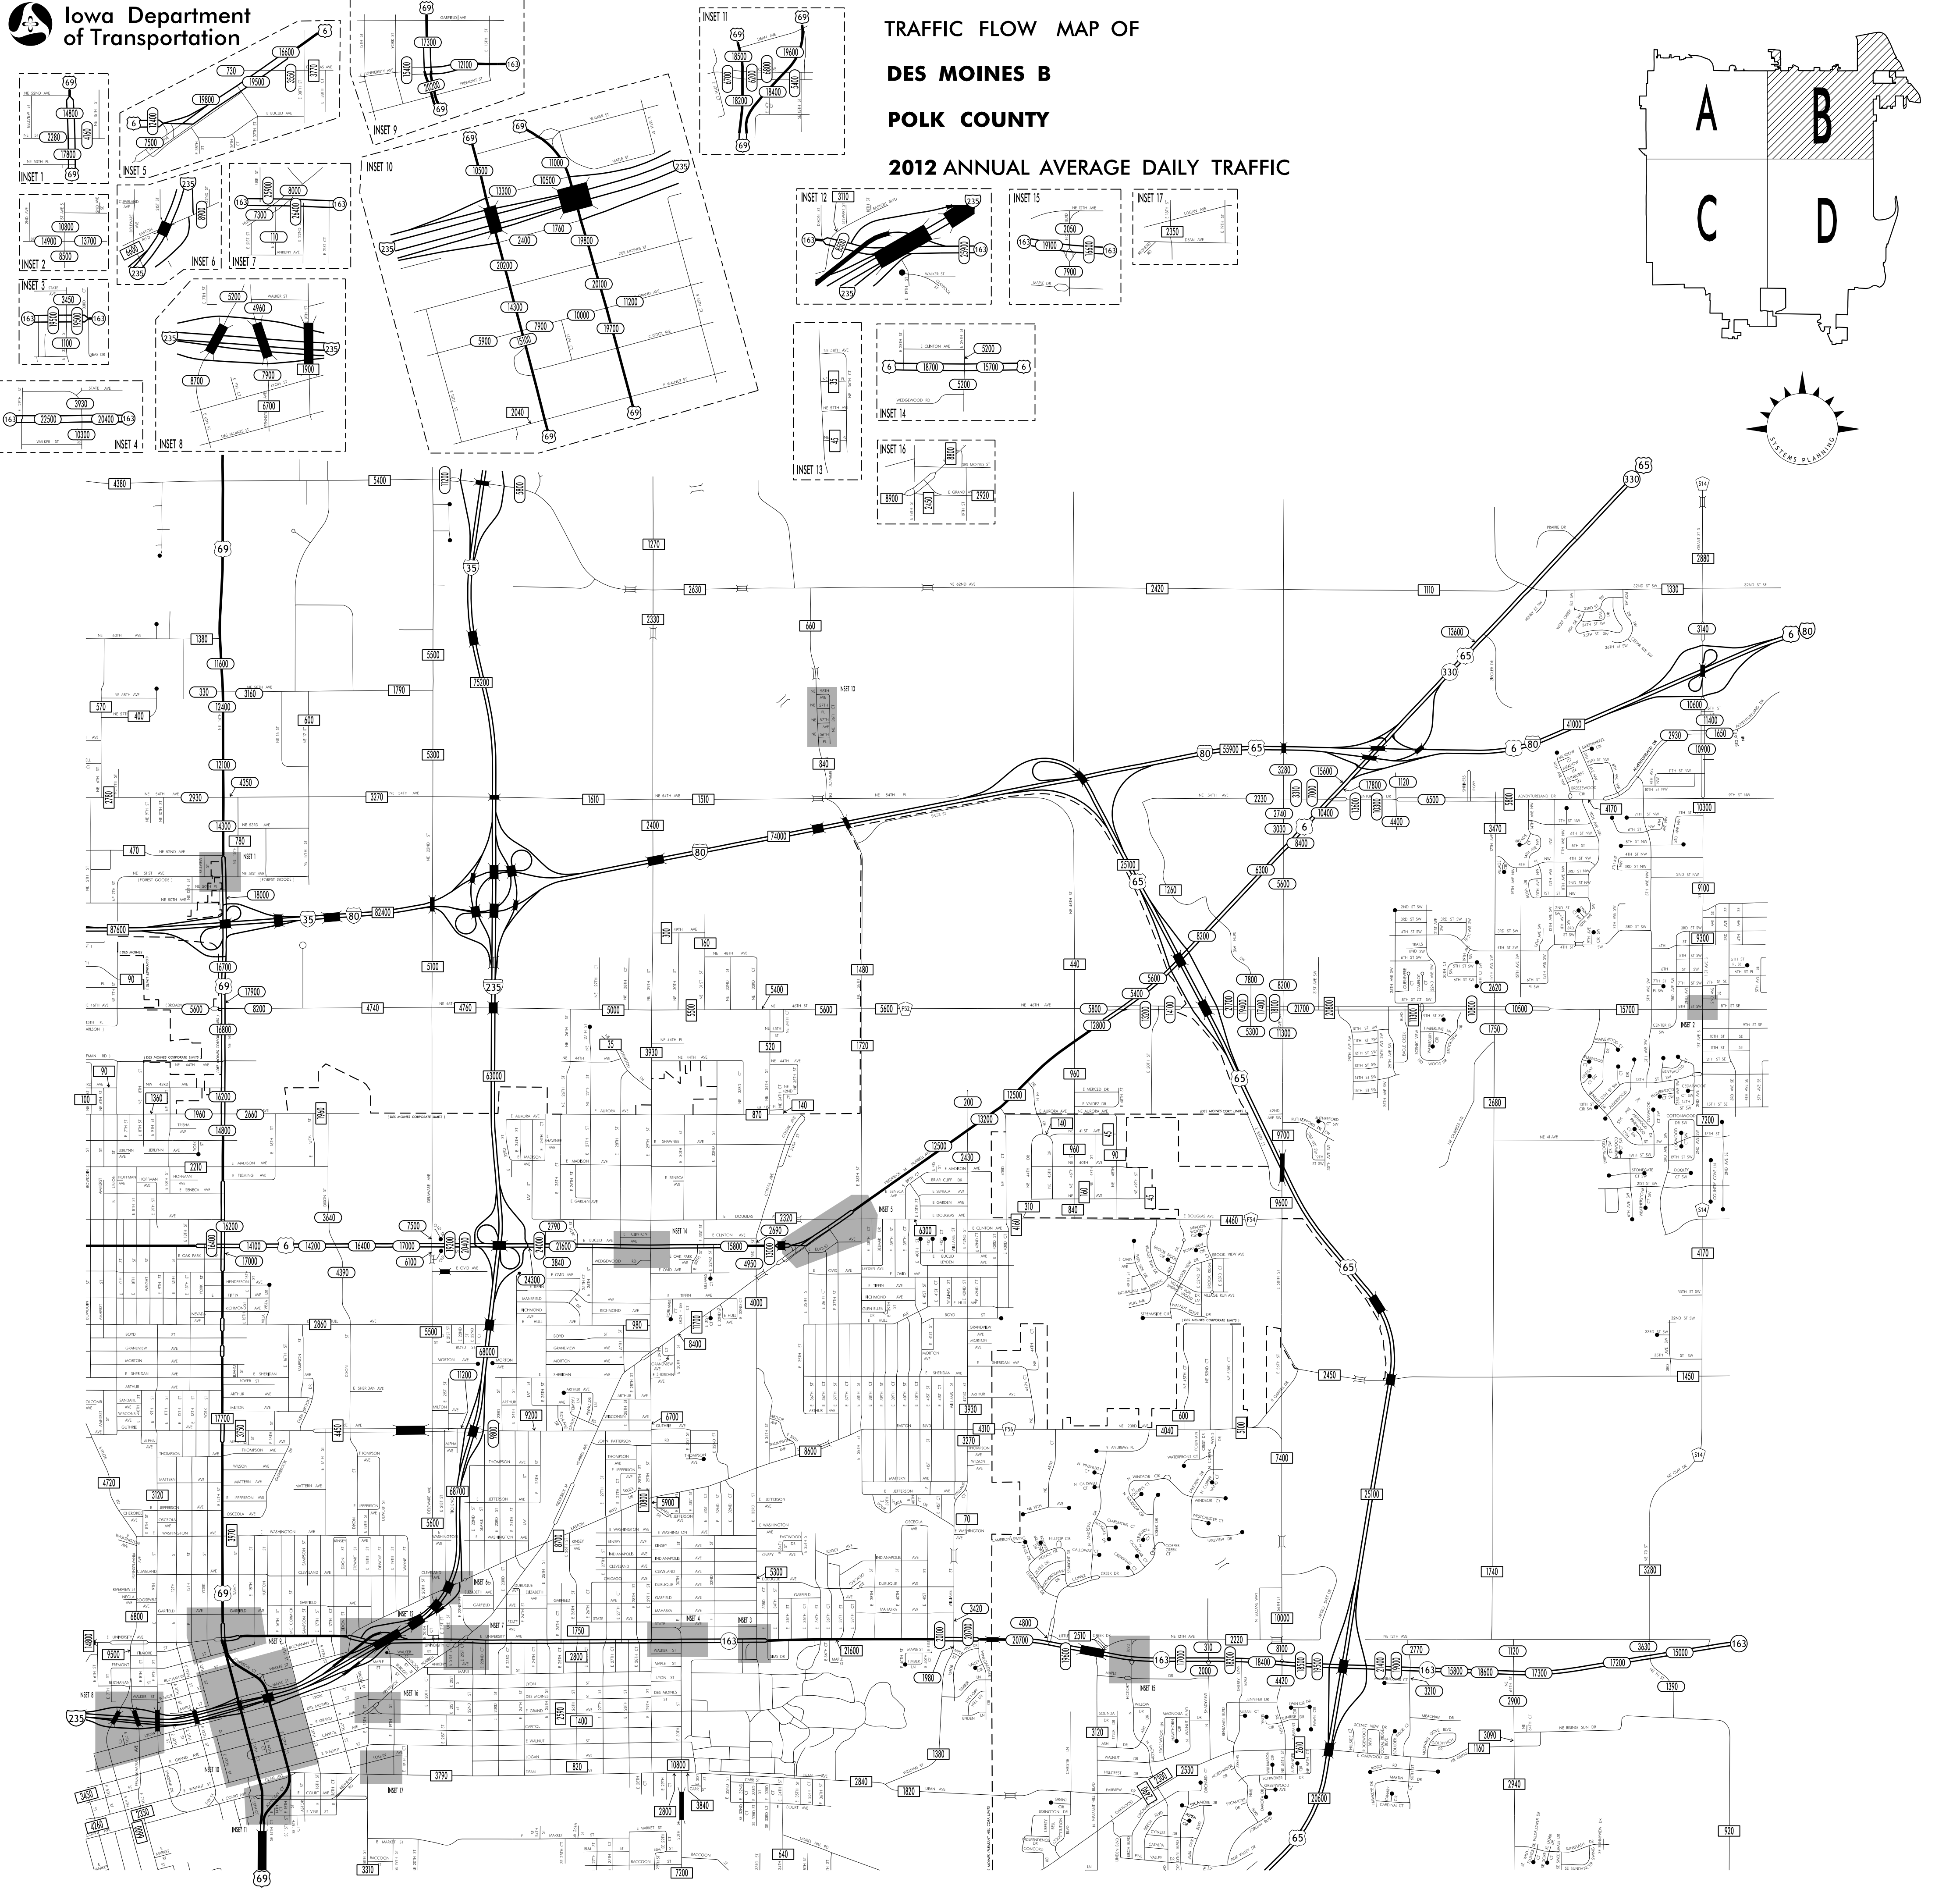

TRAFFIC FLOW MAP OF
DES MOINES A
POLK COUNTY
 2012 ANNUAL AVERAGE DAILY TRAFFIC

**TRAFFIC FLOW MAP OF
DES MOINES B
POLK COUNTY
2012 ANNUAL AVERAGE DAILY TRAFFIC**

TRAFFIC FLOW MAP OF
DES MOINES C
POLK COUNTY
2012 ANNUAL AVERAGE DAILY TRAFFIC
 * REVISED 07 /2013

TRAFFIC FLOW MAP OF
DES MOINES D
POLK COUNTY
 2012 ANNUAL AVERAGE DAILY TRAFFIC