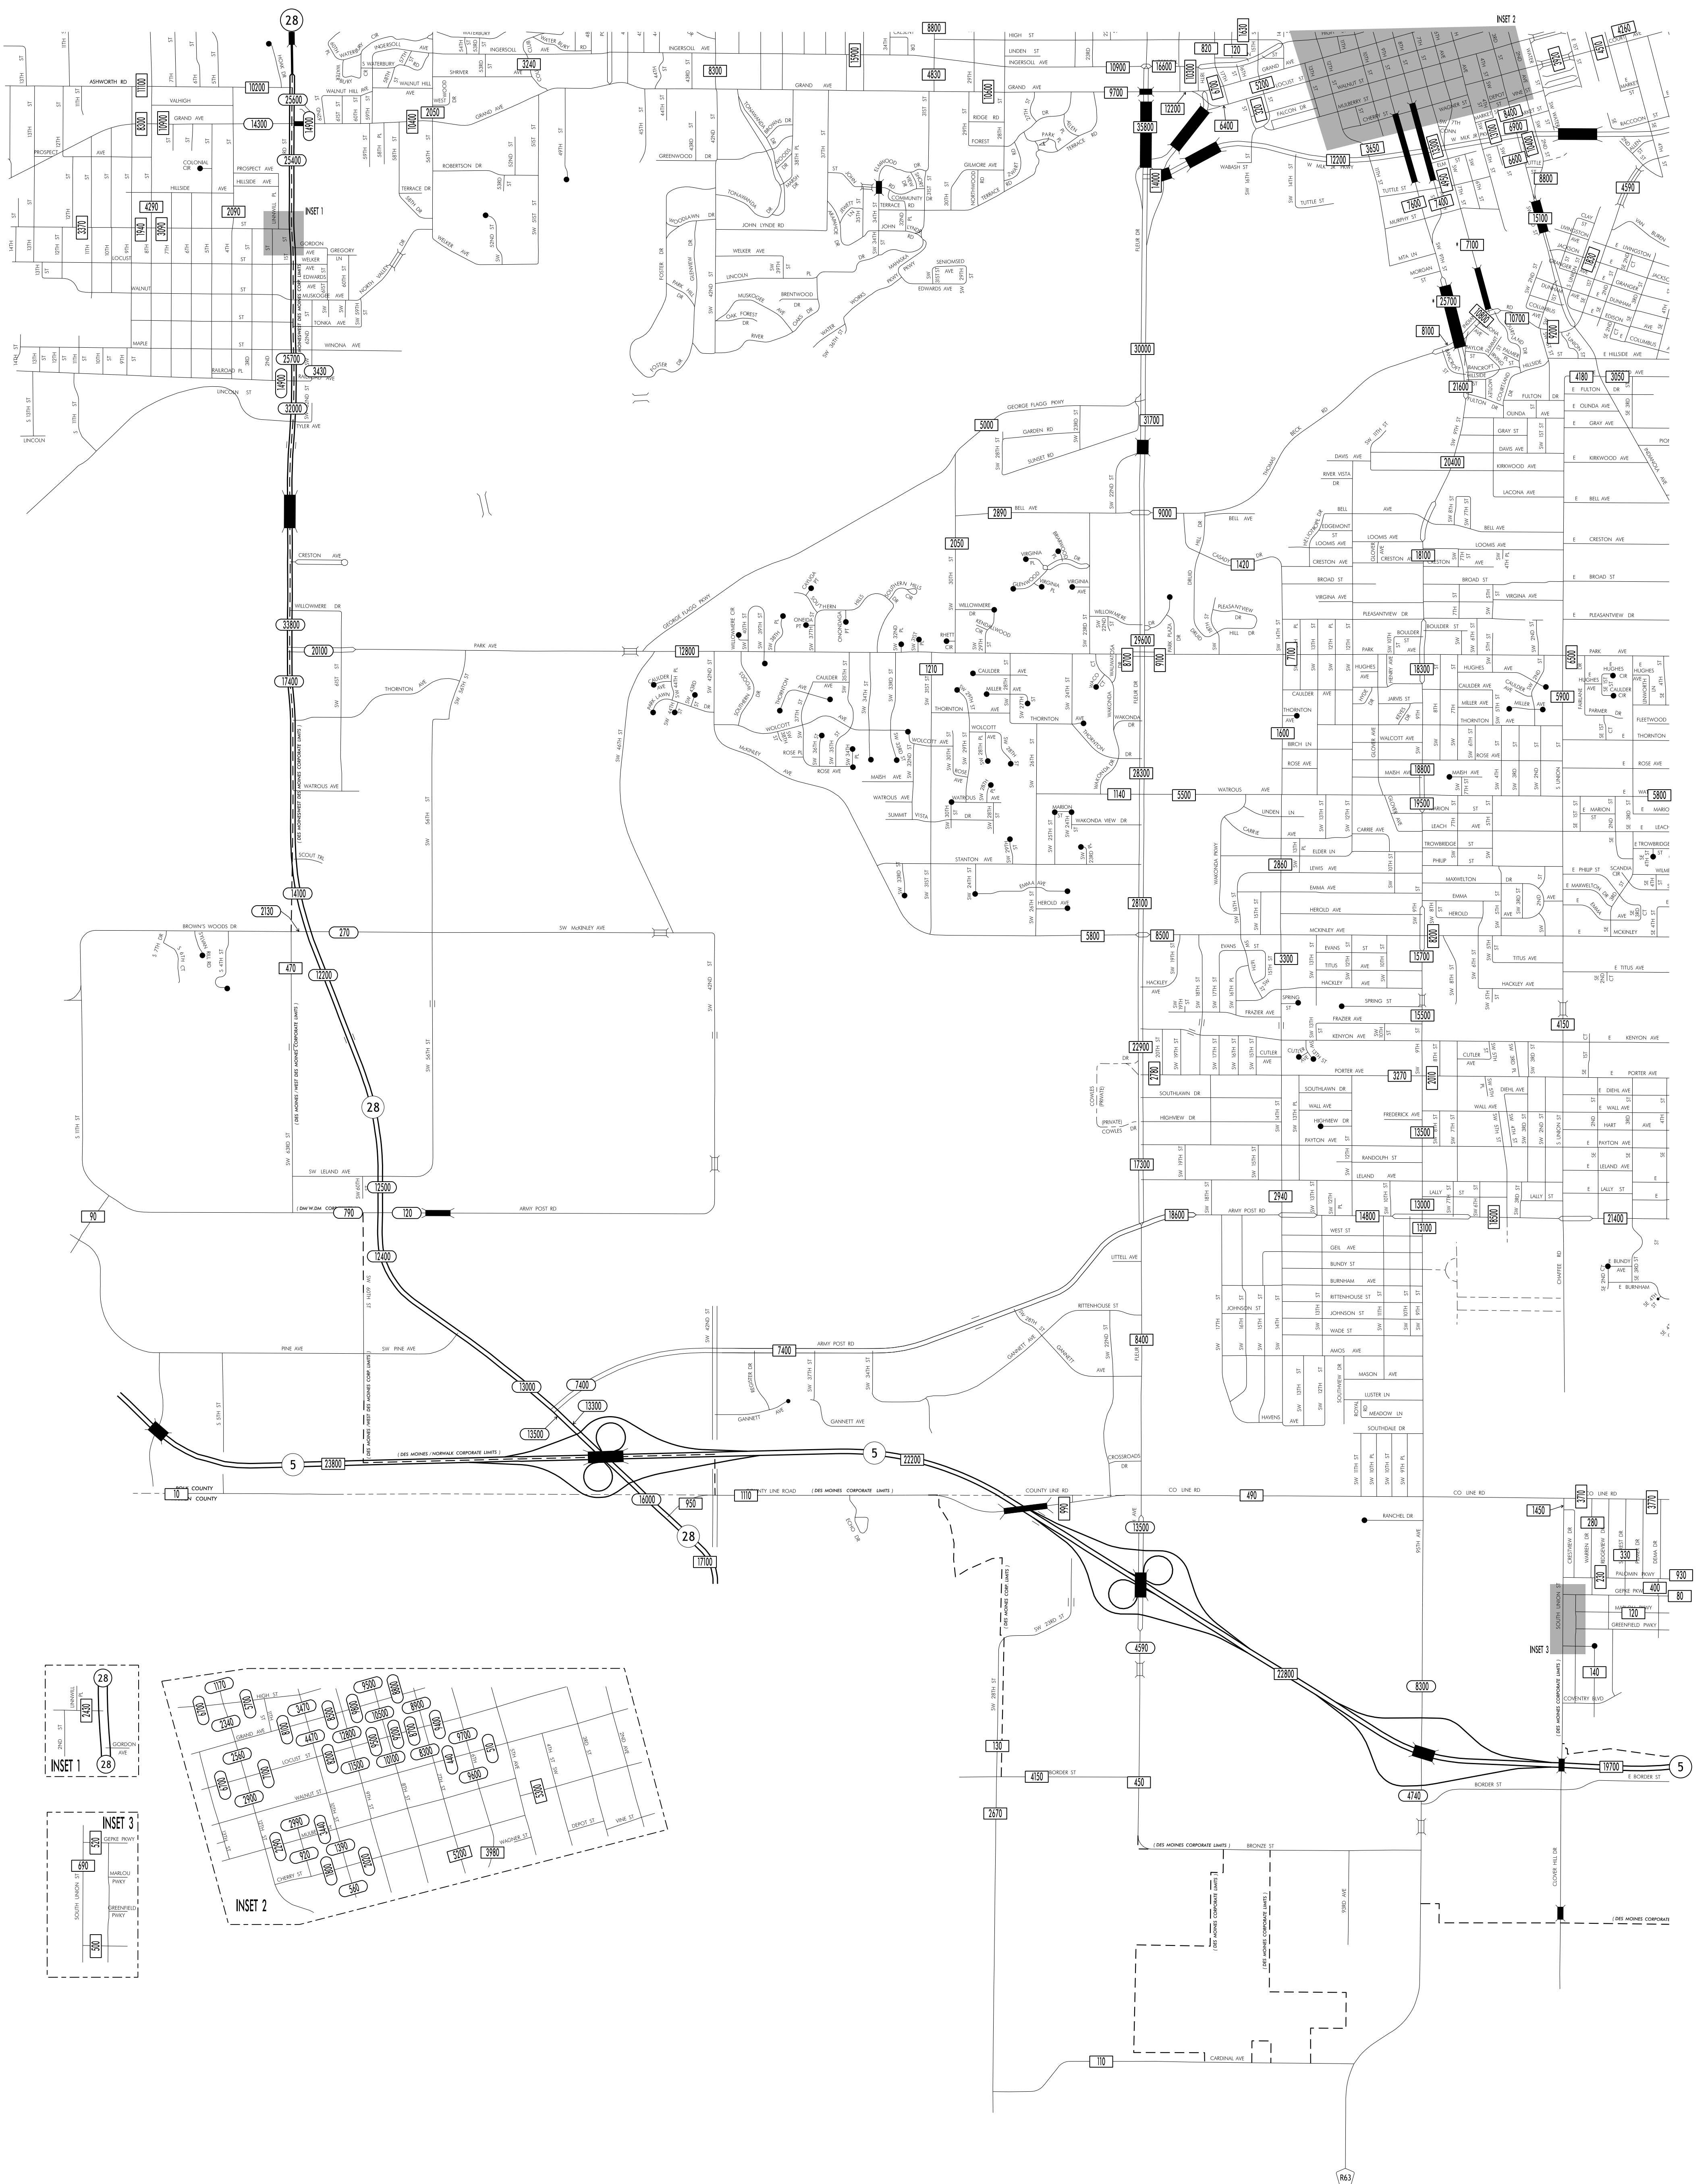

TRAFFIC FLOW MAP OF
DES MOINES A
POLK COUNTY
 2012 ANNUAL AVERAGE DAILY TRAFFIC

**TRAFFIC FLOW MAP OF
DES MOINES B
POLK COUNTY
2012 ANNUAL AVERAGE DAILY TRAFFIC**

TRAFFIC FLOW MAP OF
DES MOINES C
POLK COUNTY
2012 ANNUAL AVERAGE DAILY TRAFFIC
 * REVISED 07 /2013

TRAFFIC FLOW MAP OF
DES MOINES D
POLK COUNTY
 2012 ANNUAL AVERAGE DAILY TRAFFIC