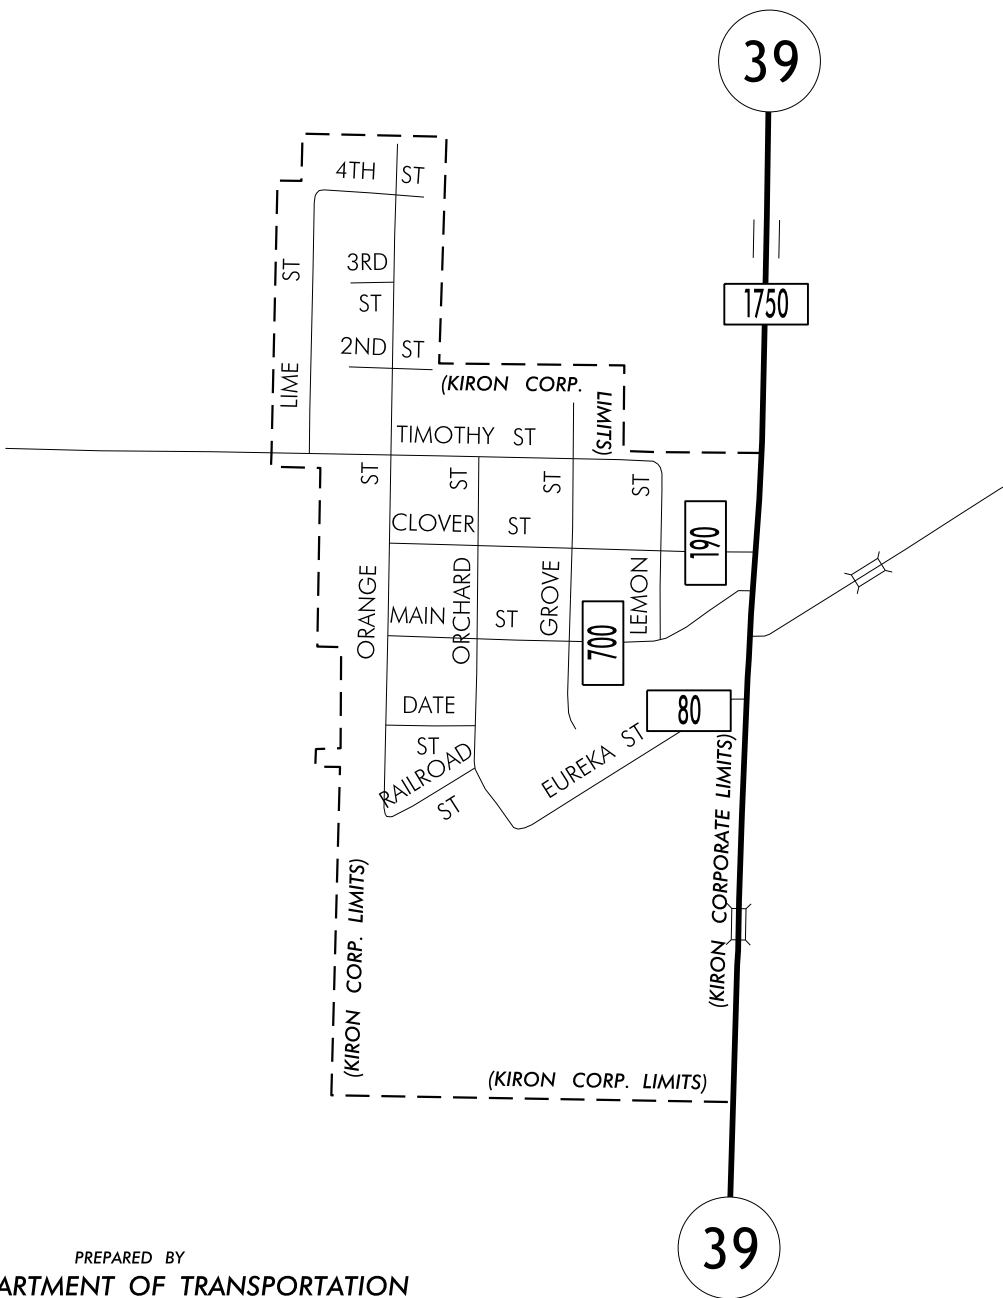

TRAFFIC FLOW MAP OF

KIRON

CRAWFORD COUNTY

2012 ANNUAL AVERAGE DAILY TRAFFIC

LEGEND

RECORDER ONLY 
 MANUAL COUNT 