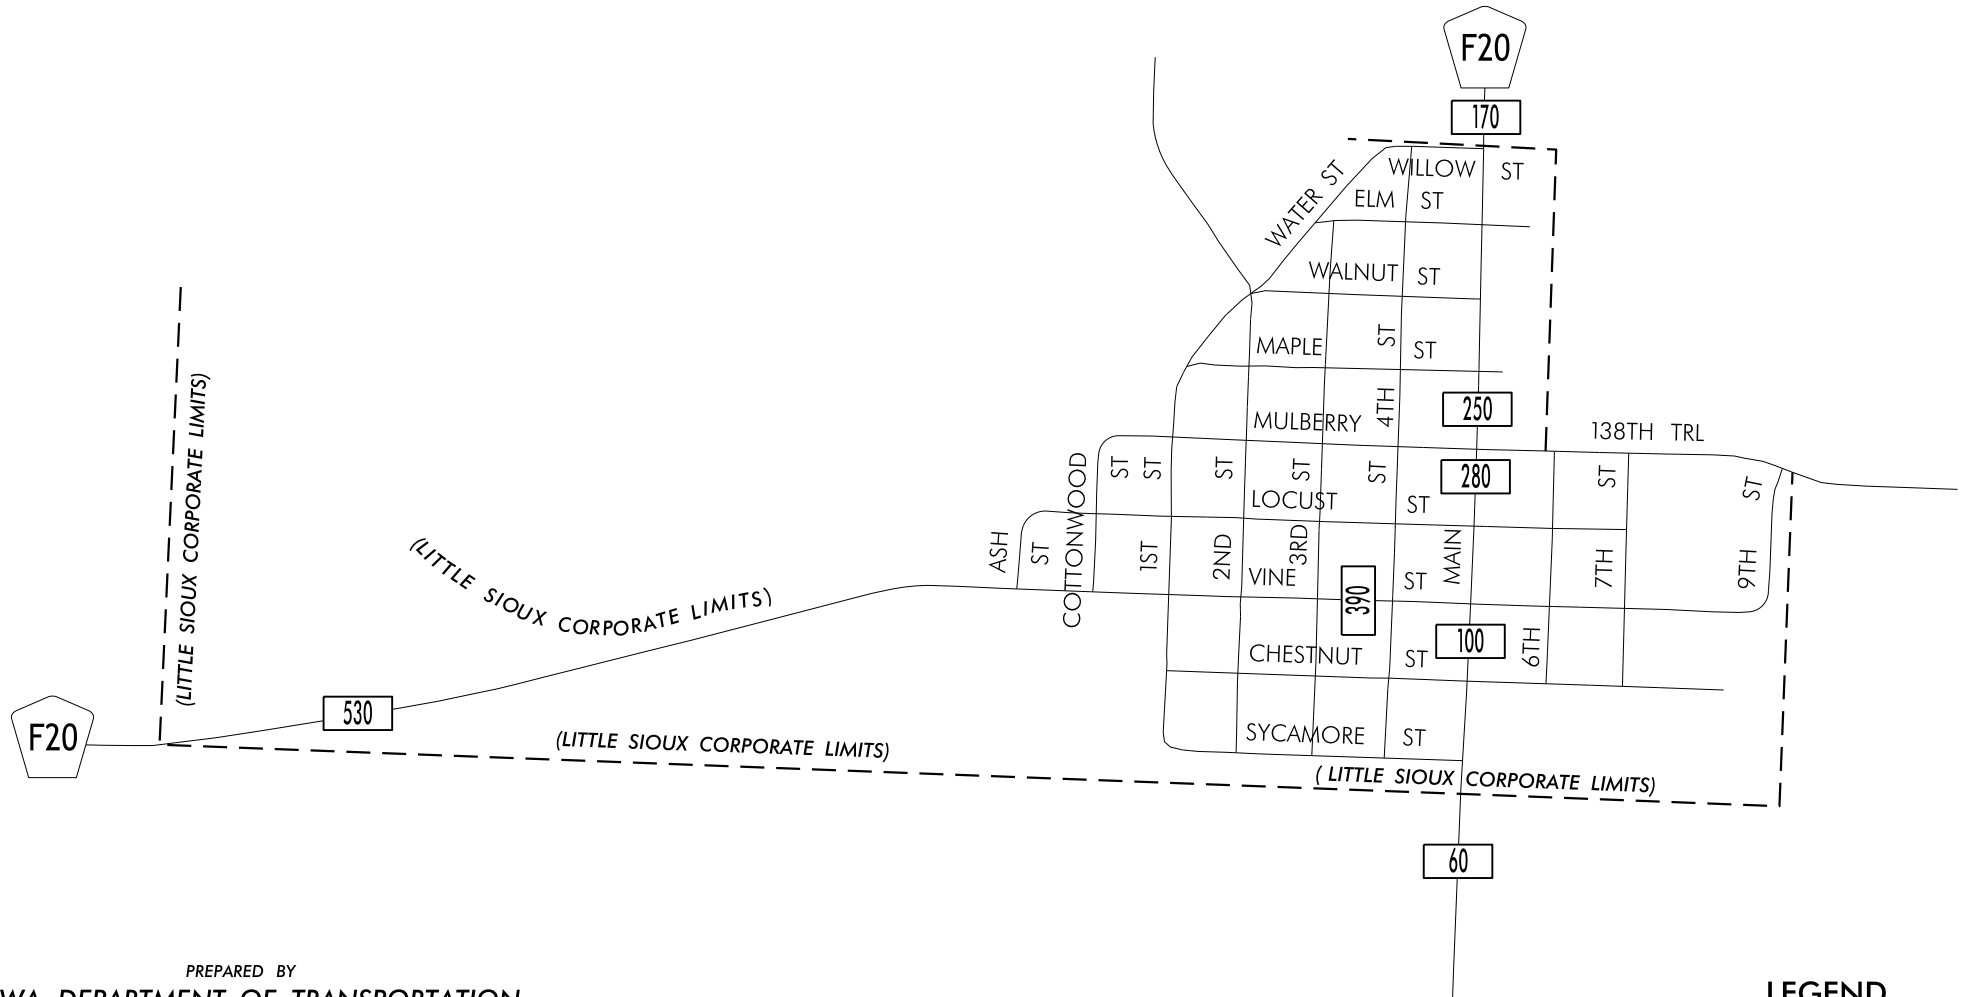

TRAFFIC FLOW MAP OF

LITTLE SIOUX

HARRISON COUNTY

2012 ANNUAL AVERAGE DAILY TRAFFIC

LEGEND

RECORDER ONLY 
 MANUAL COUNT 