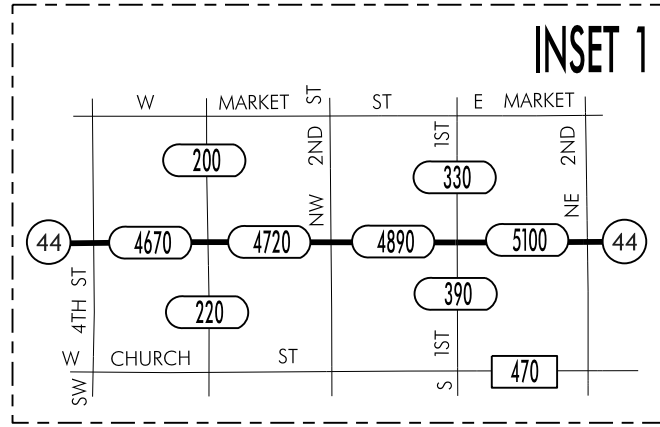

TRAFFIC FLOW MAP OF  
**PANORA**  
**GUTHRIE COUNTY**  
 2012 ANNUAL AVERAGE DAILY TRAFFIC

LEGEND

RECORDED ONLY  
 MANUAL COUNT