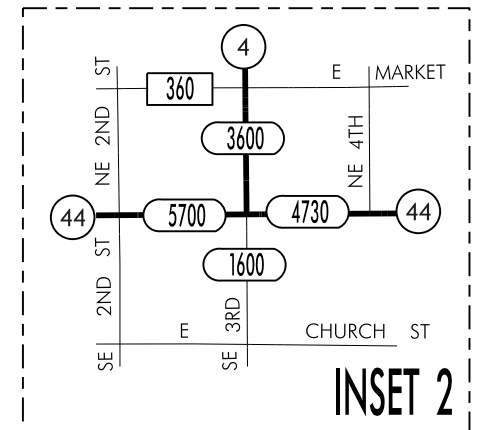

TRAFFIC FLOW MAP OF  
**PANORA**  
**GUTHRIE COUNTY**  
 2012 ANNUAL AVERAGE DAILY TRAFFIC

LEGEND

RECORDED ONLY  
 MANUAL COUNT