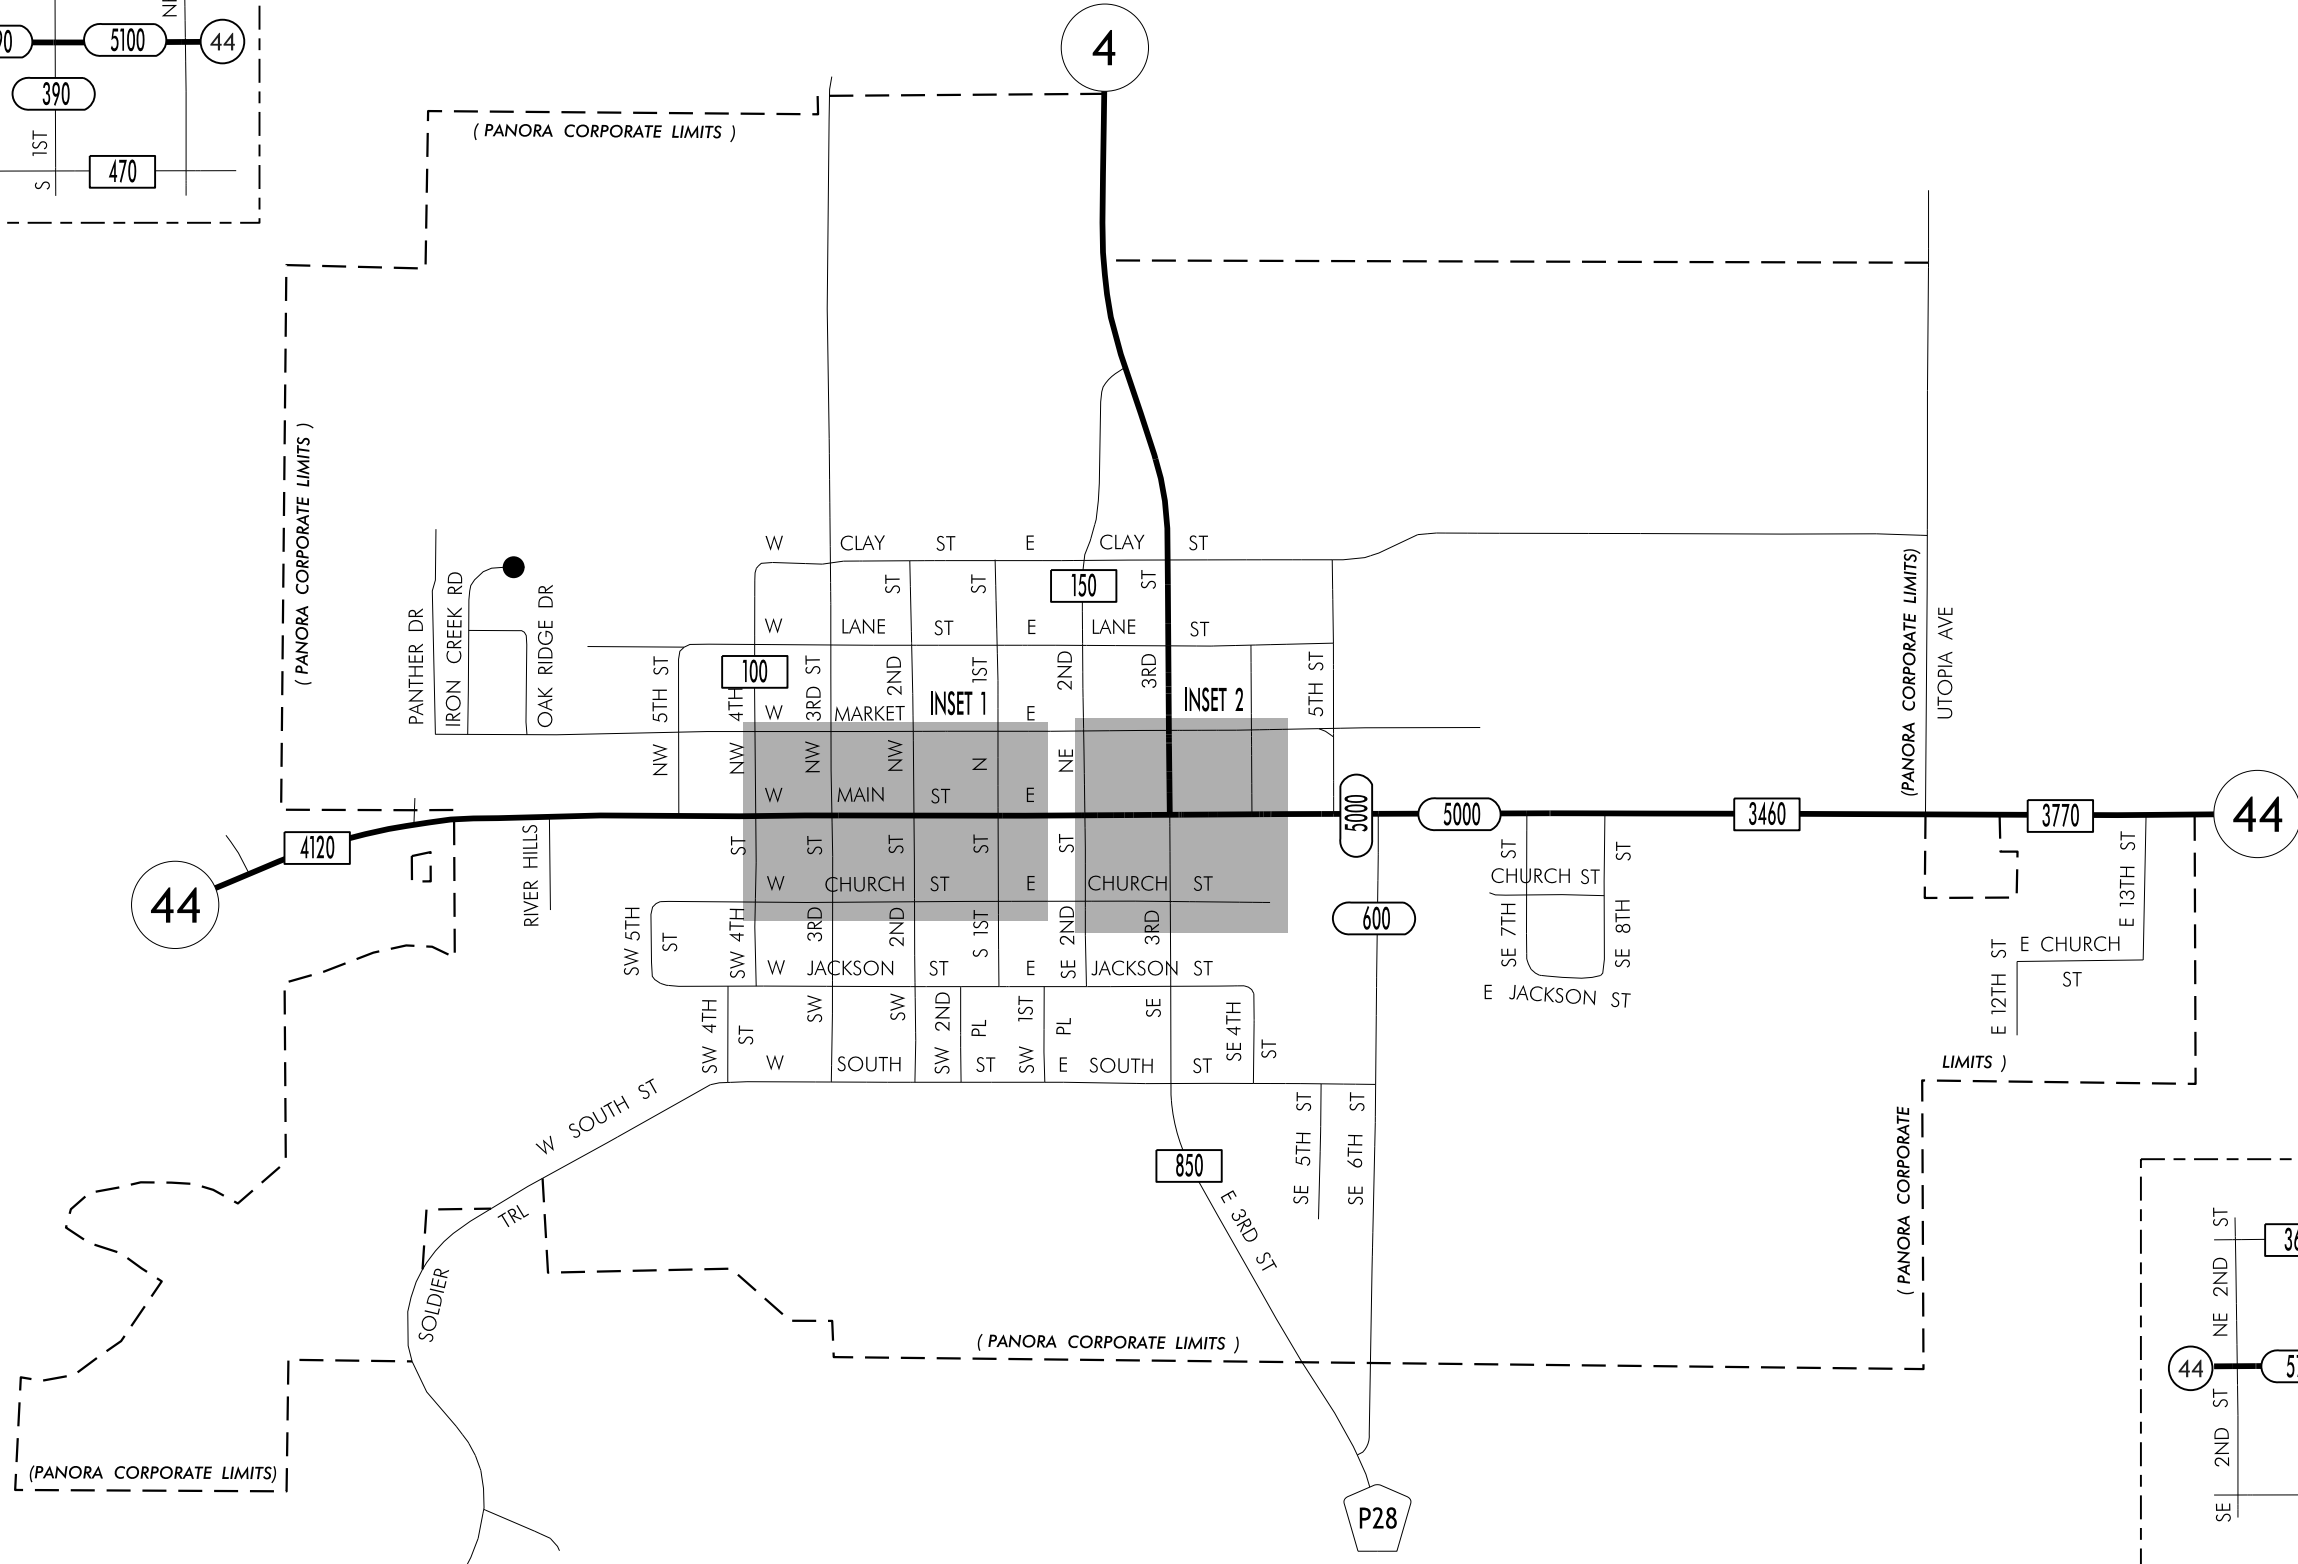

TRAFFIC FLOW MAP OF  
**PANORA**  
**GUTHRIE COUNTY**  
 2012 ANNUAL AVERAGE DAILY TRAFFIC

LEGEND

RECORDED ONLY  
 MANUAL COUNT