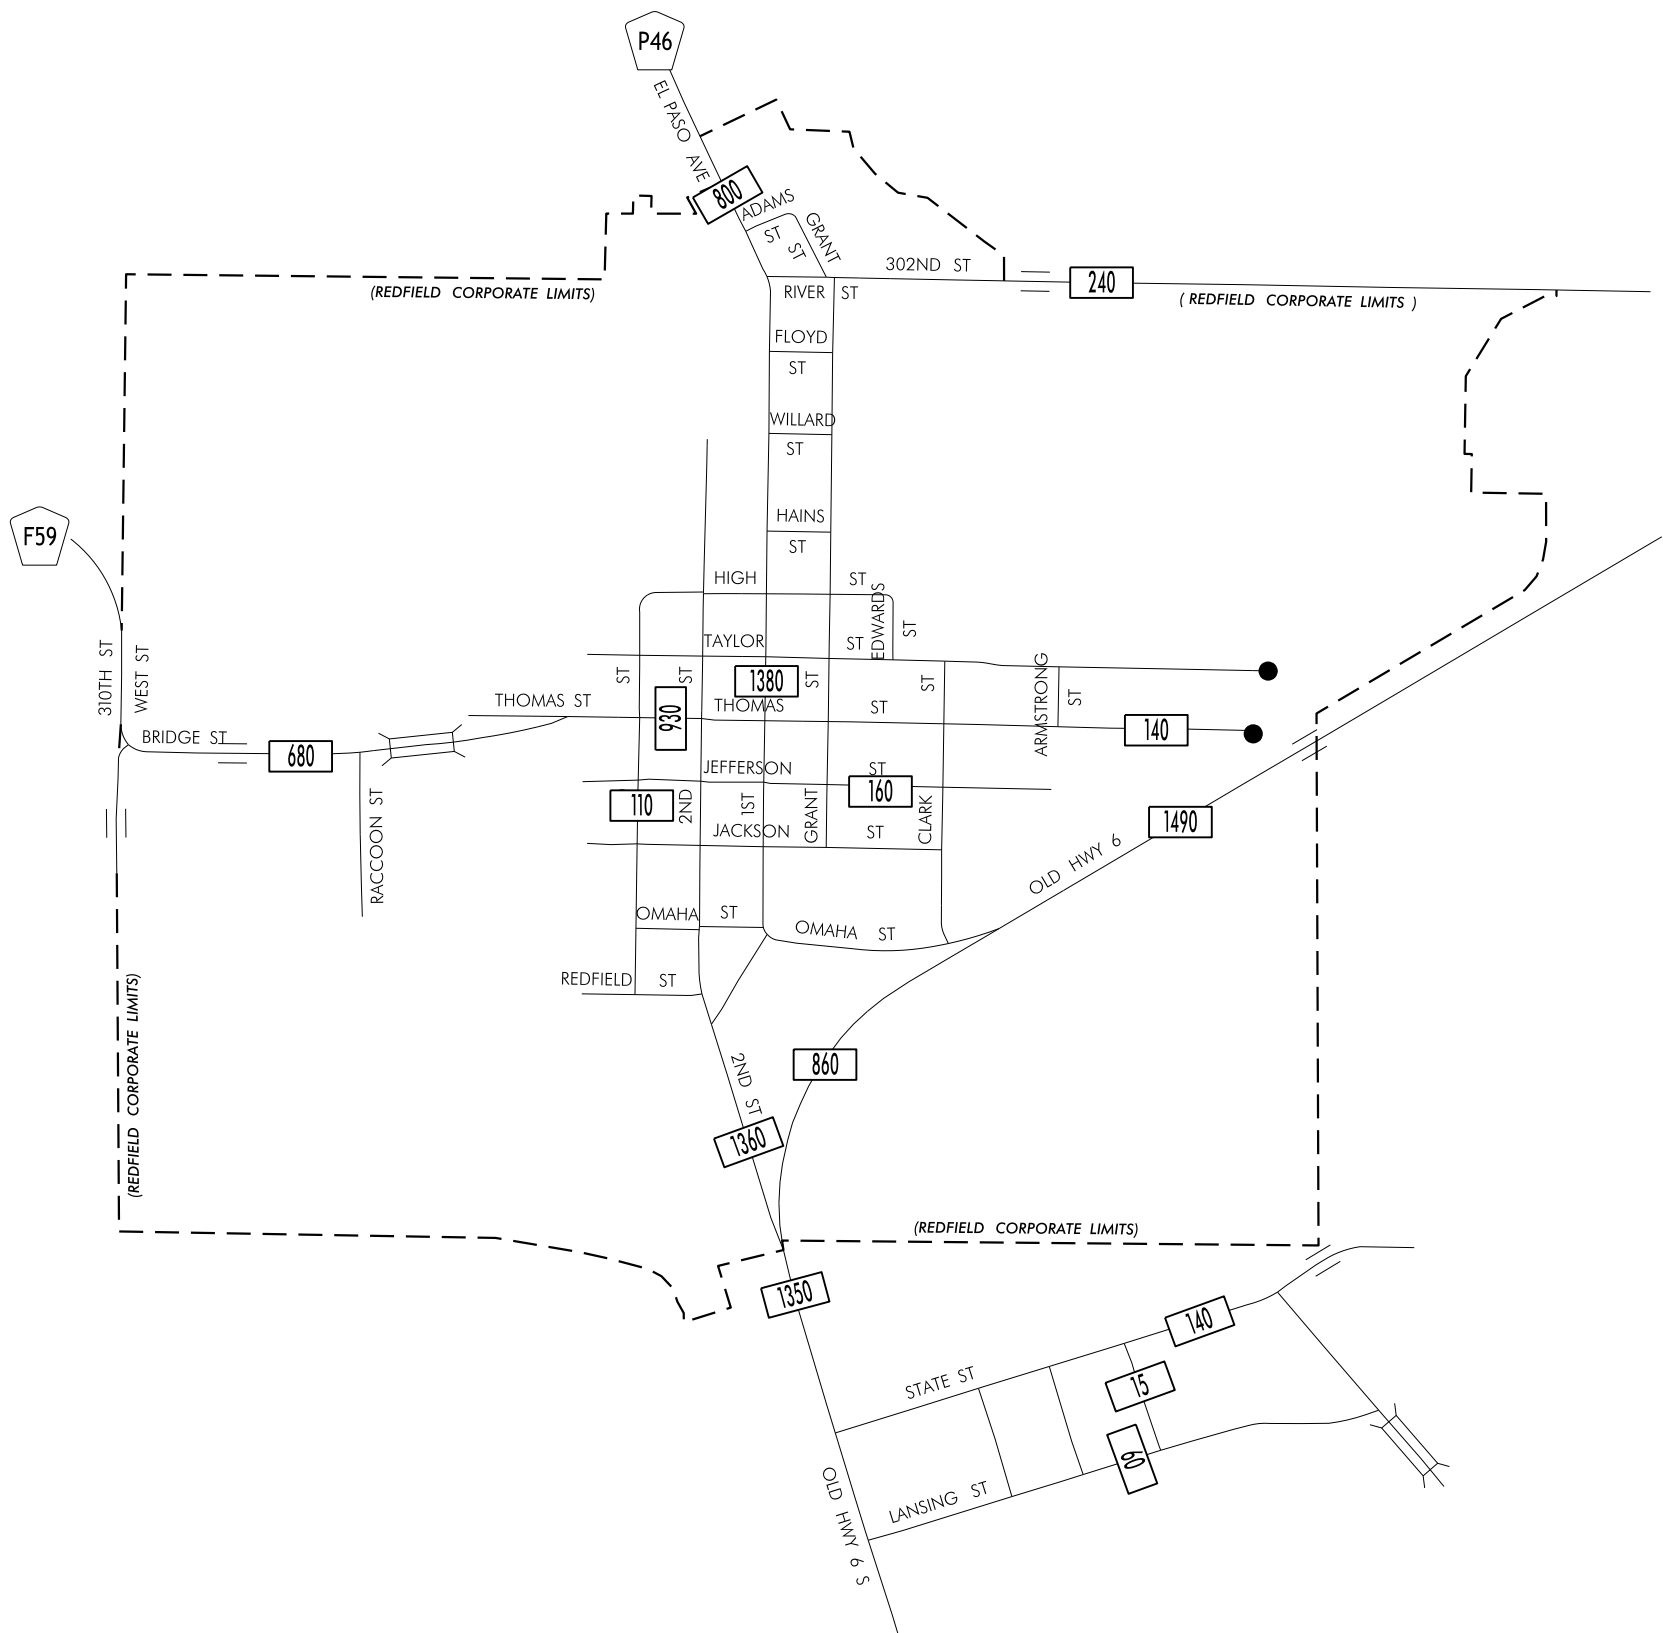

TRAFFIC FLOW MAP OF

REDFIELD

DALLAS COUNTY

2012 ANNUAL AVERAGE DAILY TRAFFIC

LEGEND

- RECORDER ONLY
- MANUAL COUNT