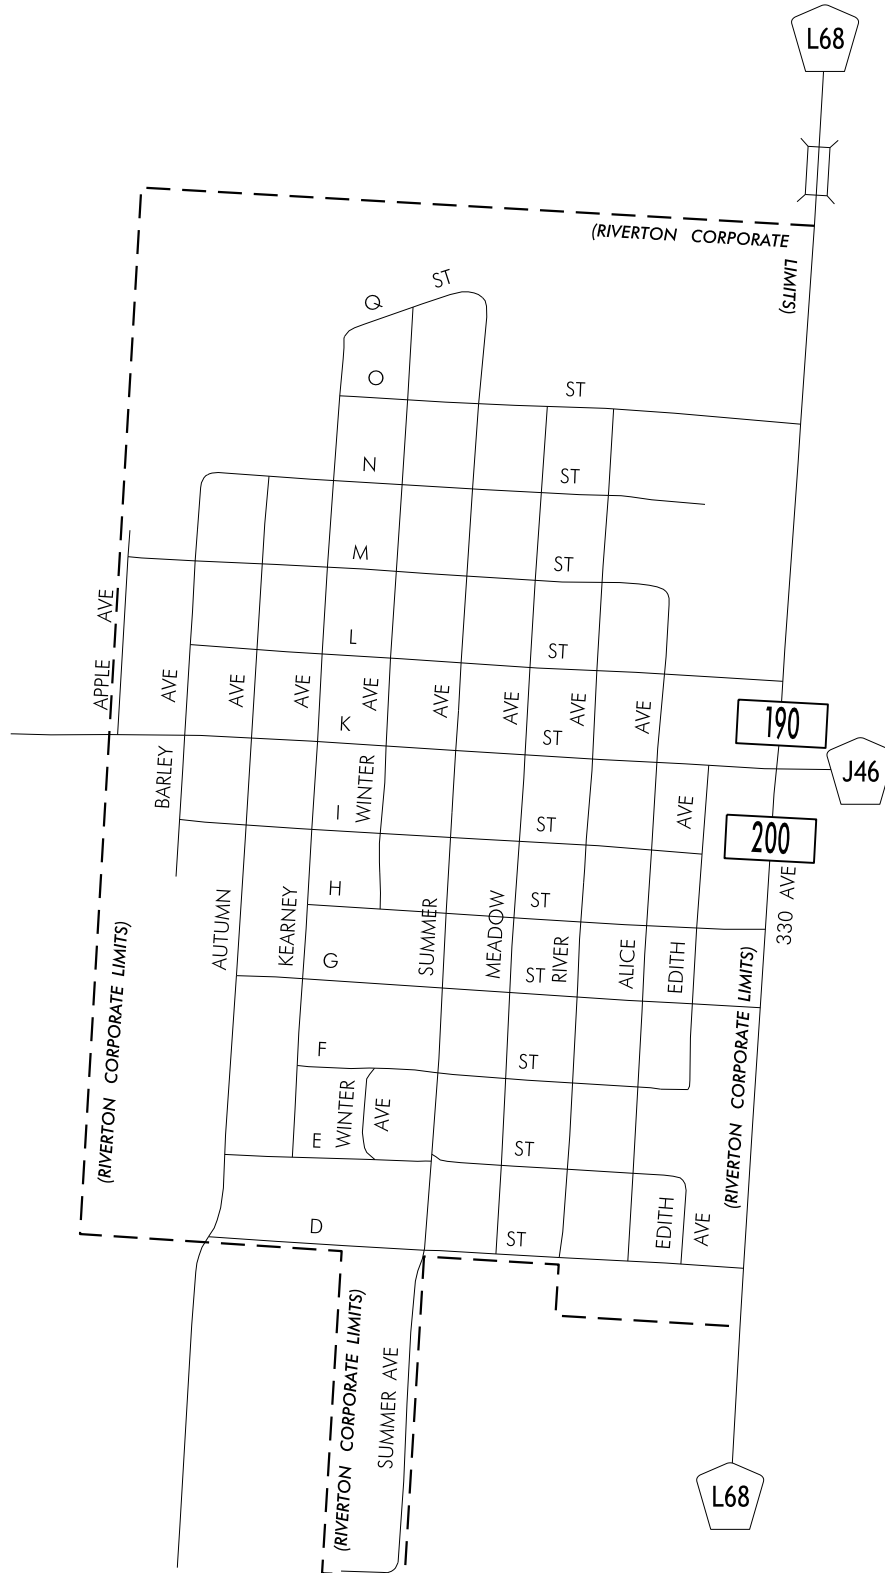

TRAFFIC FLOW MAP OF

RIVERTON

FREMONT COUNTY

2012 ANNUAL AVERAGE DAILY TRAFFIC

LEGEND

RECORDED ONLY 
 MANUAL COUNT 